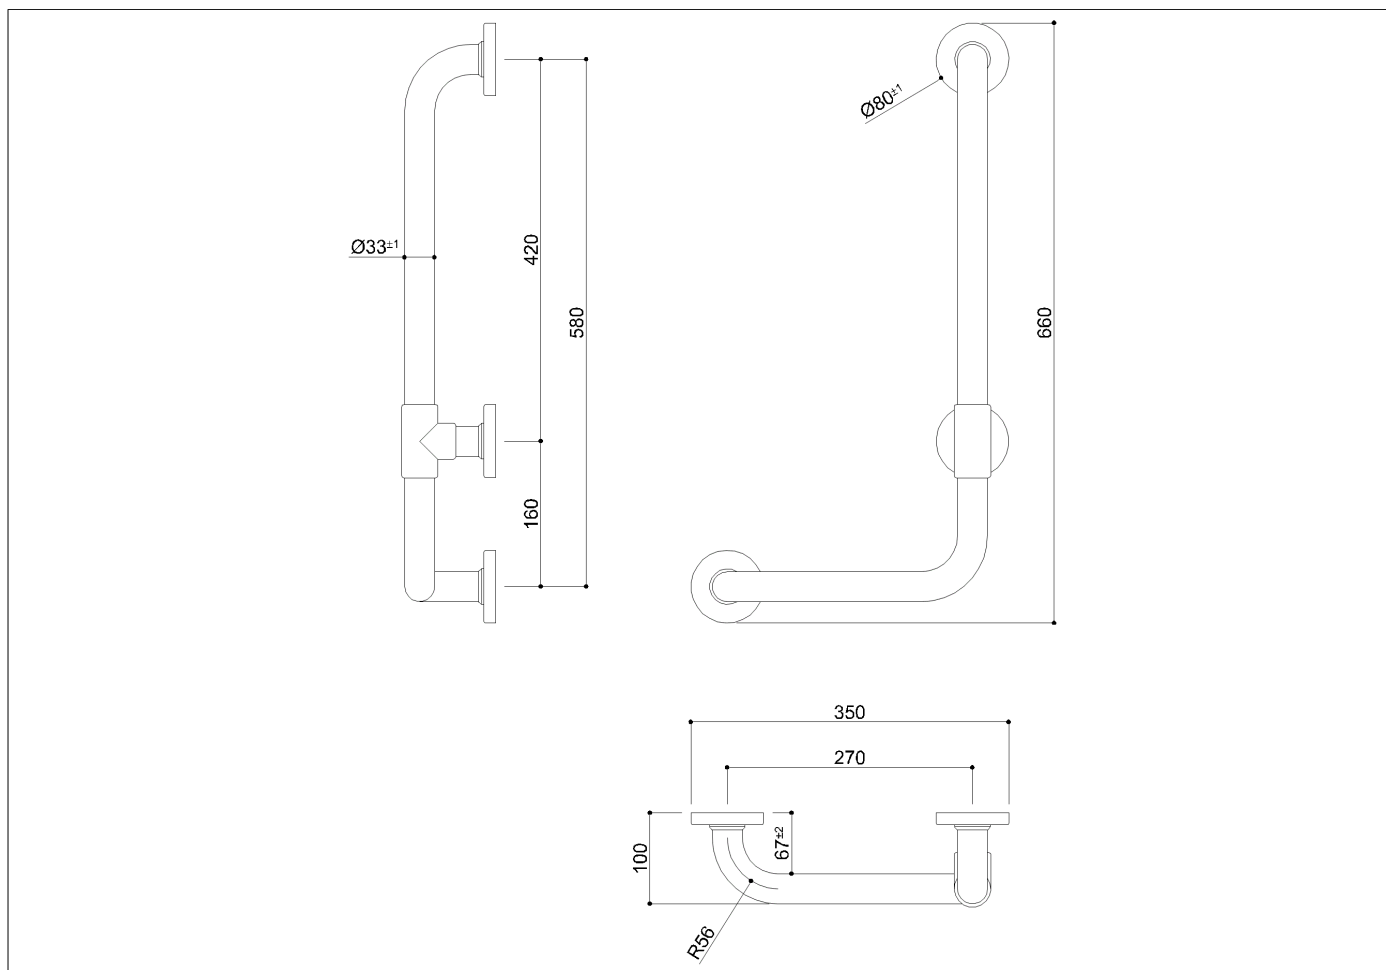

L-shaped grab bar made of zinc-plated steel pipe, coated with biocompatible and warm-to-the-touch vinyl

Code **G01JBL19** Series **Tubocolor®**

Net weight kg 1,8 Dimensions [WxDxH] mm 350x100x660

In use weight capacity Vertical kg 150 Horizontal Kg 150

Fasteners Not included with the product

Ponte Giulio suggest to use fasteners suitable to the wall characteristics on which the product will be installed.

Packaging information

Dimensions [WxDxH] mm Weight kg

L-shaped grab bar made of zinc-plated steel pipe, coated with biocompatible and warm-to-the-touch vinyl

Code **G01JBR19** Series **Tubocolor®**

Net weight kg 1,8 Dimensions [WxDxH] mm 350x100x660

In use weight capacity Vertical kg 150 Horizontal Kg 150