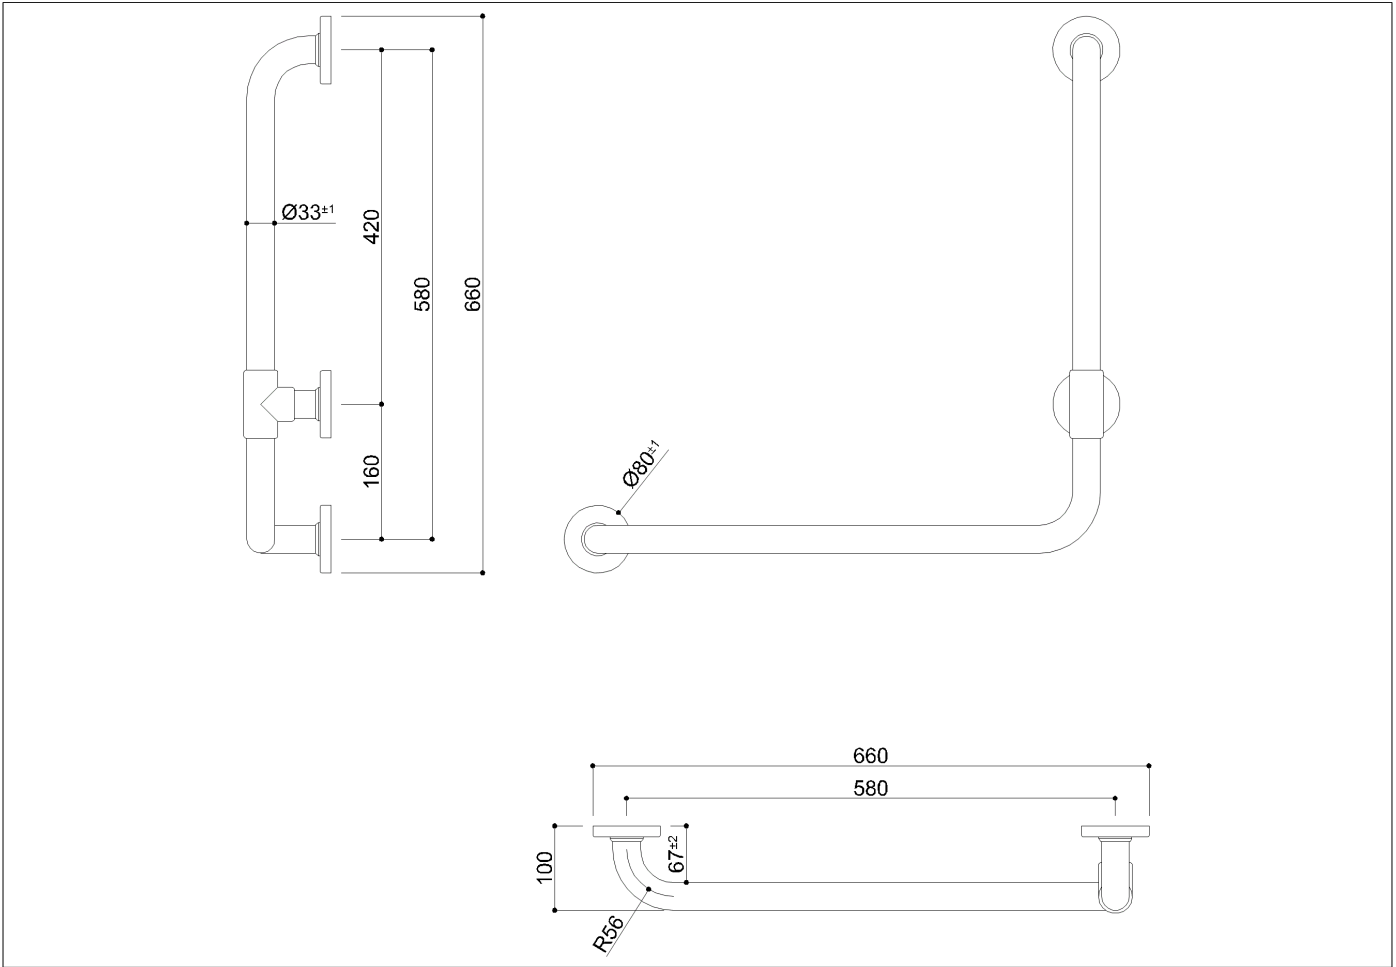

L-shaped grab bar made of zinc-plated steel pipe, coated with biocompatible and warm-to-the-touch vinyl

Code **G01JBL20** Series **Tubocolor®**

Net weight kg 2,3 Dimensions [WxDxH] mm 660x100x660

In use weight capacity Vertical kg 150 Horizontal Kg 40

Fasteners Not included with the product

Ponte Giulio suggest to use fasteners suitable to the wall characteristics on which the product will be installed.

Packaging information

Dimensions [WxDxH] mm Weight kg

L-shaped grab bar made of zinc-plated steel pipe, coated with biocompatible and warm-to-the-touch vinyl

Code **G01JBR20** Series **Tubocolor®**

Net weight kg 2,3 Dimensions [WxDxH] mm 660x100x660

In use weight capacity Vertical kg 150 Horizontal Kg 150