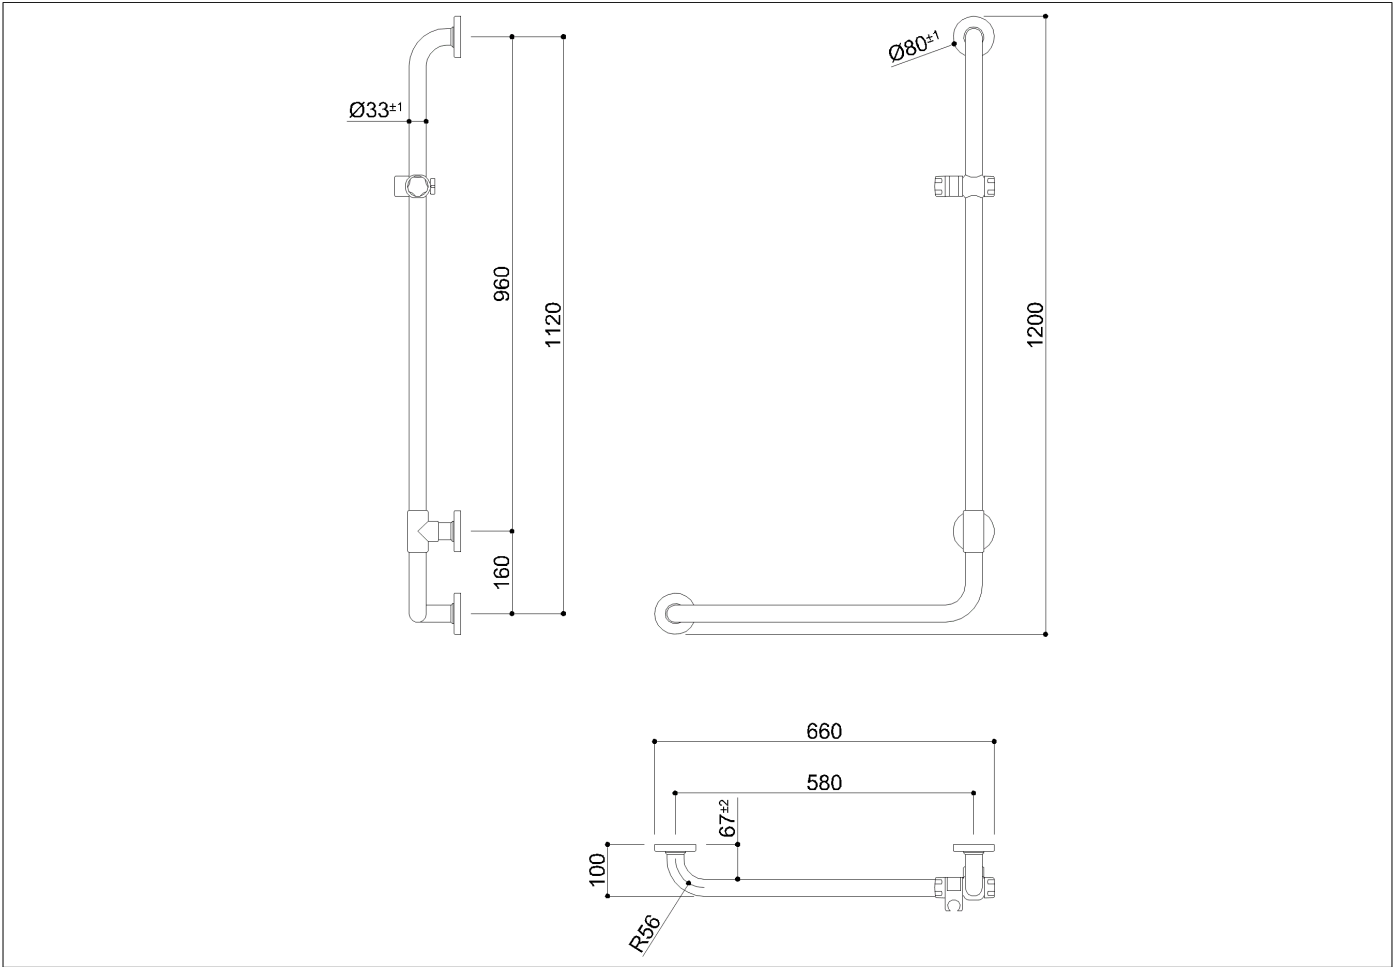

L-shaped grab bar made of zinc-plated steel pipe, coated with biocompatible and warm-to-the-touch vinyl. Equipped with hand shower holder

Code **G01JOL01** Series **Tubocolor®**

Net weight kg 4,5 Dimensions [WxDxH] mm 660x100x1200

#### Packaging information

Dimensions [WxDxH] mm Weight kg

L-shaped grab bar made of zinc-plated steel pipe, coated with biocompatible and warm-to-the-touch vinyl. Equipped with hand shower holder

Code **G01JOR01** Series **Tubocolor®**

Net weight kg 4,5 Dimensions [WxDxH] mm 660x100x1200