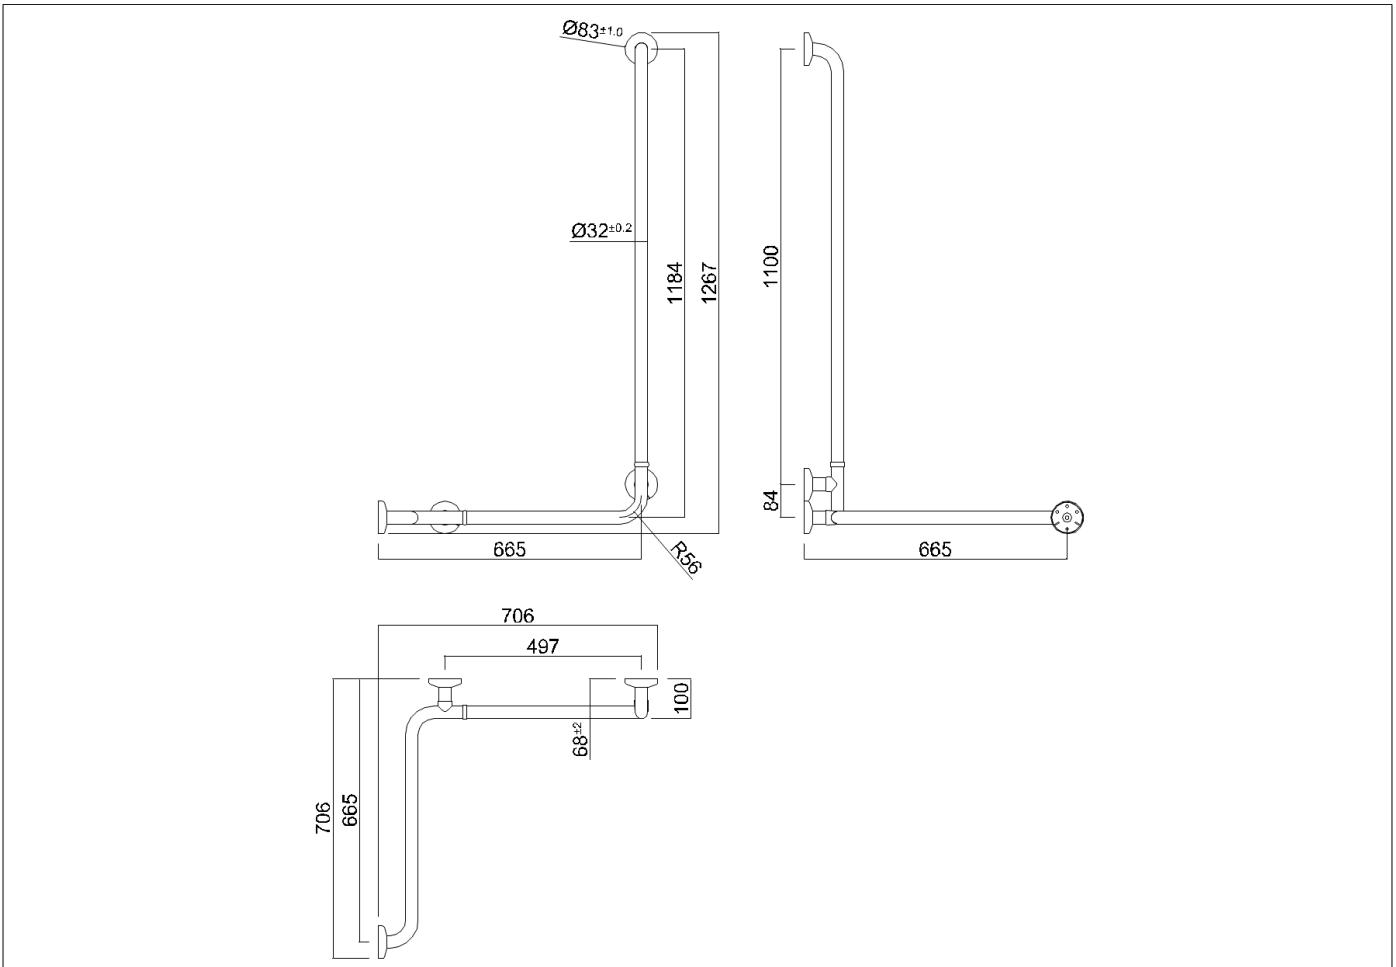

Vertical and horizontal safety support made of seamless steel pipe, painted with synthetic thermoplastic powder of plant origin, Rilsan®

Code **G06JBL06** Series **Paint**

Net weight kg 2,6 Dimensions [WxDxH] mm 705x705x1264

Dimensions [WxDxH] mm Weight kg

Available colours

W2 Warm white, **W7** Linen

Vertical and horizontal safety support made of seamless steel pipe, painted with synthetic thermoplastic powder of plant origin, Rilsan®

Code **G06JBR06** Series **Paint**

Net weight kg 2,6 Dimensions [WxDxH] mm 706x706x1267

In use weight capacity Vertical kg 150

Use and installation info

Use Wall installation

Cleaning

Clean using pure water and home disinfectants which have been sufficiently diluted in water. Do not use abrasive detergents and trichloroethylene, oxygenated water or acetone-based solvents.

Dimensions [WxDxH] mm Weight kg

Available colours

W2 Warm white, **W7** Linen