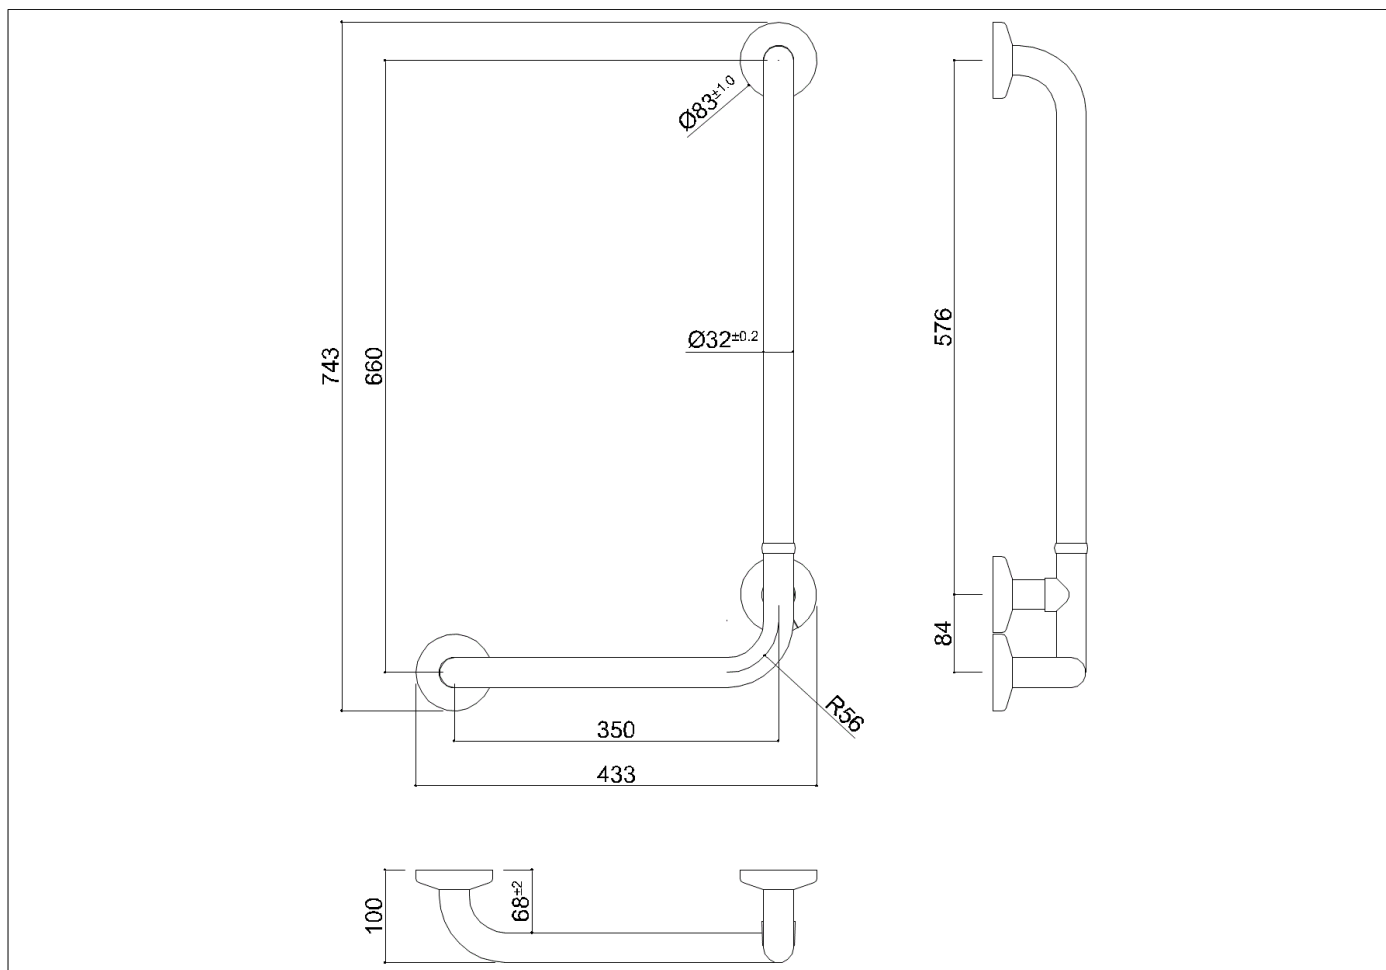

L-shaped support made of seamless steel pipe, painted with synthetic thermoplastic powder of plant origin, Rilsan®

Code G06JBL19 Series Paint

Net weight kg 1,7 Dimensions [WxDxH] mm 433x100x743

In use weight capacity Vertical kg 150

Dimensions [WxDxH] mm Weight kg

Available colours

W2 Warm white, **W7** Linen

L-shaped support made of seamless steel pipe, painted with synthetic thermoplastic powder of plant origin, Rilsan®

Code G06JBR19 Series Paint

Net weight kg 1,7 Dimensions [WxDxH] mm 433x100x743

In use weight capacity Vertical kg 150

Use and installation info

Use Wall installation

Cleaning

Clean using pure water and home disinfectants which have been sufficiently diluted in water. Do not use abrasive detergents and trichloroethylene, oxygenated water or acetone-based solvents.

Dimensions [WxDxH] mm Weight kg

Available colours

W2 Warm white, **W7** Linen