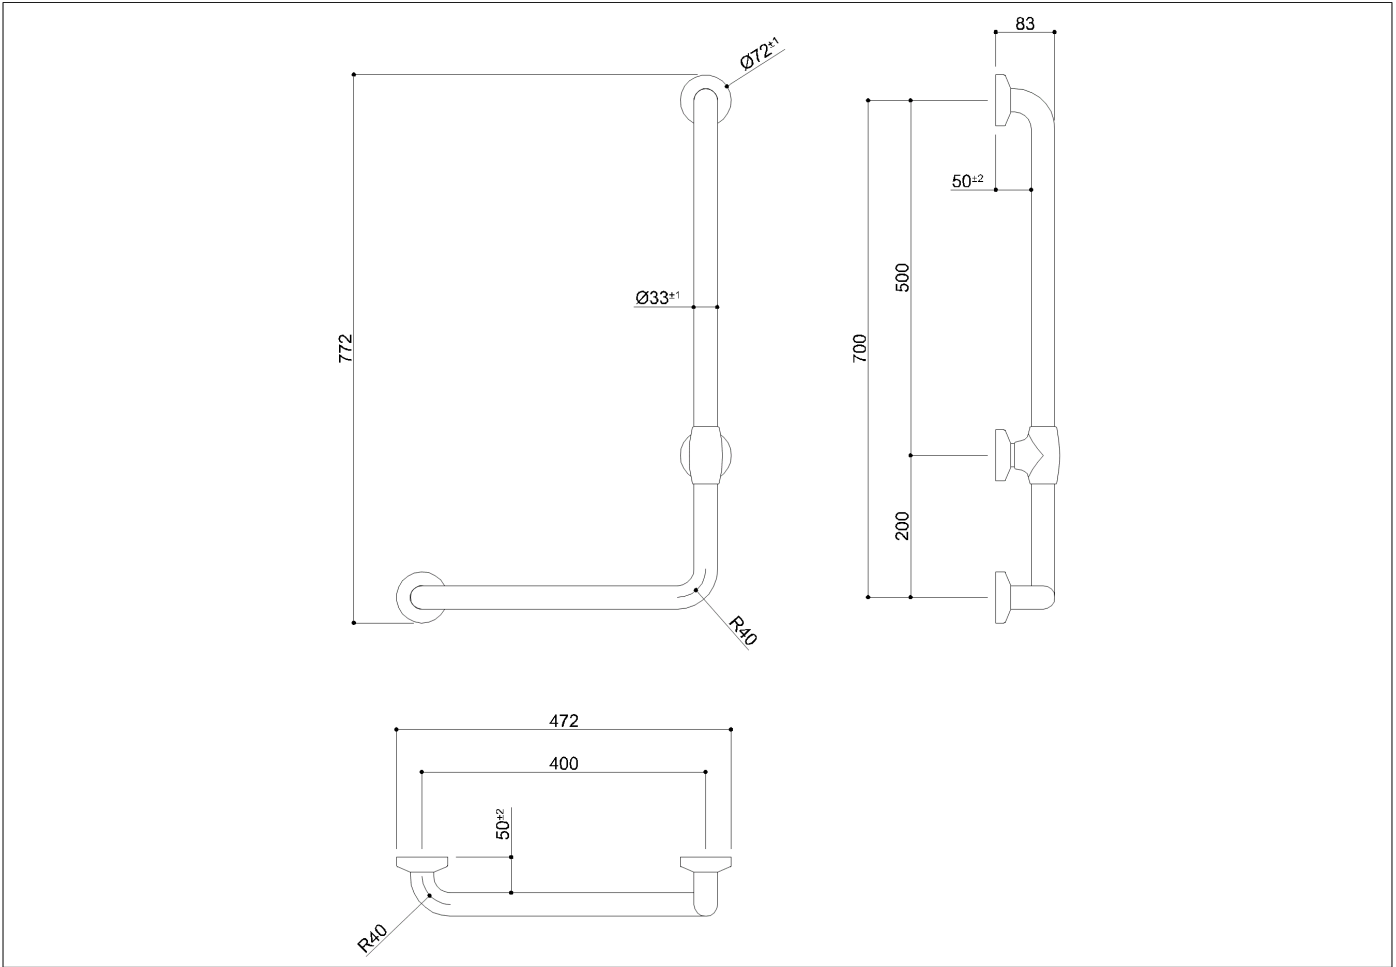

Concealed wall fixing kit Ø 72 mm, in stainless steel with

Code **G27JBL20** Series **Urban People®**

Net weight kg 2,8 Dimensions [WxDxH] mm 472x83x772

In use weight capacity Vertical kg 150 Horizontal Kg 150

Safety corner grab rail 90° Ø 33mm with antislip, vinyl coating and zinc-plated steel internal pipe without junctions. Active and long lasting antimicrobial protection based on silver ions. Wall clearance 50 mm. Concealed wall fixing kit Ø 72 mm, in stainless steel with

Code **G27JBR20** Series **Urban People®**

Net weight kg 2,8 Dimensions [WxDxH] mm 472x83x772

In use weight capacity Vertical kg 150 Horizontal Kg 150