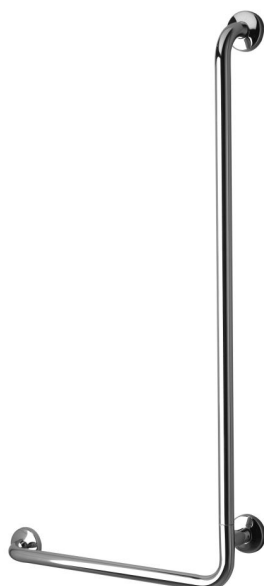

Polished stainless steel safety corner grab rail, Ø 32x1.5 mm in AISI 304 stainless steel, no junctions. Wall clearance 50 mm. Concealed wall fixing kit Ø 80 mm with stainless steel flange cover and flange. Fit for installation in bath and toilet areas, to enable the person to grab for

**Code G29JBL20 Series Polished steel**

Net weight kg 3,2 Dimensions [WxDxH] mm 660x100x1200

In use weight capacity Vertical kg 150

**Use and installation info**

Use Wall installation

**Cleaning**

Clean using pure water and home disinfectants which have been sufficiently diluted in water. Do not use abrasive detergents and trichloroethylene, oxygenated water or acetone-based solvents.

Dimensions [WxDxH] mm Weight kg

**Available colours**

**N2 Glossy**

Polished stainless steel safety corner grab rail, Ø 32x1.5 mm in AISI 304 stainless steel, no junctions. Wall clearance 50 mm. Concealed wall fixing kit Ø 80 mm with stainless steel flange cover and flange.

Fit for installation in bath and toilet areas, to enable the person to grab for

**Code G29JBR20 Series Polished steel**

Net weight kg 3,2 Dimensions [WxDxH] mm 660x100x1200

In use weight capacity Vertical kg 150