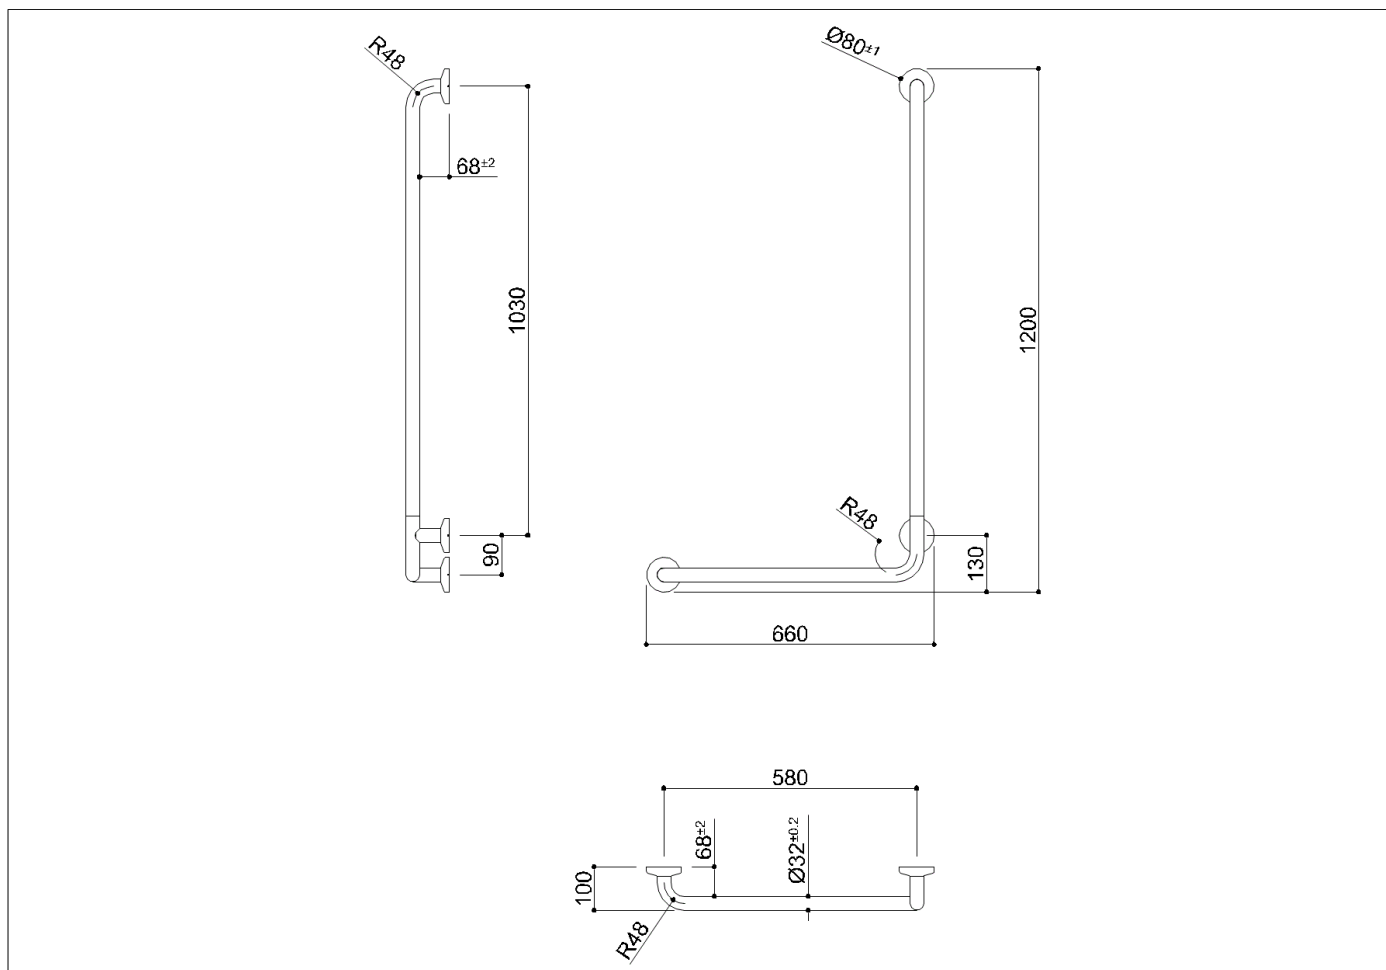

Polished stainless steel safety corner grab rail, Ø 32x1.5 mm in AISI 304 stainless steel, no junctions. Wall clearance 50 mm. Concealed wall fixing kit Ø 80 mm with stainless steel flange cover and flange. Fit for installation in bath and toilet areas, to enable the person to grab for

**Code G29JBL20 Series Polished steel**

Net weight kg 3,2 Dimensions [WxDxH] mm 660x100x1200

In use weight capacity Vertical kg 150

**Use and installation info**

Use Wall installation

**Cleaning**

Clean using pure water and home disinfectants which have been sufficiently diluted in water. Do not use abrasive detergents and trichloroethylene, oxygenated water or acetone-based solvents.

Dimensions [WxDxH] mm Weight kg

**Available colours**

**N2 Glossy**

Polished stainless steel safety corner grab rail, Ø 32x1.5 mm in AISI 304 stainless steel, no junctions. Wall clearance 50 mm. Concealed wall fixing kit Ø 80 mm with stainless steel flange cover and flange.

Fit for installation in bath and toilet areas, to enable the person to grab for

**Code G29JBR20 Series Polished steel**

Net weight kg 3,2 Dimensions [WxDxH] mm 660x100x1200

In use weight capacity Vertical kg 150