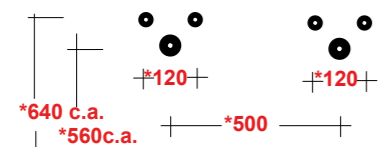

TRATTO

LAVABI - WASHBASINS

ART. TRA4110101

TRATTO LAVABO SOSPESO 100
MF BIANCO

TRATTO WHITE 100 ONE-HOLE WALL
HUNG WASHBASIN

Dimensioni/Dimension: 100x41x14 cm