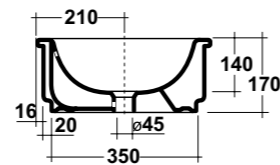

*Quote d'installazione consigliata
Advised measure for installation

DRESS

ART. LIL4663001
DRESS LAVABO INCASSO SOPRA/
SOTTOPIANO 61 SF BIANCO

DRESS WHITE 61 RECESSED UPON/
UNDER TOP WASHBASIN
Dimensioni/Dimension: 62,5x39,5x17 cm
Peso/Weight: 16,5 kg