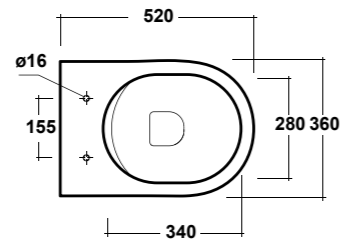

MILADY

D-SHAPE

ART. MIL130301

MILADY VASO MBL. BTW
RIMLESS BIANCO

MILADY WHITE CC PAN RIMLESS WC
Peso/Weight: 32 kg

ART. MIL71PF101

MILADY CASSETTA MBL. P.F. BIANCO

MILADY WHITE CC PAN BOTTOM
INLET CISTERN
Peso/Weight: 14 kg

Dimensioni/Dimension: 62x36x87 cm

*Quote d'installazione consigliata
Advised measure for installation

ART. MIL120201

MILADY VASO SOSPESO RIMLESS
BIANCO
MILADY WHITE WALL HUNG
RIMLESS WC

Dimensioni/Dimension: 52X36x27 cm
Peso/Weight: 22 kg

*Quote d'installazione consigliata
Advised measure for installation

ART. MIL220101

MILADY BIDET SOSPESO MF BIANCO

MILADY WHITE ONE-HOLE
WALL HUNG BIDET

Dimensioni/Dimension: 52X36x27 cm
Peso/Weight: 18 kg

*Quote d'installazione consigliata
Advised measure for installation

ART. C6CL01

COPRIWATER TERMOINDURENTE

UREA SEAT COVER

Peso/Weight: 3 kg

ART. C4CN01

COPRIWATER TERMOINDURENTE
CON CHIUSURA RALLENTATA

UREA SOFT CLOSE SYSTEM
SEAT COVER

Peso/Weight: 3kg

TAKE OFF

ART. C5CN01

COPRIWATER SLIM TERMOINDURENTE
CON CHIUSURA RALLENTATA

SLIM UREA SOFT CLOSE
SYSTEM SEAT COVER

Peso/Weight: 3kg

TAKE OFF