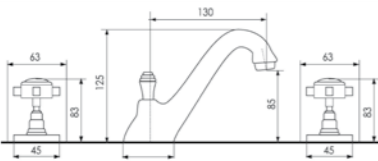

KENSINGTON

RUBINETTERIA - TAPS

ART. 3712A

BATTERIA LAVABO SALTARELLO
1"1/4 LUSSO

WASH-BASIN SET WITH LUXURY
1"1/4 POP-UP WASTE