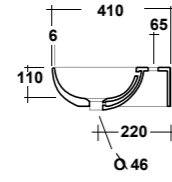

*Quote d'installazione consigliata
Advised measure for installation

ART. MIL4355101

MILADY LAVABO APPOGGIO/SOSPESO
55 MF BIANCO

MILADY WHITE 55 ONE-HOLE SIT ON/
WALL HUNG WASHBASIN

Dimensioni/Dimension: 55X41x13,5 cm
Peso/Weight: 14 kg