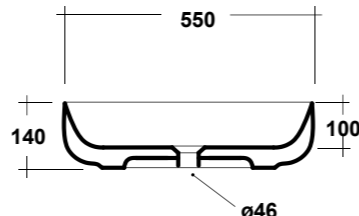

ART. MET4255001

METAMORFOSI LAVABO APPOGGIO
INFORME 55 BIANCO

METAMORFOSI WHITE 55 SHAPELESS SIT ON
WASHBASIN

Dimensioni/Dimension: 55x42x14 cm
Peso/Weight: 12 kg