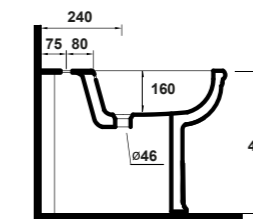

ART. IMP230101

BIDET BTW MONOFORO BIANCO

WHITE ONE HOLE BIDET BTW

Dimensioni/Dimension: 55x39x42,5 cm
Peso/Weight: 22 kg