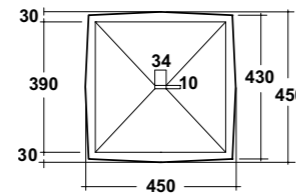

*Quote d'installazione consigliata
Advised measure for installation

FORMOSA

ART. FOR4265001
FORMOSA LAVABO APPOGGIO
RETTANGOLARE 65 SF BIANCO

FORMOSA WHITE 65 SIT ON WASHBASIN

Dimensioni/Dimension: 65x45 cm
Peso/Weight: 14,5 Kg