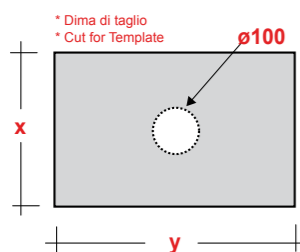

TREND

LAVABI - WASHBASINS

TREND

LAVABI - WASHBASINS

AREA TECNICA :: TECHNICAL AREA

ART. TRE42RE5001

TREND LAVABO APPOGGIO
RETTANGOLARE 50X38 SF BIANCO

TREND WHITE 50X38 RECTANGULAR
SIT ON WASHBASIN

Dimensioni/Dimension: 50x38x14 cm
Peso/Weight: 10,5 kg