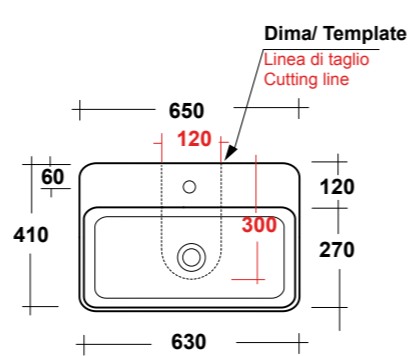

ART. TRA4165101

TRATTO LAVABO SOSPESO 65 MF BIANCO

TRATTO WHITE 65 ONE-HOLE WALL HUNG WASHBASIN

Dimensioni/Dimension: 65x41x14 cm

*Quote d'installazione consigliata
Advised measure for installation