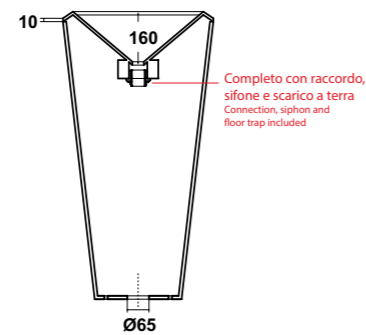

*Quote d'installazione consigliata
Advised measure for installation

FORMOSA

ART. FOR4265001
FORMOSA LAVABO APPOGGIO
RETTANGOLARE 65 SF BIANCO

FORMOSA WHITE 65 SIT ON WASHBASIN

Dimensioni/Dimension: 65x45 cm
Peso/Weight: 14,5 Kg