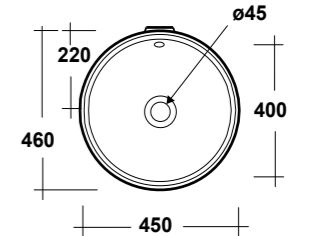

*Quote d'installazione consigliata
Advised measure for installation