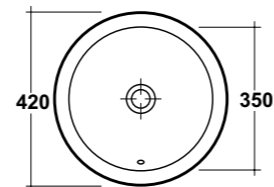

*Quote d'installazione consigliata
Advised measure for installation

DRESS

ART. LIL4663001
DRESS LAVABO INCASSO SOPRA/
SOTTOPIANO 61 SF BIANCO

DRESS WHITE 61 RECESSED UPON/
UNDER TOP WASHBASIN
Dimensioni/Dimension: 62,5x39,5x17 cm
Peso/Weight: 16,5 kg