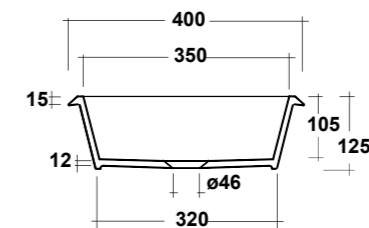

VYNIL

ART. VYN4640001
VYNIL LAVABO INCASSO
TONDO 40 SF BIANCO

VYNIL RECESSED BASIN WITH CERAMIC
WASTE AND DECORATION
Dimensioni/Dimension: Ø40x12,5 cm
Peso/Weight: 6,5 kg