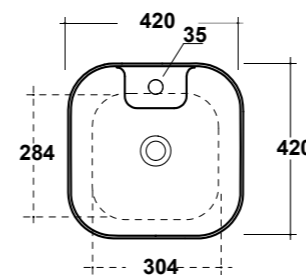

ART. TRE42QU42101

TREND LAVABO APPOGGIO
QUADRO 42 MF BIANCO

TREND WHITE 42 ONE-HOLE SQUARE
SIT ON WASHBASIN

Dimensioni/Dimension: 42x42x14 cm
Peso/Weight: 13 kg