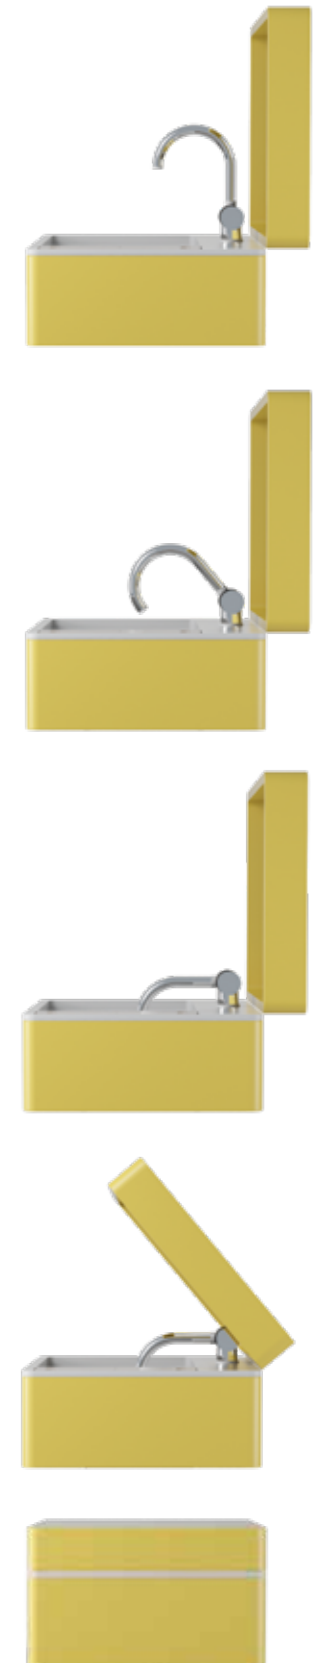

VALIGIA E SPECCHIO
BASIN SUITCASE WITH MIRROR

GHIACCIO ICE	VERDE GREEN	TURCHESE TURQUOISE
GIALLO YELLOW	WENGÉ WENGE