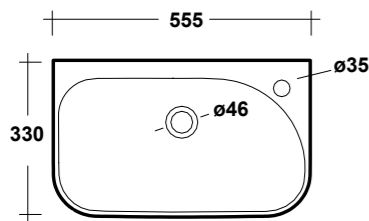

CLEAR WHITE 54 RIGHT TAP HOLE SEMIRECESSED WASHBASIN

Dimensioni/Dimension: 55,5x33x14,5 cm
Peso/Weight: 9,5 kg

ART. CLE1202R01

CLEAR VASO SOSPESO RIMLESS BIANCO

CLEAR WHITE WALL HUNG RIMLESS WC

Dimensioni/Dimension: 50x36x30 cm
Peso/Weight: 20 kg