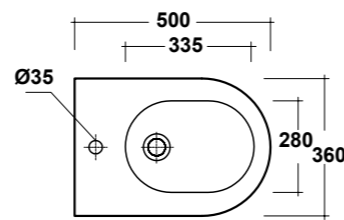

CLEAR

D-SHAPE

ART. CLE4554D01

CLEAR LAVABO SEMINCASSO 54 F.DX BIANCO

CLEAR WHITE 54 RIGHT TAP HOLE SEMIRECESSED WASHBASIN

Dimensioni/Dimension: 55,5x33x14,5 cm
Peso/Weight: 9,5 kg

ART. CLE1202R01

CLEAR VASO SOSPESO RIMLESS BIANCO

CLEAR WHITE WALL HUNG RIMLESS WC

Dimensioni/Dimension: 50x36x30 cm
Peso/Weight: 20 kg

RIMLESS

*Quote d'installazione consigliata
Advised measure for installation

ART. CLE220101

CLEAR BIDET SOSPESO MF BIANCO

CLEAR WHITE ONE-HOLE WALL HUNG BIDET

Dimensioni/Dimension: 50x36x30 cm
Peso/Weight: 18 kg

*Quote d'installazione consigliata
Advised measure for installation

ART. CLE110301

CLEAR VASO BTW BIANCO

CLEAR WHITE CC PAN WC

Dimensioni/Dimension: 50x36x42 cm
Peso/Weight: 24 kg

*Quote d'installazione consigliata
Advised measure for installation

ART. CLE210101

CLEAR BIDET BTW MF BIANCO

CLEAR WHITE ONE-HOLE BTW BIDET

Dimensioni/Dimension: 50x36x42 cm
Peso/Weight: 21 kg

*Quote d'installazione consigliata
Advised measure for installation

ART. CLE130301

CLEAR VASO MBL BTW BIANCO

CLEAR WHITE CC PAN WC
Peso/Weight: 29 kg

ART. CLE71PF101

CLEAR CASSETTA MBL. P.F.
CLEAR BIANCO

CLEAR WHITE CC PAN RIGHT TAP HOLE CISTERN
Peso/Weight: 13 kg

Dimensioni/Dimension: 63x36x90 cm

SCARICO TRASLATO
FLOOR DRAIN ADJUSTABLE

*Quote d'installazione consigliata
Advised measure for installation