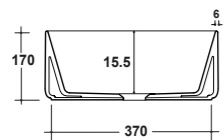

OPEN

LAVABI - WASHBASINS

ART. OPE42TO40001

LAVABO OPEN 40 TONDO
DA APPOGGIO

OPEN 40 ROUND
WASHBASIN OVER TOP

Dimensioni/Dimension: Ø40xh 17 cm
Peso/Weight: 9 kg