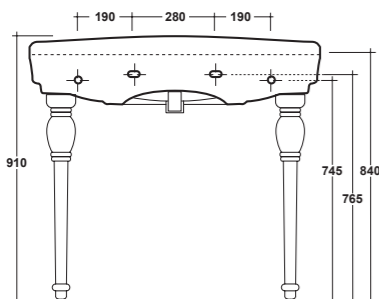

CONSOLE 100X60 CM. INSTALLATION ON PEDESTAL, TWIN CERAMIC LEGS AND FREE STANDING FURNITURE

Dimensioni/Dimension: 100x60x27 cm
Peso/Weight: 35 kg

ART. IMP4371101
MONOFORO / 1 HOLE

ART. IMP4371301
TRE FORI / 3 HOLES