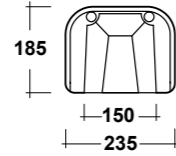

CLEAR D-SHAPE

ART. CLE71OB01

CLEAR CASSETTA MBL.
OPEN BACK P.F. BIANCO

OPEN BACK CLEAR WHITE CC PAN WC
Peso/Weight: 29 kg

Art. CLE1303OB01

CLEAR VASO MBL BTW
OPEN BACK BIANCO

OPEN BACK CLEAR WHITE CC
PAN RIGHT
TAP HOLE CISTERN
Peso/Weight: 13 kg

Dimensioni/Dimension: 63x36xh90 cm

*Quote d'installazione consigliata
Advised measure for installation

ART. CLE9CO01

CLEAR/SYNTHESIS
COLONNA BIANCO

CLEAR/SYNTHESIS
PEDESTAL FOR WASHBASIN

Dimensioni/Dimension: 72h cm
Peso/Weight: 11 kg

ART. CLE9SCO01

CLEAR/SYNTHESIS
SEMICOLONNIA BIANCO

CLEAR/SYNTHESIS SEMI PEDESTAL
FOR WASHBASIN

Dimensioni/Dimension: 35,5h cm
Peso/Weight: 8 kg

ART. C6CL01

COPRIVASO IN TERMOINDURENTE

UREA SEAT COVER

Peso/Weight: 2,9 kg

ART. C4CN01

COPRIWATER TERMOINDURENTE
CON CHIUSURA RALLENTATA

UREA SOFT CLOSE SYSTEM
SEAT COVER

Peso/Weight: 3kg

TAKE↑↓OFF*

ART. C5CN01

COPRIWATER SLIM TERMOINDURENTE
CON CHIUSURA RALLENTATA

SLIM UREA SOFT CLOSE
SYSTEM SEAT COVER

TAKE↑↓OFF*

CLEAR D-SHAPE

ART. ZPEN45

PENSILE SOSPESO + KIT FISSAGGIO

WALL HUNG CABINET + FIXING KIT

Dimensioni/Dimension: 45x20x150 cm
Peso/Weight: 13 kg

Vista superiore
Top view

Prospetto laterale
Lateral view

Prospetto frontale
Front view

ART. ZPEN30

PENSILE SOSPESO + KIT FISSAGGIO

WALL HUNG CABINET + FIXING KIT

Dimensioni/Dimension: 30x20x150 cm
Peso/Weight: 12 kg

Vista superiore
Top view

Prospetto laterale
Lateral view

Prospetto frontale
Front view