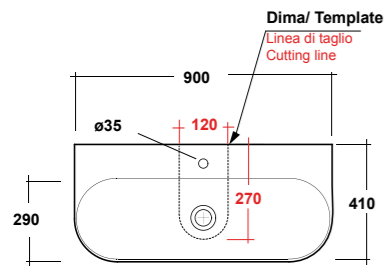

MILADY

D-SHAPE

ART. MIL4390101

MILADY LAVABO APPOGGIO/SOSPESO
90 MF BIANCO

MILADY WHITE 90 ONE-HOLE SIT ON/
WALL HUNG WASHBASIN

Dimensioni/Dimension: 90X41x13,5 cm
Peso/Weight: 24 kg

*Quote d'installazione consigliata
Advised measure for installation

ART. MIL4370101

MILADY LAVABO APPOGGIO/SOSPESO
70 MF BIANCO

MILADY WHITE 70 ONE-HOLE SIT ON/
WALL HUNG WASHBASIN

Dimensioni/Dimension: 70X41x13,5 cm
Peso/Weight: 17,5 kg