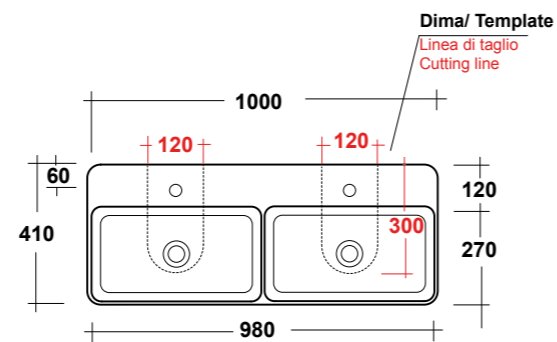

ART. TRA4210101

TRATTO LAVABO APPOGGIO 100
MF BIANCO

TRATTO WHITE 100 ONE-HOLE SIT ON
WASHBASIN

Dimensioni/Dimension: 100x41x14 cm