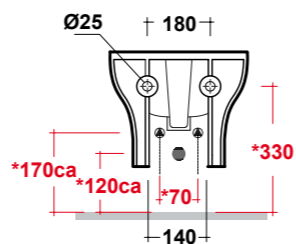

CLEAR

D-SHAPE

ART. CLE4554D01

CLEAR LAVABO SEMINCASSO 54 F.DX BIANCO

CLEAR WHITE 54 RIGHT TAP HOLE SEMIRECESSED WASHBASIN

Dimensioni/Dimension: 55,5x33x14,5 cm
Peso/Weight: 9,5 kg

ART. CLE1202R01

CLEAR VASO SOSPESO RIMLESS BIANCO

CLEAR WHITE WALL HUNG RIMLESS WC

Dimensioni/Dimension: 50x36x30 cm
Peso/Weight: 20 kg

RIMLESS

*Quote d'installazione consigliata
Advised measure for installation

ART. CLE220101

CLEAR BIDET SOSPESO MF BIANCO

CLEAR WHITE ONE-HOLE WALL HUNG BIDET

Dimensioni/Dimension: 50x36x30 cm
Peso/Weight: 18 kg

*Quote d'installazione consigliata
Advised measure for installation

ART. CLE110301

CLEAR VASO BTW BIANCO

CLEAR WHITE CC PAN WC

Dimensioni/Dimension: 50x36x42 cm
Peso/Weight: 24 kg

*Quote d'installazione consigliata
Advised measure for installation

ART. CLE210101

CLEAR BIDET BTW MF BIANCO

CLEAR WHITE ONE-HOLE BTW BIDET

Dimensioni/Dimension: 50x36x42 cm
Peso/Weight: 21 kg

*Quote d'installazione consigliata
Advised measure for installation

ART. CLE130301

CLEAR VASO MBL BTW BIANCO

CLEAR WHITE CC PAN WC
Peso/Weight: 29 kg

ART. CLE71PF101

CLEAR CASSETTA MBL. P.F.
CLEAR BIANCO

CLEAR WHITE CC PAN RIGHT TAP HOLE CISTERN
Peso/Weight: 13 kg

Dimensioni/Dimension: 63x36x90 cm

SCARICO TRASLATO
FLOOR DRAIN ADJUSTABLE

*Quote d'installazione consigliata
Advised measure for installation