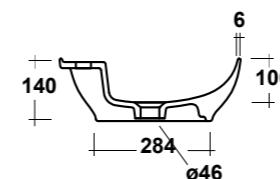

ART. TRE42QU42101

TREND LAVABO APPOGGIO
QUADRO 42 MF BIANCO

TREND WHITE 42 ONE-HOLE SQUARE
SIT ON WASHBASIN

Dimensioni/Dimension: 42x42x14 cm
Peso/Weight: 13 kg