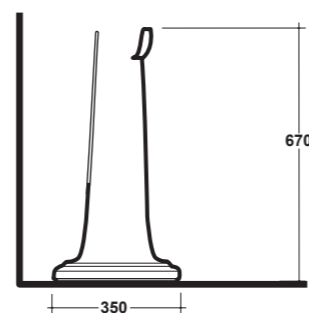

ART. IMP9CO01

COLONNA IN CERAMICA PER CONSOLE E LAVABI (ART. IMP4C10101/IMP4C10301 - IMP4371101/IMP4371301)

CERAMIC PEDESTAL FOR CONSOLE AND WASH BASIN (ART. IMP4C10101/IMP4C10301 - IMP4371101/IMP4371301)

Dimensioni/Dimension: 67x35 cm
Peso/Weight: 13 kg