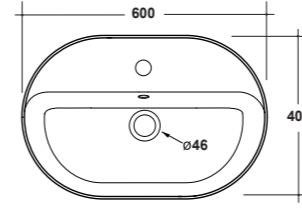

ART. OPE42OV60101

LAVABO OPEN 60 OVALE
DA APPOGGIO (MONOFORO)

OPEN 60 OVAL WASHBASIN
OVER TOP (ONE HOLE)

Dimensioni/Dimension: 60x40xh 17 cm
Peso/Weight: 13 kg