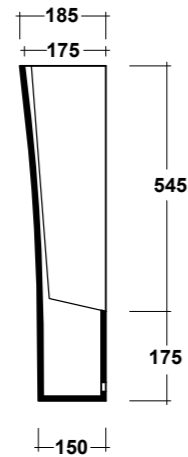

CLEAR D-SHAPE

ART. CLE71OB01

CLEAR CASSETTA MBL.
OPEN BACK P.F. BIANCO

OPEN BACK CLEAR WHITE CC PAN WC
Peso/Weight: 29 kg

Art. CLE1303OB01

CLEAR VASO MBL BTW
OPEN BACK BIANCO

OPEN BACK CLEAR WHITE CC
PAN RIGHT
TAP HOLE CISTERN
Peso/Weight: 13 kg

Dimensioni/Dimension: 63x36xh90 cm

*Quote d'installazione consigliata
Advised measure for installation

ART. CLE9CO01

CLEAR/SYNTHESIS
COLONNA BIANCO

CLEAR/SYNTHESIS
PEDESTAL FOR WASHBASIN

Dimensioni/Dimension: 72h cm
Peso/Weight: 11 kg

ART. CLE9SCO01

CLEAR/SYNTHESIS
SEMICOLONNIA BIANCO

CLEAR/SYNTHESIS SEMI PEDESTAL
FOR WASHBASIN

Dimensioni/Dimension: 35,5h cm
Peso/Weight: 8 kg

ART. C6CL01

COPRIVASO IN TERMOINDURENTE

UREA SEAT COVER

Peso/Weight: 2,9 kg

ART. C4CN01

COPRIWATER TERMOINDURENTE
CON CHIUSURA RALLENTATA

UREA SOFT CLOSE SYSTEM
SEAT COVER

Peso/Weight: 3kg

TAKE↑↓OFF*

ART. C5CN01

COPRIWATER SLIM TERMOINDURENTE
CON CHIUSURA RALLENTATA

SLIM UREA SOFT CLOSE
SYSTEM SEAT COVER

TAKE↑↓OFF*

CLEAR D-SHAPE

ART. ZPEN45

PENSILE SOSPESO + KIT FISSAGGIO

WALL HUNG CABINET + FIXING KIT

Dimensioni/Dimension: 45x20x150 cm
Peso/Weight: 13 kg

Vista superiore
Top view

Prospetto laterale
Lateral view

Prospetto frontale
Front view

ART. ZPEN30

PENSILE SOSPESO + KIT FISSAGGIO

WALL HUNG CABINET + FIXING KIT

Dimensioni/Dimension: 30x20x150 cm
Peso/Weight: 12 kg

Vista superiore
Top view

Prospetto laterale
Lateral view

Prospetto frontale
Front view