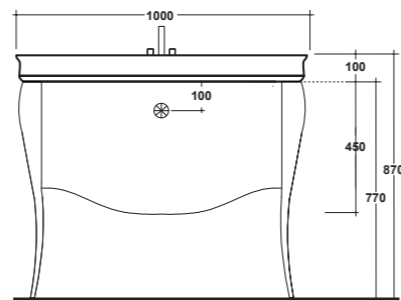

Dimensioni/Dimension: 100x77x60 cm
Peso/Weight: 40 kg

POMELLO INCLUSO
= KNOB
GLASS-DOOR
INCLUDED

- 00** BIANCO LUCIDO
GLOSSY WHITE
- 00N** NERO LUCIDO
GLOSSY BLACK

ART. IMTOP10
TOP MARMO SAGOMATO

SHAPED MARBLE