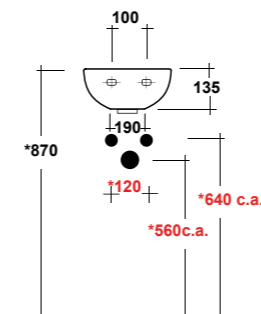

Dimensioni/Dimension: 40X30x13,5 cm
Peso/Weight: 10 kg

***Quote d'installazione consigliata**
Advised measure for installation

MILADY

D-SHAPE

ART. MIL110301

MILADY VASO BTW RIMLESS BIANCO

MILADY WHITE BTW RIMLESS WC