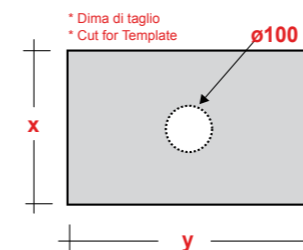

ART. TRE42TO38001

TREND LAVABO APPOGGIO
TONDO 38 SF BIANCO

TREND WHITE 38 ROUND
SIT ON WASHBASIN

Dimensioni/Dimension: 38x38x14 cm
Peso/Weight: 6,5 kg