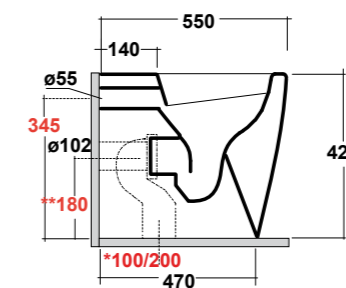

ART. FOR1103R01

FORMOSA 2.0 VASO BTW
RIMLESS BIANCO

FORMOSA 2.0 WHITE BTW RIMLESS WC

Dimensioni/Dimension: 55x37x42 cm
Peso/Weight: 25 Kg

RIMLESS

RACCORDI REGOLABILI
ADJUSTABLE ELBOW PIPE

RASCTD*: 10/14 cm
RASB*: 15/17 cm
RAR1*: 16/20 cm
RASP**: 30 cm

SCARICO
TRASLATO
=
FLOOR DRAIN
ADJUSTABLE

*Quote d'installazione consigliata
Advised measure for installation

ART. FOR2101N01

FORMOSA 2.0 BIDET BTW MF BIANCO

FORMOSA 2.0 WHITE BIDET BTW
ONE HOLE

Dimensioni/Dimension: 55x37x42 cm
Peso/Weight: 21,5 Kg