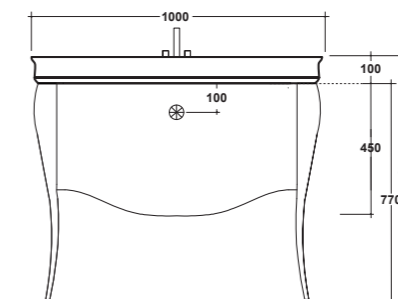

IMPERO STYLE

CLASSIC

ART. IMP4C10101
MONOFORO / 1 HOLE

ART. IMP4C10301
TRE FORI / 3 HOLES

CONSOLE 100X60 CM. INSTALLAZIONE SU COLONNA, GAMBE E MOBILE

CONSOLE 100X60 CM. INSTALLATION ON PEDESTAL, TWIN CERAMIC LEGS AND FREE STANDING FURNITURE

Dimensioni/Dimension: 100x60x27 cm
Peso/Weight: 35 kg

ART. IMP4371101
MONOFORO / 1 HOLE

ART. IMP4371301
TRE FORI / 3 HOLES

LAVABO 70X58 CM. INSTALLAZIONE SU COLONNA E MOBILE

WASH BASIN 70X58 CM. INSTALLATION ON PEDESTAL AND FREE STANDING FURNITURE

Dimensioni/Dimension: 70x58x26 cm
Peso/Weight: 22 kg

ART. IMP9CO01

COLONNA IN CERAMICA PER CONSOLE E LAVABI (ART. IMP4C10101/IMP4C10301 - IMP4371101/IMP4371301)

CERAMIC PEDESTAL FOR CONSOLE AND WASH BASIN (ART. IMP4C10101/IMP4C10301 - IMP4371101/IMP4371301)

Dimensioni/Dimension: 67x35 cm
Peso/Weight: 13 kg

ART. IMP9GA01

COPPIA GAMBE IN CERAMICA PER CONSOLE 100 CM (ART. IMP4C10101/IMP4C10301)

TWIN CERAMIC LEGS FOR CONSOLE 100 CM (ART. IMP4C10101/IMP4C10301)

Dimensioni/Dimension: H 74,5 cm
Peso/Weight: 4,5 kg

IMPERO STYLE

CLASSIC

ART. IMMO100

MOBILE PER CONSOLE 100 CM (ART. IMP4C10101/IMP4C10301)

FREE STANDING FURNITURE FOR CONSOLE 100 CM (ART. IMP4C10101/IMP4C10301)

Dimensioni/Dimension: 100x60x77 cm
Peso/Weight: 40 kg

POMELLO INCLUSO
KNOB INCLUDED
KNOB GLASS-DOOR INCLUDED

ART. IMMO70

MOBILE PER LAVABO 70 CM (ART. IMP4371101/IMP4371301)

FREE STANDING FURNITURE FOR WASH BASIN 70 CM (ART. IMP4371101/IMP4371301)

Dimensioni/Dimension: 70x58x77 cm
Peso/Weight: 28 kg

MARMO NERO
Black Marble
POMELLO INCLUSO
KNOB INCLUDED
KNOB GLASS-DOOR INCLUDED

AREA TECNICA :: TECHNICAL AREA