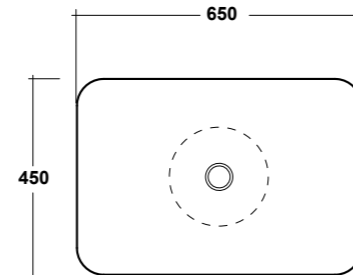

FORMOSA WHITE 65 SIT ON WASHBASIN

Dimensioni/Dimension: 65x45 cm
 Peso/Weight: 14,5 Kg

***Quote d'installazione consigliata**
 Advised measure for installation

FORMOSA

ART. FOR4250001
 FORMOSA LAVABO APPOGGIO
 TONDO 50 SF BIANCO