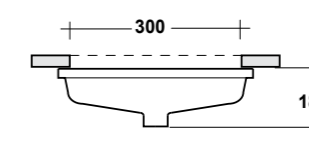

*Quote d'installazione consigliata
Advised measure for installation

ART. LIL4446001

SOTTOPIANO LAVABO TONDO 46 SF
BIANCO

WHITE 46 ROUND UNDER TOP
WASHBASIN

Dimensioni/Dimension: Ø46x21 cm
Peso/Weight: 6,5 kg