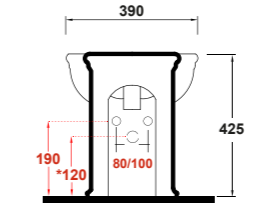

ART. IMP230101

BIDET BTW MONOFORO BIANCO

WHITE ONE HOLE BIDET BTW

Dimensioni/Dimension: 55x39x42,5 cm
Peso/Weight: 22 kg