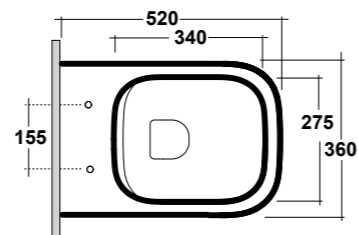

ART. SYN1103R01

SYNTHESIS ECO VASO BTW
RIMLESS BIANCO

SYNTHESIS ECO WHITE BTW
RIMLESS WC

Dimensioni/Dimension: 52x36x42 cm
Peso/Weight: 23,5 kg