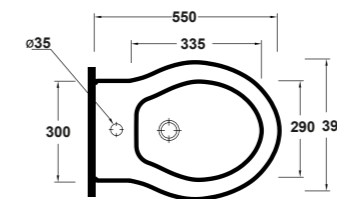

ART. IMP230101

BIDET BTW MONOFORO BIANCO

WHITE ONE HOLE BIDET BTW

Dimensioni/Dimension: 55x39x42,5 cm
Peso/Weight: 22 kg