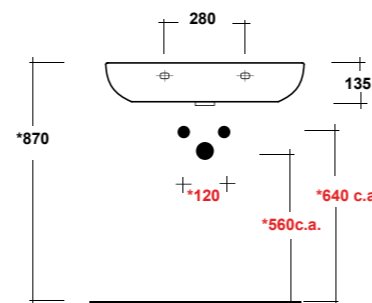

*Quote d'installazione consigliata
Advised measure for installation

ART. MIL4336101

MILADY LAVABO APPOGGIO/SOSPESO
30 MF BIANCO

MILADY WHITE 30 ONE-HOLE SIT ON/
WALL HUNG WASHBASIN

Dimensioni/Dimension: 40X30x13,5 cm
Peso/Weight: 10 kg