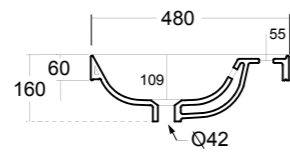

*Quote d'installazione consigliata
Advised measure for installation

TRIS

ART. LIL4242001
TRIS LAVABO APPOGGIO/INCASSO
TONDO 42 SF BIANCO

TRIS WHITE 42 ROUND SIT ON/
RECESSED WASHBASIN
Dimensioni/Dimension: Ø42x17 cm
Peso/Weight: 12 kg