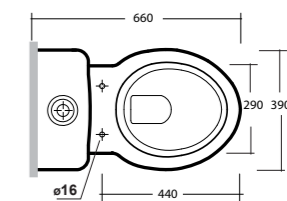

*Quote d'installazione consigliata
Advised measure for installation