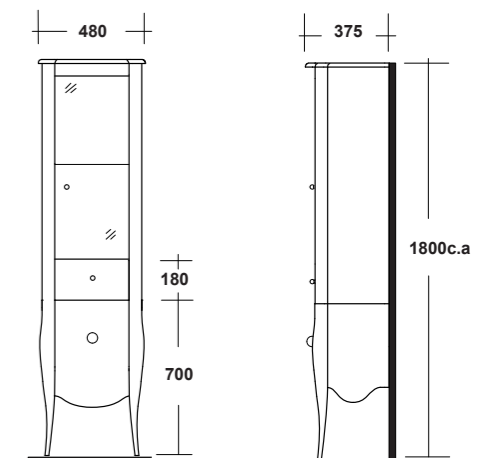

Prospetto frontale
Front view

Prospetto laterale
Lateral view