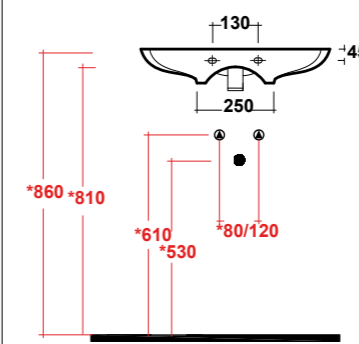

ART. CLE4345101

CLEAR LAVABO APPOGGIO/
SOSPESO 45 MF BIANCO

CLEAR WHITE 45 ONE-HOLE SIT ON/
WALL HUNG WASHBASIN

Dimensioni/Dimension: 45x35x14 cm
Peso/Weight: 9 kg