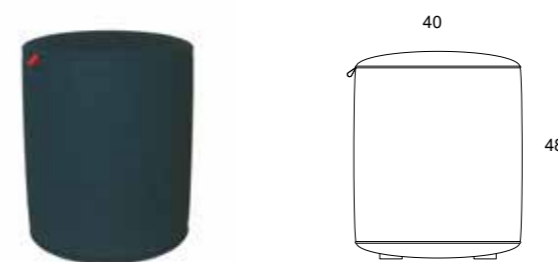

ART. ATEPUOF--

POUF CONTENITORE WATERPROOF

WATERPROOF CONTAINER POUF

02 TORTORA DOVE-GREY

19 BLU BLUE