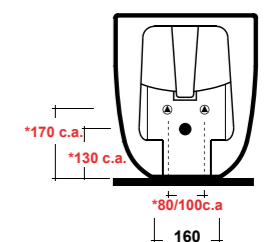

*Quote d'installazione consigliata
Advised measure for installation