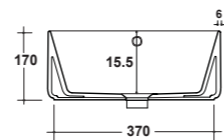

ART. OPE42TO40101

LAVABO OPEN 40 TONDO
DA APPOGGIO (MONOFORO)

OPEN 40 ROUND WASHBASIN
OVER TOP (ONE HOLE)

Dimensioni/Dimension: Ø40xh 17 cm
Peso/Weight: 11 kg