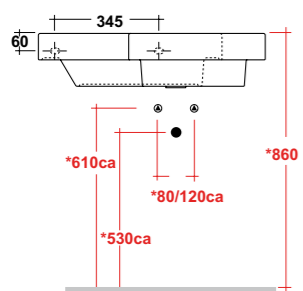

TUTTO EVO

SOFT SQUARE SHAPE

ART. TUT417D101

TUTTO LAVABO SOSPESO
75 DX MF BIANCO

TUTTO RIGHT ONE-HOLE
WALL HUNG WASHBASIN

Dimensioni/Dimension: 75x50x18 cm
Peso/Weight: 22 kg

ART. TUT417S101

TUTTO LAVABO SOSPESO
75 SX MF BIANCO

TUTTOLEFT ONE-HOLE
WALL HUNG WASHBASIN

Dimensioni/Dimension: 75x50x18 cm
Peso/Weight: 22 kg

*Quote d'installazione consigliata
Advised measure for installation

ART. TUE4890101

TUTTOEVO LAVABO SOSPESO/INCASSO
90 MF BIANCO

TUTTOEVO WHITE 90 ONE-HOLE
WALL HUNG/RECESSED

Dimensioni/Dimension: 90x45x18 cm
Peso/Weight: 22,5 kg

*Quote d'installazione consigliata
Advised measure for installation

ART. TUE4875101

TUTTOEVO LAVABO SOSPESO/INCASSO
75 MF BIANCO

TUTTOEVO WHITE 75 ONE-HOLE
WALL HUNG/RECESSED

Dimensioni/Dimension: 75x45x18 cm
Peso/Weight: 19 kg

*Quote d'installazione consigliata
Advised measure for installation

ART. TUE4360101

TUTTOEVO LAVABO SOSPESO/INCASSO
60 MF BIANCO

TUTTOEVO WASHBASIN ONE HOLE -
WALL-HUNG / RECESSED

Dimensioni/Dimension: 60x45x18 cm
Peso/Weight: 14 kg

*Quote d'installazione consigliata
Advised measure for installation

TUTTO EVO

SOFT SQUARE SHAPE

ART. TUT4185101

TUTTO LAVABO SOSPESO 80X50 MF
BIANCO

TUTTO ONE/THREE HOLES
WASHBASIN WALL HUNG

Dimensioni/Dimension: 80x50x18 cm
Peso/Weight: 26 kg

Installazione: sospeso - filo piano
Installation: wall hung - top level

*Quote d'installazione consigliata
Advised measure for installation

ART. TUT4110101

TUTTO LAVABO SOSPESO 100 MF
BIANCO

TUTTO ONE/THREE HOLES
WASHBASIN WALL HUNG

Dimensioni/Dimension: 100x50x18 cm
Peso/Weight: 30 kg

Installazione: sospeso - filo piano
Installation: wall hung - top level

*Quote d'installazione consigliata
Advised measure for installation