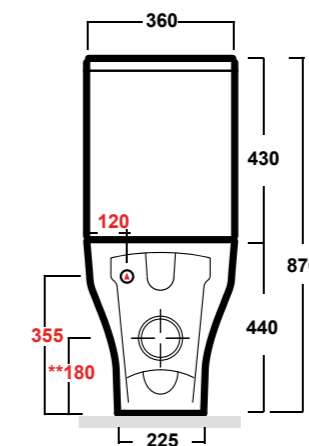

ART. SYN71PF101

SYNTHESIS CASSETTA MBL. P.F. BIANCO

SYNTHESIS WHITE CC PAN
BOTTOM INLET CISTERN
Peso/Weight: 13 kg

Dimensioni/Dimension: 63x36x87 cm