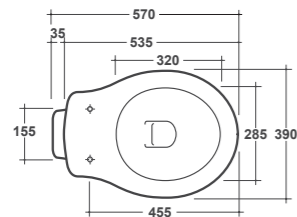

IMPERO STYLE CLASSIC

ART. IMP110101

VASO SCARICO A TERRA S

WC BOWL S/FLOOR TRAP
Peso/Weight: 19 kg

ART. IMP110201

VASO SCARICO A PARETE P

WC BOWL P/WALL TRAP
Peso/Weight: 19 kg

Dimensioni/Dimension: 57x39x40 cm