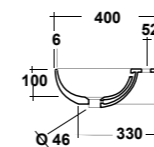

Dimensioni/Dimension: 40X30x13,5 cm
Peso/Weight: 10 kg

***Quote d'installazione consigliata**
Advised measure for installation

MILADY

D-SHAPE

ART. MIL110301

MILADY VASO BTW RIMLESS BIANCO

MILADY WHITE BTW RIMLESS WC