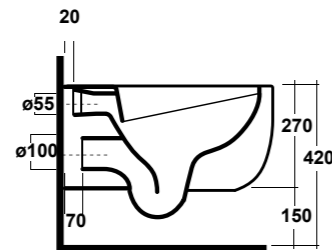

MILADY

D-SHAPE

ART. MIL130301

MILADY VASO MBL. BTW
RIMLESS BIANCO

MILADY WHITE CC PAN RIMLESS WC
Peso/Weight: 32 kg

ART. MIL71PF101

MILADY CASSETTA MBL. P.F. BIANCO

MILADY WHITE CC PAN BOTTOM
INLET CISTERN
Peso/Weight: 14 kg

Dimensioni/Dimension: 62x36x87 cm

*Quote d'installazione consigliata
Advised measure for installation

ART. MIL120201

MILADY VASO SOSPESO RIMLESS
BIANCO
MILADY WHITE WALL HUNG
RIMLESS WC

Dimensioni/Dimension: 52X36x27 cm
Peso/Weight: 22 kg

*Quote d'installazione consigliata
Advised measure for installation

ART. MIL220101

MILADY BIDET SOSPESO MF BIANCO

MILADY WHITE ONE-HOLE
WALL HUNG BIDET

Dimensioni/Dimension: 52X36x27 cm
Peso/Weight: 18 kg

*Quote d'installazione consigliata
Advised measure for installation

ART. C6CL01

COPRIWATER TERMOINDURENTE

UREA SEAT COVER

Peso/Weight: 3 kg

ART. C4CN01

COPRIWATER TERMOINDURENTE
CON CHIUSURA RALLENTATA

UREA SOFT CLOSE SYSTEM
SEAT COVER

Peso/Weight: 3kg

TAKE OFF

ART. C5CN01

COPRIWATER SLIM TERMOINDURENTE
CON CHIUSURA RALLENTATA

SLIM UREA SOFT CLOSE
SYSTEM SEAT COVER

Peso/Weight: 3kg

TAKE OFF