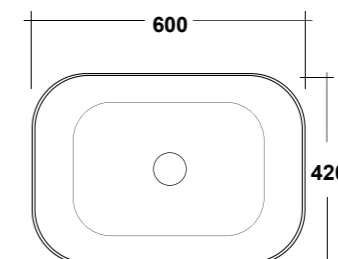

ART. MET4260001

METAMORFOSI LAVABO APPOGGIO
RETTANGOLARE 60X42 SF BIANCO

WHITE 60X42 RECTANGULAR SIT ON
WASHBASIN

Dimensioni/Dimension: 60x42x14 cm
Peso/Weight: 13,5 kg