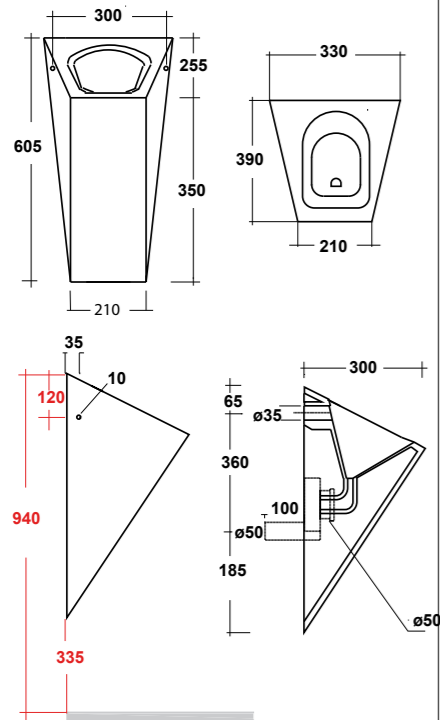

URINAL

ART. CRY501001

CRYSTAL ORINATOIO A PARETE
SF BIANCO

CRYSTAL WHITE
WALL HUNG URINAL

Dimensioni/Dimension: 33X39X60,5 cm
Peso/Weight: 14,5 kg