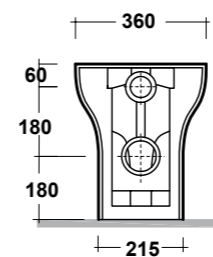

ART. CLE110301

CLEAR VASO BTW BIANCO

CLEAR WHITE CC PAN WC

Dimensioni/Dimension: 50x36x42 cm
Peso/Weight: 24 kg