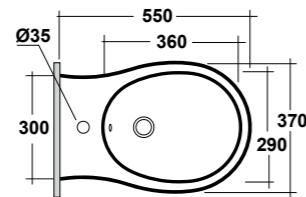

ART. FOR2201N01

FORMOSA 2.0 BIDET SOSPESO
MF BIANCO

FORMOSA 2.0 WHITE BIDET
BTW ONE HOLE

Dimensioni/Dimension: 55x37x29 cm
Peso/Weight: 18,5 Kg

*Quote d'installazione consigliata
Advised measure for installation