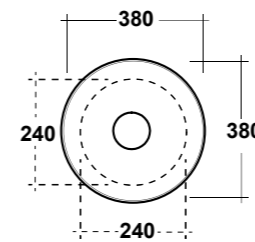

ART. TRE42TO38001

TREND LAVABO APPOGGIO
TONDO 38 SF BIANCO

TREND WHITE 38 ROUND
SIT ON WASHBASIN

Dimensioni/Dimension: 38x38x14 cm
Peso/Weight: 6,5 kg