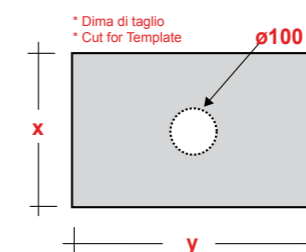

LAVABI - WASHBASINS

TOKYO

ART. LIL4250001

TOKYO LAVABO APPOGGIO 50X38
SF BIANCO

TOKYO WHITE 50X38
SIT ON WASHBASIN

Dimensioni/Dimension: 50x38x13 cm
Peso/Weight: 11 kg

*Quote d'installazione consigliata
Advised measure for installation