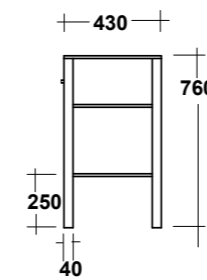

FREE STANDING WOODEN FURNITURE

Dimensioni/Dimension: 60x44x75 cm

ART. TRAMOB75

MOBILE FREE STANDING
CON UN CASSETTO

FREE STANDING WOODEN FURNITURE

Dimensioni/Dimension: 75x44x75 cm

METAMORFOSI

LAVABI - WASHBASINS