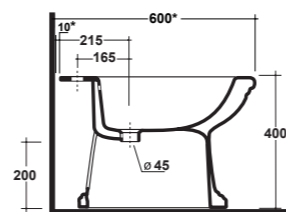

ART. IMP210101

MONOFORO / 1 HOLE

ART. IMP210301

TRE FORI / 3 HOLES

BIDET A TERRA BIANCO

WHITE BIDET

Dimensioni/Dimension: 59x37x40 cm
Peso/Weight: 18 kg