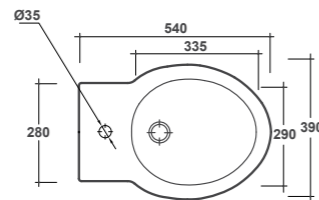

*Quote d'installazione consigliata
Advised measure for installation