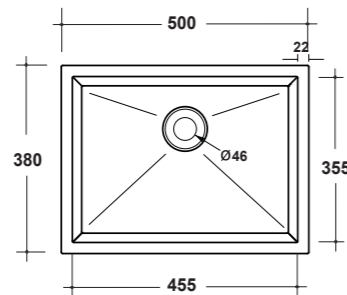

SYDNEY

ART. LIL4450001

SOTTOPIANO LAVABO
RETTANGOLARE 50 SF BIANCO

WHITE 50 RECTANGULAR
UNDER TOP WASHBASIN

Dimensioni/Dimension: 50x38 cm
Peso/Weight: 9 kg

*Quote d'installazione consigliata
Advised measure for installation

SOTTOPIANO

ART. LIL4457001

SOTTOPIANO LAVABO OVALE
59X45 SF BIANCO

WHITE 59X45 OVAL UNDER
TOP/RECESSED WASHBASIN

Dimensioni/Dimension: 59x44,5x20 cm
Peso/Weight: 13 kg