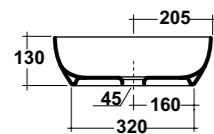

TONDO

ART. LIL4B41001
TONDO LAVABO APPOGGIO Ø 41
SF BIANCO

ROUND SIT ON Ø41 WASHBASIN
Dimensioni/Dimension: Ø41x13 cm
Peso/Weight: 8 kg