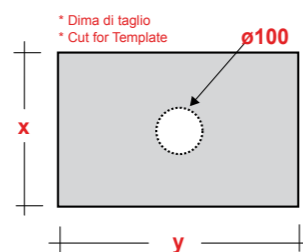

ART. TRE42TO42101

TREND LAVABO APPOGGIO
TONDO 42 MF BIANCO

TREND WHITE 42 ONE-HOLE
ROUND SIT ON WASHBASIN

Dimensioni/Dimension: 42x42x14 cm
Peso/Weight: 9 kg