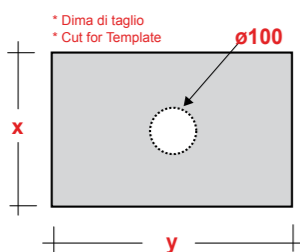

METAMORFOSI

LAVABI - WASHBASINS

ART. MET4245001

METAMORFOSI LAVABO APPOGGIO
TONDO 45 SF BIANCO

METAMORFOSI WHITE 45 Ø ROUND SIT ON
WASHBASIN

Dimensioni/Dimension: Ø45 cm
Peso/Weight: 11 kg