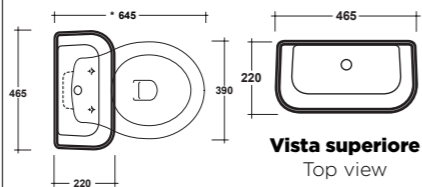

IMPERO STYLE CLASSIC

IMPERO STYLE CLASSIC

ART. IMP110101

VASO SCARICO A TERRA S

WC BOWL S/FLOOR TRAP
Peso/Weight: 19 kg

ART. IMP110201

VASO SCARICO A PARETE P

WC BOWL P/WALL TRAP
Peso/Weight: 19 kg

Dimensioni/Dimension: 57x39x40 cm

*Quote d'installazione consigliata
Advised measure for installation

ART. IMP74PL101

CASSETTA ALTA CON COPERCHIO

HIGH LEVEL CISTERN WITH COVER
Dimensioni/Dimension: 46,5x22x26 cm
Peso/Weight: 14 kg

ART. BCTU

MECCANISMO PER CASSETTA ALTA CON TUBO E CATENELLA

MECHANISM FOR HIGH LEVEL CISTERN WITH PIPE AND CHAIN

- CR CROMO CHROME
- OR ORO GOLD
- BR BRONZO BRONZE

*Quote d'installazione consigliata
Advised measure for installation

ART. IMP210101

MONOFORO / 1 HOLE

ART. IMP210301

TRE FORI / 3 HOLES

BIDET A TERRA BIANCO

WHITE BIDET

Dimensioni/Dimension: 59x37x40 cm
Peso/Weight: 18 kg

*Quote d'installazione consigliata
Advised measure for installation

ART. IMP1103R01

VASO BACK TO WALL (DA INTEGRARE CON CASSETTA DI SCARICO)

BTW WC S/P TRAP (TO COMPLETE WITH FLUSHING CISTERN)

Dimensioni/Dimension: 55x39x42,5 cm
Peso/Weight: 25 kg

RIMLESS

RACCORDI REGOLABILI
ADJUSTABLE ELBOW PIPE

RASCTD*: 8/12 cm
RASB*: 12/15 cm
RAR*: 16/18 cm
RASP*: 30 cm

SCARICO TRASLATO
FLOOR DRAIN
ADJUSTABLE

*Quote d'installazione consigliata
Advised measure for installation

ART. IMP230101

BIDET BTW MONOFORO BIANCO

WHITE ONE HOLE BIDET BTW

Dimensioni/Dimension: 55x39x42,5 cm
Peso/Weight: 22 kg

*Quote d'installazione consigliata
Advised measure for installation

ART. IMP130301

VASO MONOBLOCCO S/P

CLOSE COUPLED WC S/P TRAP
Peso/Weight: 36 kg

ART. IMP71PF201

CASSETTA MONOBLOCCO + MECCANISMO DOPPIO FLUSSO INCLUSO

CISTERN FOR MONOBLOCK + DUAL FLUSH MECHANISME INCLUDED
Peso/Weight: 14 kg

Dimensioni/Dimension: 66x39x90 cm