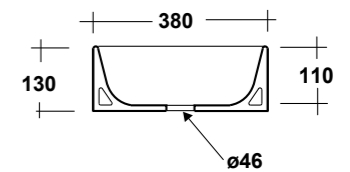

TOKYO

ART. LIL4260001

TOKYO LAVABO APPOGGIO 60X38
SF BIANCO

TOKYO WHITE 60X38
SIT ON WASHBASIN

Dimensioni/Dimension: 60x38x13 cm
Peso/Weight: 13 kg

*Quote d'installazione consigliata
Advised measure for installation