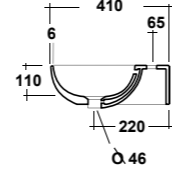

*Quote d'installazione consigliata
Advised measure for installation

ART. MIL4336101

MILADY LAVABO APPOGGIO/SOSPESO
30 MF BIANCO

MILADY WHITE 30 ONE-HOLE SIT ON/
WALL HUNG WASHBASIN

Dimensioni/Dimension: 40X30x13,5 cm
Peso/Weight: 10 kg