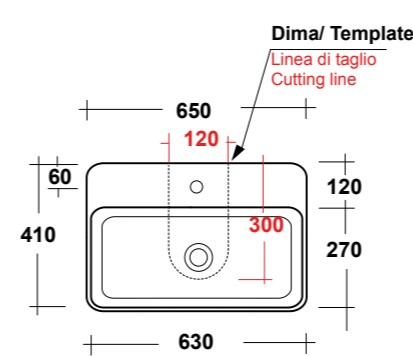

ART. TRA4265101

TRATTO LAVABO APPOGGIO 65 MF BIANCO

TRATTO WHITE 65 ONE-HOLE SIT ON WASHBASIN

Dimensioni/Dimension: 65x41x14 cm

*Quote d'installazione consigliata
Advised measure for installation