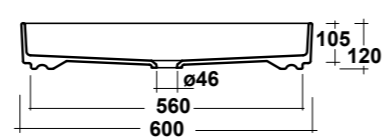

ART. SMA42SO60001

SMASH LAVABO APPOGGIO
SEMIOVALE 60X36 SF BIANCO

SMASH OVAL 60X36
WASHBASIN OVER TOP

Dimensioni/Dimension: 60x36x12 cm
Peso/Weight: 9 kg

*Quote d'installazione consigliata
Advised measure for installation

CLEAR

ART. CLE4266001

CLEAR LAVABO APPOGGIO 66
SF BIANCO

CLEAR 66 WASHBASIN NO HOLE -
OVER COUNTER

Dimensioni/Dimension: 66x44x12,5 cm
Peso/Weight: 13 kg