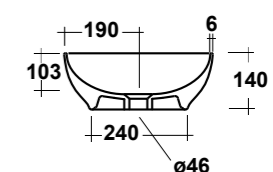

ART. TRE42OV50001

LAVABO APPOGGIO OVALE 50X38
SF BIANCO

TREND WHITE 50X38 OVAL
SIT ON WASHBASIN

Dimensioni/Dimension: 50x38x14 cm
Peso/Weight: 9 kg