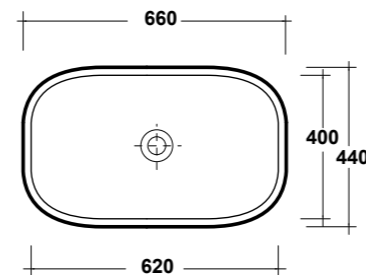

*Quote d'installazione consigliata
Advised measure for installation