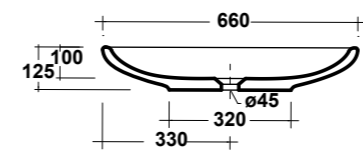

*Quote d'installazione consigliata
Advised measure for installation