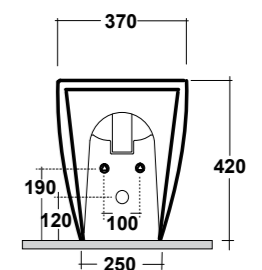

*Quote d'installazione consigliata
Advised measure for installation