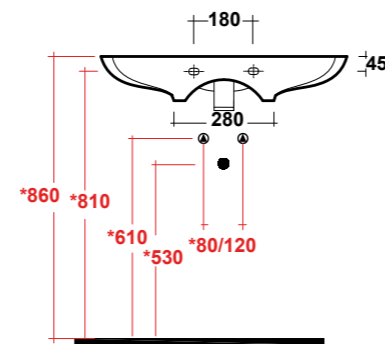

ART. CLE4365101

CLEAR LAVABO APPOGGIO/
SOSPESO 65 MF BIANCO

CLEAR WHITE 65 ONE-HOLE SIT ON/
WALL HUNG WASHBASIN

Dimensioni/Dimension: 65x45x14 cm
Peso/Weight: 18 kg