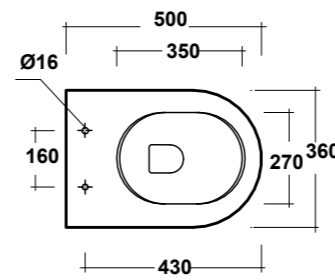

ART. CLE110301

CLEAR VASO BTW BIANCO

CLEAR WHITE CC PAN WC

Dimensioni/Dimension: 50x36x42 cm
Peso/Weight: 24 kg