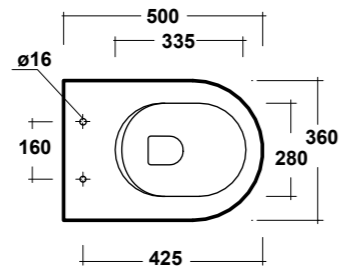

*Quote d'installazione consigliata
Advised measure for installation

ART. CLE220101

CLEAR BIDET SOSPESO MF BIANCO

CLEAR WHITE ONE-HOLE WALL HUNG BIDET

Dimensioni/Dimension: 50x36x30 cm
Peso/Weight: 18 kg