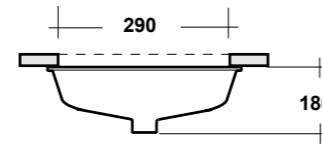

*Quote d'installazione consigliata
Advised measure for installation

ART. LIL4455001

SOTTOPIANO LAVABO OVALE
55X38 SF BIANCO

WHITE 55X38 OVAL UNDER
TOP WASHBASIN

Dimensioni/Dimension: 55x38x18,5 cm
Peso/Weight: 7 kg