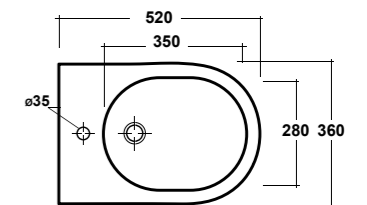

*Quote d'installazione consigliata
Advised measure for installation