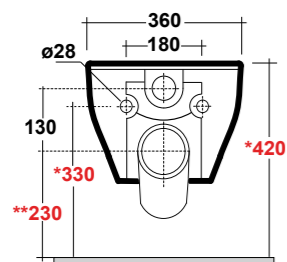

SYNTHESIS ECO

SOFT SQUARE SHAPE

ART. SYN1202R01

SYNTHESIS ECO VASO SOSPESO
RIMLESS BIANCO

SYNTHESIS ECO WHITE WALL HUNG
RIMLESS WC

Dimensioni/Dimension: 52x36x28 cm
Peso/Weight: 18,5 kg