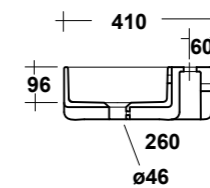

TRATTO

LAVABI - WASHBASINS

ART. TRA4180101

TRATTO LAVABO SOSPESO 80 MF BIANCO

TRATTO WHITE 80 ONE-HOLE WALL HUNG WASHBASIN

Dimensioni/Dimension: 80x41x14 cm

*Quote d'installazione consigliata
Advised measure for installation