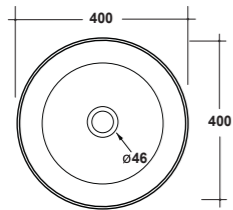

Dimensioni/Dimension: Ø40xh 17 cm
Peso/Weight: 9 kg

ART. OPE42OV60001

LAVABO OPEN 60 OVALE
DA APPOGGIO

OPEN 60 OVAL
WASHBASIN OVER TOP

Dimensioni/Dimension: 60x40xh 17 cm
Peso/Weight: 14 kg

ART. OPE42TO40101