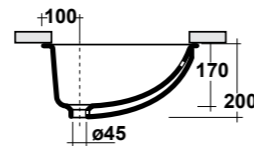

*Quote d'installazione consigliata
Advised measure for installation

SOTTOPIANO SOTTOPIANO SOTTOPIANO

ART. LIL4456001

SOTTOPIANO LAVABO RETTANGOLARE
56X37 SF BIANCO

WHITE 56X37 RECTANGULAR
UNDER TOP WASHBASIN

Dimensioni/Dimension: 56x37x20 cm
Peso/Weight: 9 kg