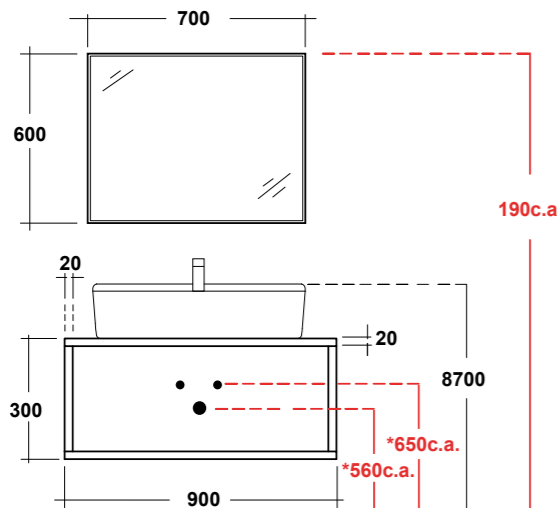

*Quote d'installazione consigliata
Advised measure for installation

AREA TECNICA :: TECHNICAL AREA

ART. SYNPEN110

PENSILE SOSPESO CON CASSETTO E MENSOLA

WALL HUNG UNIT WITH DRAWER & SHELVES

Dimensioni/Dimension: 20x15x110 cm