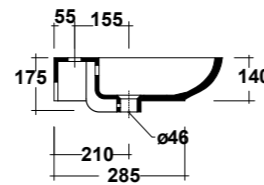

ART. CLE4365101

CLEAR LAVABO APPOGGIO/
SOSPESO 65 MF BIANCO

CLEAR WHITE 65 ONE-HOLE SIT ON/
WALL HUNG WASHBASIN

Dimensioni/Dimension: 65x45x14 cm
Peso/Weight: 18 kg