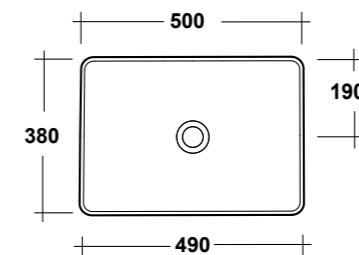

LAVABI - WASHBASINS

TOKYO

ART. LIL4250001

TOKYO LAVABO APPOGGIO 50X38
SF BIANCO

TOKYO WHITE 50X38
SIT ON WASHBASIN

Dimensioni/Dimension: 50x38x13 cm
Peso/Weight: 11 kg

*Quote d'installazione consigliata
Advised measure for installation