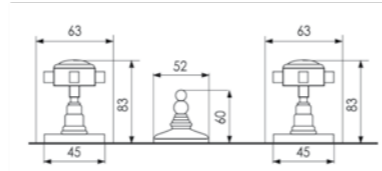

ART. 3713A

BATTERIA BIDET SALTARELLO
1"1/4 LUSSO

BIDET SET WITH LUXURY 1"1/4
POP-UP WASTE