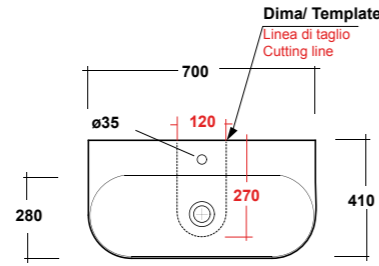

*Quote d'installazione consigliata
Advised measure for installation

ART. MIL4355101

MILADY LAVABO APPOGGIO/SOSPESO
55 MF BIANCO

MILADY WHITE 55 ONE-HOLE SIT ON/
WALL HUNG WASHBASIN

Dimensioni/Dimension: 55X41x13,5 cm
Peso/Weight: 14 kg