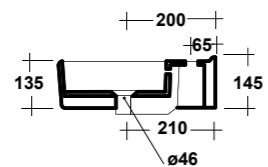

ART. SYN4360101

SYNTHESIS LAVABO APPOGGIO/
SOSPESO 60 MF BIANCO

SYNTHESIS WHITE 60 ONE-HOLE
SIT ON/ WALL HUNG WASHBASIN

Dimensioni/Dimension: 60X43X14 cm
Peso/Weight: 14,5 kg