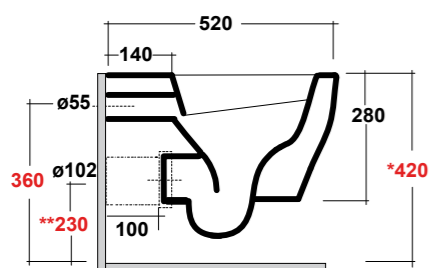

SYNTHESIS ECO

SOFT SQUARE SHAPE

ART. SYN1202R01

SYNTHESIS ECO VASO SOSPESO
RIMLESS BIANCO

SYNTHESIS ECO WHITE WALL HUNG
RIMLESS WC

Dimensioni/Dimension: 52x36x28 cm
Peso/Weight: 18,5 kg