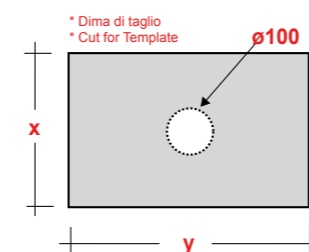

*Quote d'installazione consigliata
Advised measure for installation