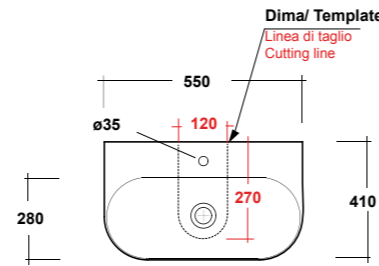

*Quote d'installazione consigliata
Advised measure for installation

ART. MIL4336101

MILADY LAVABO APPOGGIO/SOSPESO
30 MF BIANCO

MILADY WHITE 30 ONE-HOLE SIT ON/
WALL HUNG WASHBASIN

Dimensioni/Dimension: 40X30x13,5 cm
Peso/Weight: 10 kg