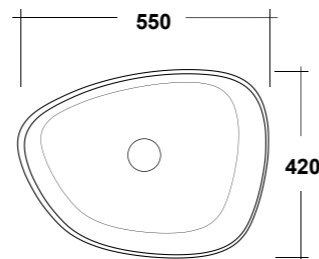

ART. MET4255001

METAMORFOSI LAVABO APPOGGIO
INFORME 55 BIANCO

METAMORFOSI WHITE 55 SHAPELESS SIT ON
WASHBASIN

Dimensioni/Dimension: 55x42x14 cm
Peso/Weight: 12 kg