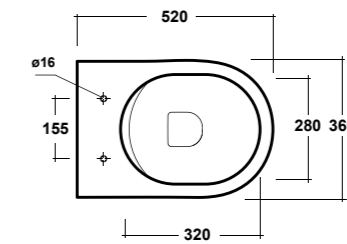

MILADY

D-SHAPE

ART. MIL110301

MILADY VASO BTW RIMLESS BIANCO

MILADY WHITE BTW RIMLESS WC

Dimensioni/Dimension: 52X36x42 cm
Peso/Weight: 23,5 kg

RIMLESS

*Quote d'installazione consigliata
Advised measure for installation

ART. MIL230101

MILADY BIDET BTW MF BIANCO

ONE-HOLE BTW BIDET
+ FIXING KIT INCLUDED

Dimensioni/Dimension: 52X36x42 cm
Peso/Weight: 25 kg