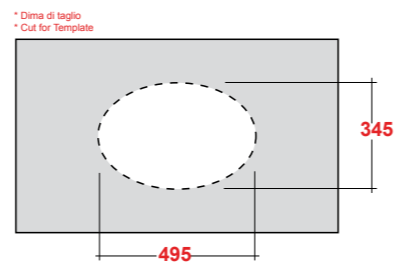

*Quote d'installazione consigliata
Advised measure for installation

SOTTOPIANO SOTTOPIANO SOTTOPIANO

ART. LIL4456001

SOTTOPIANO LAVABO RETTANGOLARE
56X37 SF BIANCO

WHITE 56X37 RECTANGULAR
UNDER TOP WASHBASIN

Dimensioni/Dimension: 56x37x20 cm
Peso/Weight: 9 kg