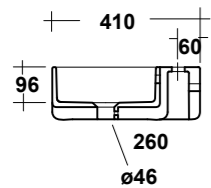

TRATTO WHITE 50 ONE-HOLE WALL HUNG WASHBASIN

Dimensioni/Dimension: 50x41x14 cm

ART. TRA4250101

TRATTO LAVABO APPOGGIO 50 MF BIANCO

TRATTO WHITE 50 ONE-HOLE SIT ON WASHBASIN

Dimensioni/Dimension: 50x41x14 cm