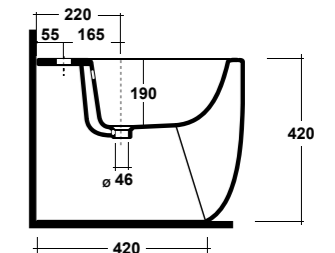

*Quote d'installazione consigliata
Advised measure for installation