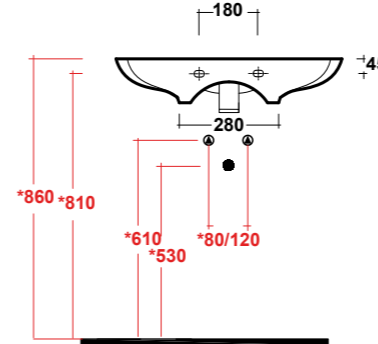

ART. CLE4355101

CLEAR LAVABO APPOGGIO/
SOSPESO 55 MF BIANCO

CLEAR WHITE 55 ONE-HOLE SIT ON/
WALL HUNG WASHBASIN

Dimensioni/Dimension: 55x40x14 cm
Peso/Weight: 13 kg