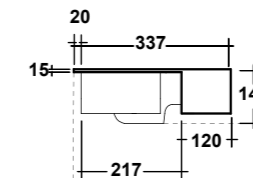

ART. SYN4554101

SYNTHESIS LAVABO SEMINCASSO
54 F DX BIANCO

SYNTHESIS WHITE 54 RIGHT TAP HOLE
SEMIRECESSED WASHBASIN

Dimensioni/Dimension: 55,5X34X14,5 cm
Peso/Weight: 10 kg