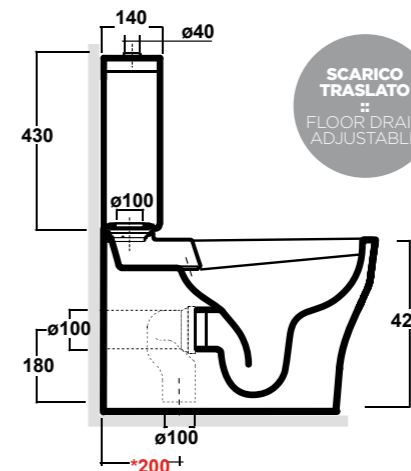

ART. SYN71PF101

SYNTHESIS CASSETTA MBL. P.F. BIANCO

SYNTHESIS WHITE CC PAN
BOTTOM INLET CISTERN
Peso/Weight: 13 kg

Dimensioni/Dimension: 63x36x87 cm