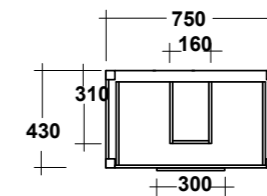

FREE STANDING WOODEN FURNITURE

Dimensioni/Dimension: 60x44x75 cm

ART. TRAMOB75

MOBILE FREE STANDING
CON UN CASSETTO

FREE STANDING WOODEN FURNITURE

Dimensioni/Dimension: 75x44x75 cm

METAMORFOSI

LAVABI - WASHBASINS