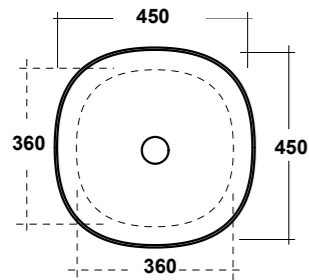

PADDLE

LAVABI - WASHBASINS

ART. PAD4B42001

PADDLE LAVABO APPOGGIO 45X45
SF BIANCO

PADDLE WHITE 45X45
SIT ON WASHBASIN

Dimensioni/Dimension: 45X45X15 cm
Peso/Weight: 9 kg