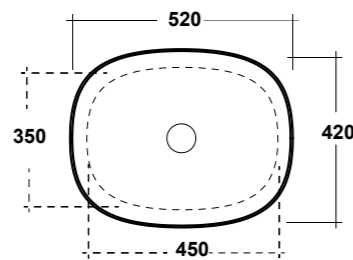

ART. PAD4B50001

PADDLE LAVABO APPOGGIO 52X42
SF BIANCO

PADDLE WHITE 52X42
SIT ON WASHBASIN

Dimensioni/Dimension: 52x42x13 CM
Peso/Weight: 11 KG