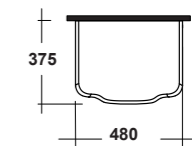

Vista superiore
Top view