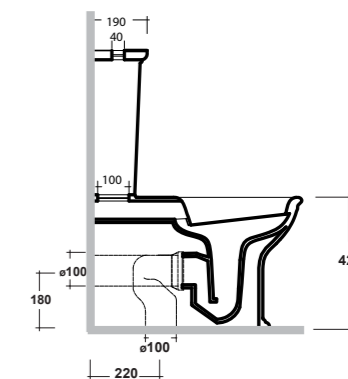

*Quote d'installazione consigliata
Advised measure for installation