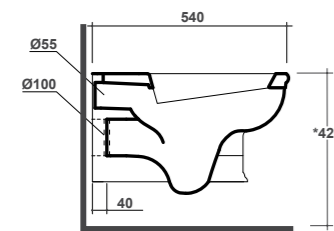

WALL HUNG WC (TO COMPLETE WITH FLUSHING CISTERN)

Dimensioni/Dimension: 54x39 cm
Peso/Weight: 21 kg

*Quote d'installazione consigliata
Advised measure for installation

ART. IMP220101

BIDET SOSPESO MONOFORO