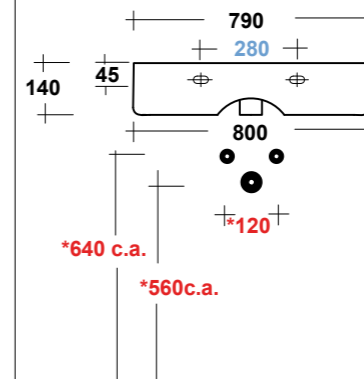

TRATTO

LAVABI - WASHBASINS

ART. TRA4180101

TRATTO LAVABO SOSPESO 80 MF BIANCO

TRATTO WHITE 80 ONE-HOLE WALL HUNG WASHBASIN

Dimensioni/Dimension: 80x41x14 cm

*Quote d'installazione consigliata
Advised measure for installation