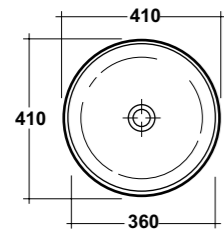

TONDO

ART. LIL4B41001
TONDO LAVABO APPOGGIO Ø 41
SF BIANCO

ROUND SIT ON Ø41 WASHBASIN
Dimensioni/Dimension: Ø41x13 cm
Peso/Weight: 8 kg