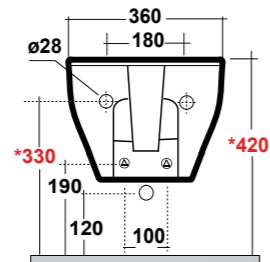

ART. SYN2201N01

SYNTHESIS ECO BIDET SOSPESO
MF BIANCO

SYNTHESIS ECO WHITE ONE HOLE
BIDET WALL HUNG

Dimensioni/Dimension: 52x36x28 cm
Peso/Weight: 20,5 kg