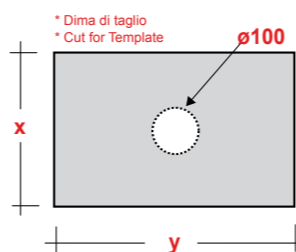

ART. MET4255001

METAMORFOSI LAVABO APPOGGIO
INFORME 55 BIANCO

METAMORFOSI WHITE 55 SHAPELESS SIT ON
WASHBASIN

Dimensioni/Dimension: 55x42x14 cm
Peso/Weight: 12 kg