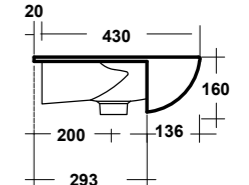

ART. CLE4556101

CLEAR LAVABO SEMINCASSO 56 MF
BIANCO

CLEAR WHITE 56 ONE-HOLE
SEMIRECESSED WASHBASIN

Dimensioni/Dimension: 56x43x16 cm
Peso/Weight: 10,5 kg