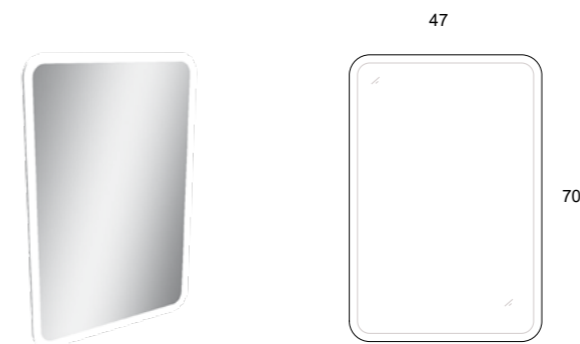

ATELIER

FULL CONCEPT

ART. ATEPRE47

SPECCHIO RETTANGOLARE
SABBIATO A LED

RECTANGULAR SANDBLASTED
MIRROR LED