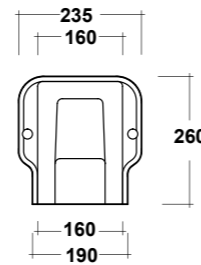

ART. CLE9SCO01

CLEAR/SYNTHESIS
SEMICOLONNIA BIANCO

CLEAR/SYNTHESIS SEMI PEDESTAL
FOR WASHBASIN

Dimensioni/Dimension: 35,5h cm
Peso/Weight: 8 kg