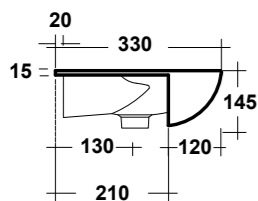

CLEAR WHITE 54 RIGHT TAP HOLE SEMIRECESSED WASHBASIN

Dimensioni/Dimension: 55,5x33x14,5 cm
Peso/Weight: 9,5 kg

ART. CLE1202R01

CLEAR VASO SOSPESO RIMLESS BIANCO

CLEAR WHITE WALL HUNG RIMLESS WC

Dimensioni/Dimension: 50x36x30 cm
Peso/Weight: 20 kg