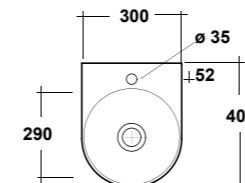

Dimensioni/Dimension: 40X30x13,5 cm
Peso/Weight: 10 kg

***Quote d'installazione consigliata**
Advised measure for installation

MILADY

D-SHAPE

ART. MIL110301

MILADY VASO BTW RIMLESS BIANCO

MILADY WHITE BTW RIMLESS WC