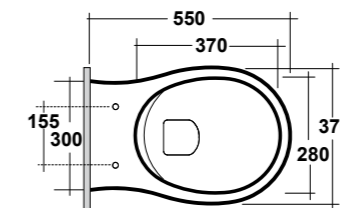

ART. FOR1103R01

FORMOSA 2.0 VASO BTW
RIMLESS BIANCO

FORMOSA 2.0 WHITE BTW RIMLESS WC

Dimensioni/Dimension: 55x37x42 cm
Peso/Weight: 25 Kg

RIMLESS

RACCORDI REGOLABILI
ADJUSTABLE ELBOW PIPE

RASCTD*: 10/14 cm
RASB*: 15/17 cm
RAR1*: 16/20 cm
RASP**: 30 cm

SCARICO
TRASLATO
=
FLOOR DRAIN
ADJUSTABLE

*Quote d'installazione consigliata
Advised measure for installation

ART. FOR2101N01

FORMOSA 2.0 BIDET BTW MF BIANCO

FORMOSA 2.0 WHITE BIDET BTW
ONE HOLE

Dimensioni/Dimension: 55x37x42 cm
Peso/Weight: 21,5 Kg