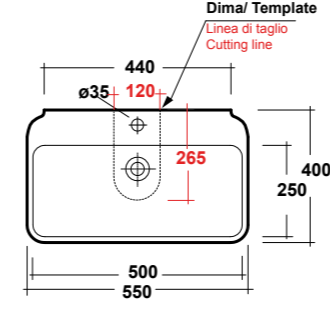

ART. CLE4355101

CLEAR LAVABO APPOGGIO/
SOSPESO 55 MF BIANCO

CLEAR WHITE 55 ONE-HOLE SIT ON/
WALL HUNG WASHBASIN

Dimensioni/Dimension: 55x40x14 cm
Peso/Weight: 13 kg