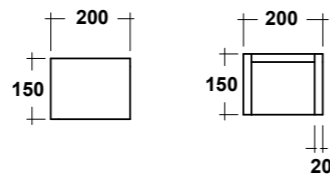

34 WENGÈ
WENGÈ

35 ROVERE
OAK