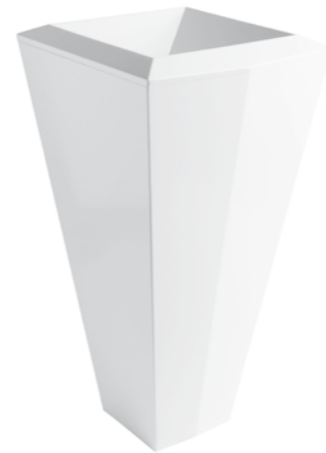

CRYSTAL 45x45 FREE STANDING LIVINGTEC