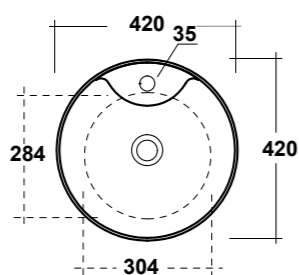

TREND

LAVABI - WASHBASINS

TREND

LAVABI - WASHBASINS

AREA TECNICA :: TECHNICAL AREA

ART. TRE42RE5001

TREND LAVABO APPOGGIO
RETTANGOLARE 50X38 SF BIANCO

TREND WHITE 50X38 RECTANGULAR
SIT ON WASHBASIN

Dimensioni/Dimension: 50x38x14 cm
Peso/Weight: 10,5 kg

*Quote d'installazione consigliata
Advised measure for installation

ART. TRE42TO42101

TREND LAVABO APPOGGIO
TONDO 42 MF BIANCO

TREND WHITE 42 ONE-HOLE
ROUND SIT ON WASHBASIN

Dimensioni/Dimension: 42x42x14 cm
Peso/Weight: 9 kg

*Quote d'installazione consigliata
Advised measure for installation

ART. TRE42OV50101

TREND LAVABO APPOGGIO
OVALE 50X42 MF BIANCO

TREND WHITE 50X42 ONE-HOLE
OVAL SIT ON WASHBASIN

Dimensioni/Dimension: 50x42x14 cm
Peso/Weight: 11 kg

*Quote d'installazione consigliata
Advised measure for installation

ART. TRE42QU42101

TREND LAVABO APPOGGIO
QUADRO 42 MF BIANCO

TREND WHITE 42 ONE-HOLE SQUARE
SIT ON WASHBASIN

Dimensioni/Dimension: 42x42x14 cm
Peso/Weight: 13 kg

*Quote d'installazione consigliata
Advised measure for installation