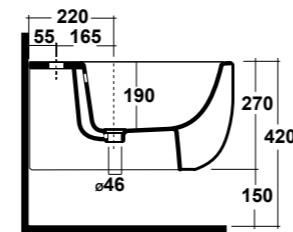

ART. MIL220101

MILADY BIDET SOSPESO MF BIANCO

MILADY WHITE ONE-HOLE
WALL HUNG BIDET

Dimensioni/Dimension: 52X36x27 cm
Peso/Weight: 18 kg