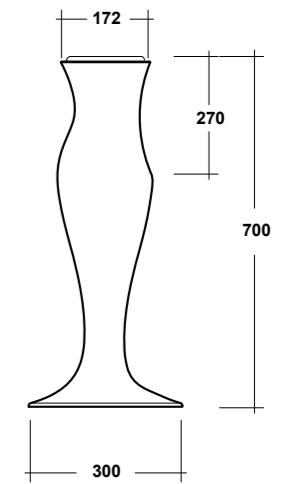

*Quote d'installazione consigliata
Advised measure for installation