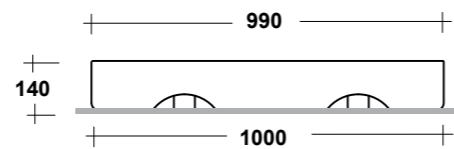

ART. TRA4210101

TRATTO LAVABO APPOGGIO 100
MF BIANCO

TRATTO WHITE 100 ONE-HOLE SIT ON
WASHBASIN

Dimensioni/Dimension: 100x41x14 cm