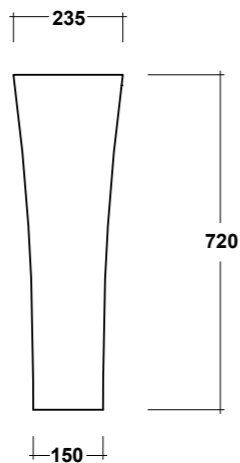

CLEAR D-SHAPE

ART. CLE71OB01

CLEAR CASSETTA MBL.
OPEN BACK P.F. BIANCO

OPEN BACK CLEAR WHITE CC PAN WC
Peso/Weight: 29 kg

Art. CLE1303OB01

CLEAR VASO MBL BTW
OPEN BACK BIANCO

OPEN BACK CLEAR WHITE CC
PAN RIGHT
TAP HOLE CISTERN
Peso/Weight: 13 kg

Dimensioni/Dimension: 63x36xh90 cm

*Quote d'installazione consigliata
Advised measure for installation

ART. CLE9CO01

CLEAR/SYNTHESIS
COLONNA BIANCO

CLEAR/SYNTHESIS
PEDESTAL FOR WASHBASIN

Dimensioni/Dimension: 72h cm
Peso/Weight: 11 kg

ART. CLE9SCO01

CLEAR/SYNTHESIS
SEMICOLONNIA BIANCO

CLEAR/SYNTHESIS SEMI PEDESTAL
FOR WASHBASIN

Dimensioni/Dimension: 35,5h cm
Peso/Weight: 8 kg

ART. C6CL01

COPRIVASO IN TERMOINDURENTE

UREA SEAT COVER

Peso/Weight: 2,9 kg

ART. C4CN01

COPRIWATER TERMOINDURENTE
CON CHIUSURA RALLENTATA

UREA SOFT CLOSE SYSTEM
SEAT COVER

Peso/Weight: 3kg

TAKE↑↓OFF*

ART. C5CN01

COPRIWATER SLIM TERMOINDURENTE
CON CHIUSURA RALLENTATA

SLIM UREA SOFT CLOSE
SYSTEM SEAT COVER

TAKE↑↓OFF*

CLEAR D-SHAPE

ART. ZPEN45

PENSILE SOSPESO + KIT FISSAGGIO

WALL HUNG CABINET + FIXING KIT

Dimensioni/Dimension: 45x20x150 cm
Peso/Weight: 13 kg

Vista superiore
Top view

Prospetto laterale
Lateral view

Prospetto frontale
Front view

ART. ZPEN30

PENSILE SOSPESO + KIT FISSAGGIO

WALL HUNG CABINET + FIXING KIT

Dimensioni/Dimension: 30x20x150 cm
Peso/Weight: 12 kg

Vista superiore
Top view

Prospetto laterale
Lateral view

Prospetto frontale
Front view