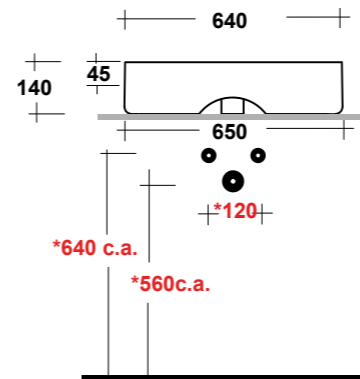

ART. TRA4265101

TRATTO LAVABO APPOGGIO 65 MF BIANCO

TRATTO WHITE 65 ONE-HOLE SIT ON WASHBASIN

Dimensioni/Dimension: 65x41x14 cm

*Quote d'installazione consigliata
Advised measure for installation