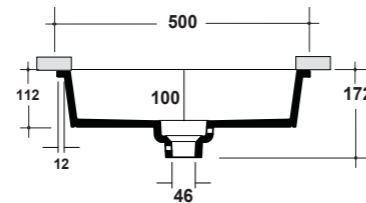

SYDNEY

ART. LIL4450001

SOTTOPIANO LAVABO
RETTANGOLARE 50 SF BIANCO

WHITE 50 RECTANGULAR
UNDER TOP WASHBASIN

Dimensioni/Dimension: 50x38 cm
Peso/Weight: 9 kg

*Quote d'installazione consigliata
Advised measure for installation

SOTTOPIANO

ART. LIL4457001

SOTTOPIANO LAVABO OVALE
59X45 SF BIANCO

WHITE 59X45 OVAL UNDER
TOP/RECESSED WASHBASIN

Dimensioni/Dimension: 59x44,5x20 cm
Peso/Weight: 13 kg