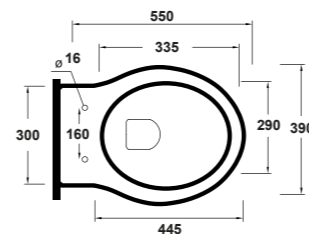

ART. IMP1103R01

VASO BACK TO WALL (DA INTEGRARE CON CASSETTA DI SCARICO)

BTW WC S/P TRAP (TO COMPLETE WITH FLUSHING CISTERN)

Dimensioni/Dimension: 55x39x42,5 cm
Peso/Weight: 25 kg

RIMLESS

RACCORDI REGOLABILI
ADJUSTABLE ELBOW PIPE

RASCTD*: 8/12 cm
RASB*: 12/15 cm
RAR*: 16/18 cm
RASP*: 30 cm

SCARICO TRASLATO
FLOOR DRAIN
ADJUSTABLE

*Quote d'installazione consigliata
Advised measure for installation