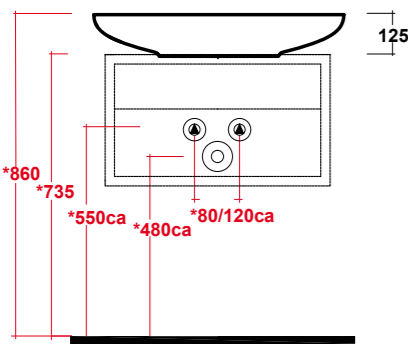

ART. CLE4266001

CLEAR LAVABO APPOGGIO 66
SF BIANCO

CLEAR WHITE 66 SIT ON
WASHBASIN

Dimensioni/Dimension: 66x44x12,5 cm
Peso/Weight: 13 kg

***Quote d'installazione consigliata**
Advised measure for installation