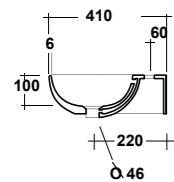

MILADY

D-SHAPE

ART. MIL4390101

MILADY LAVABO APPOGGIO/SOSPESO
90 MF BIANCO

MILADY WHITE 90 ONE-HOLE SIT ON/
WALL HUNG WASHBASIN

Dimensioni/Dimension: 90X41x13,5 cm
Peso/Weight: 24 kg

*Quote d'installazione consigliata
Advised measure for installation

ART. MIL4370101

MILADY LAVABO APPOGGIO/SOSPESO
70 MF BIANCO

MILADY WHITE 70 ONE-HOLE SIT ON/
WALL HUNG WASHBASIN

Dimensioni/Dimension: 70X41x13,5 cm
Peso/Weight: 17,5 kg