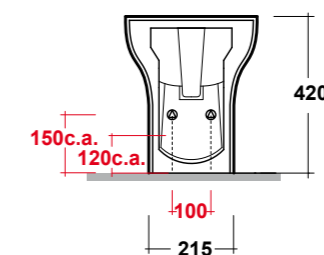

ART. CLE210101

CLEAR BIDET BTW MF BIANCO

CLEAR WHITE ONE-HOLE BTW BIDET

Dimensioni/Dimension: 50x36x42 cm
Peso/Weight: 21 kg