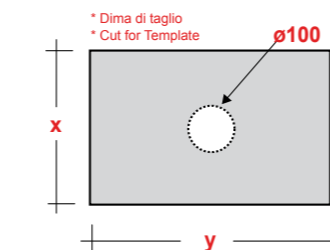

ART. PAD4B60001

PADDLE LAVABO APPOGGIO 62X42
SF BIANCO

PADDLE WHITE 62X42
SIT ON WASHBASIN

Dimensioni/Dimension: 62x42x13 cm
Peso/Weight: 13 kg