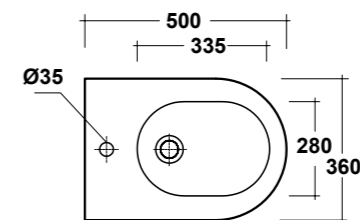

ART. CLE210101

CLEAR BIDET BTW MF BIANCO

CLEAR WHITE ONE-HOLE BTW BIDET

Dimensioni/Dimension: 50x36x42 cm
Peso/Weight: 21 kg