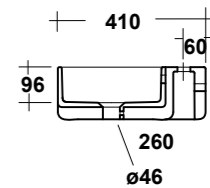

ART. TRA4280101

TRATTO LAVABO APPOGGIO 80 MF BIANCO

TRATTO WHITE 80 ONE-HOLE SIT ON WASHBASIN

Dimensioni/Dimension: 80x41x14 cm

*Quote d'installazione consigliata
Advised measure for installation