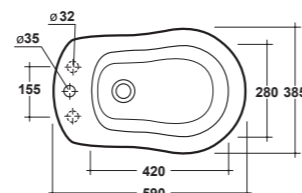

ART. IMP210101

MONOFORO / 1 HOLE

ART. IMP210301

TRE FORI / 3 HOLES

BIDET A TERRA BIANCO

WHITE BIDET

Dimensioni/Dimension: 59x37x40 cm
Peso/Weight: 18 kg