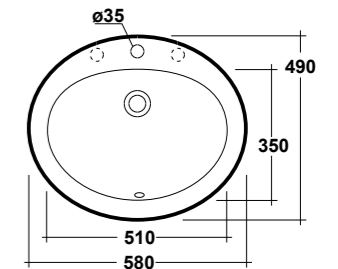

EXPORT

ART. LIL4658101
EXPORT LAVABO INCASSO 58X49
MF BIANCO

EXPORT WHITE 58X49 ONE-HOLE
RECESSED WASHBASIN
Dimensioni/Dimension: 58x49x20 cm
Peso/Weight: 11 kg