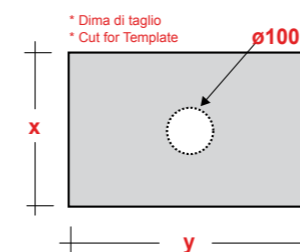

ART. MET4206001

METAMORFOSI LAVABO APPOGGIO
OVALE 55X42 SF BIANCO

METAMORFOSI WHITE 55 OVAL SIT ON
WASHBASIN

Dimensioni/Dimension: 55x42x14 cm
Peso/Weight: 13 kg