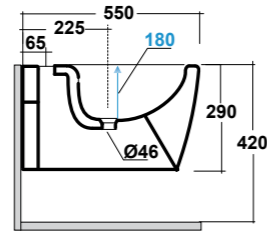

ART. FOR2201N01

FORMOSA 2.0 BIDET SOSPESO
MF BIANCO

FORMOSA 2.0 WHITE BIDET
BTW ONE HOLE

Dimensioni/Dimension: 55x37x29 cm
Peso/Weight: 18,5 Kg

*Quote d'installazione consigliata
Advised measure for installation