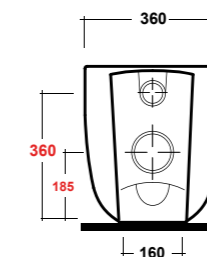

MILADY

D-SHAPE

ART. MIL110301

MILADY VASO BTW RIMLESS BIANCO

MILADY WHITE BTW RIMLESS WC

Dimensioni/Dimension: 52X36x42 cm
Peso/Weight: 23,5 kg

RIMLESS

*Quote d'installazione consigliata
Advised measure for installation

ART. MIL230101

MILADY BIDET BTW MF BIANCO

ONE-HOLE BTW BIDET
+ FIXING KIT INCLUDED

Dimensioni/Dimension: 52X36x42 cm
Peso/Weight: 25 kg