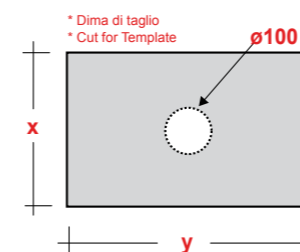

ART. TRE42QU42101

TREND LAVABO APPOGGIO
QUADRO 42 MF BIANCO

TREND WHITE 42 ONE-HOLE SQUARE
SIT ON WASHBASIN

Dimensioni/Dimension: 42x42x14 cm
Peso/Weight: 13 kg