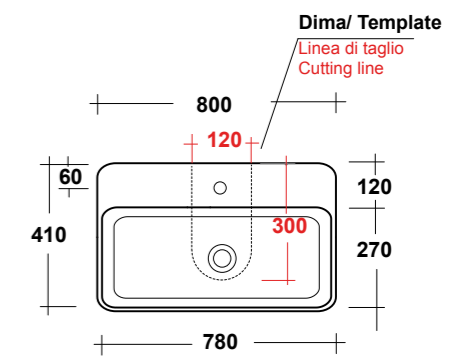

ART. TRA4280101

TRATTO LAVABO APPOGGIO 80 MF BIANCO

TRATTO WHITE 80 ONE-HOLE SIT ON WASHBASIN

Dimensioni/Dimension: 80x41x14 cm

*Quote d'installazione consigliata
Advised measure for installation