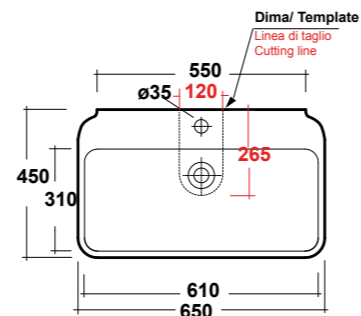

ART. CLE4365101

CLEAR LAVABO APPOGGIO/
SOSPESO 65 MF BIANCO

CLEAR WHITE 65 ONE-HOLE SIT ON/
WALL HUNG WASHBASIN

Dimensioni/Dimension: 65x45x14 cm
Peso/Weight: 18 kg