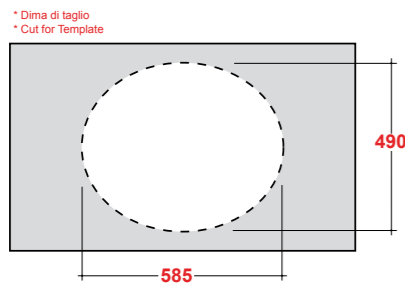

STANDARD

ART. LIL4662101

STANDARD LAVABO INCASSO
62X52 MF BIANCO

STANDARD WHITE 62X52 ONE-HOLE
RECESSED WASHBASIN

Dimensioni/Dimension: 62x52x20 cm
Peso/Weight: 13 kg

3 FORI
A RICHIESTA
THREE HOLES
ON REQUEST

*Quote d'installazione consigliata
Advised measure for installation

SYDNEY

ART. LIL4450001

SOTTOPIANO LAVABO
RETTANGOLARE 50 SF BIANCO

WHITE 50 RECTANGULAR
UNDER TOP WASHBASIN

Dimensioni/Dimension: 50x38 cm
Peso/Weight: 9 kg

*Quote d'installazione consigliata
Advised measure for installation

SOTTOPIANO

ART. LIL4457001

SOTTOPIANO LAVABO OVALE
59X45 SF BIANCO

WHITE 59X45 OVAL UNDER
TOP/RECESSED WASHBASIN

Dimensioni/Dimension: 59x44,5x20 cm
Peso/Weight: 13 kg

*Quote d'installazione consigliata
Advised measure for installation

SOTTOPIANO SOTTOPIANO SOTTOPIANO

ART. LIL4456001

SOTTOPIANO LAVABO RETTANGOLARE
56X37 SF BIANCO

WHITE 56X37 RECTANGULAR
UNDER TOP WASHBASIN

Dimensioni/Dimension: 56x37x20 cm
Peso/Weight: 9 kg

*Quote d'installazione consigliata
Advised measure for installation

ART. LIL4455001

SOTTOPIANO LAVABO OVALE
55X38 SF BIANCO

WHITE 55X38 OVAL UNDER
TOP WASHBASIN

Dimensioni/Dimension: 55x38x18,5 cm
Peso/Weight: 7 kg

*Quote d'installazione consigliata
Advised measure for installation

ART. LIL4446001

SOTTOPIANO LAVABO TONDO 46 SF
BIANCO

WHITE 46 ROUND UNDER TOP
WASHBASIN

Dimensioni/Dimension: Ø46x21 cm
Peso/Weight: 6,5 kg

*Quote d'installazione consigliata
Advised measure for installation