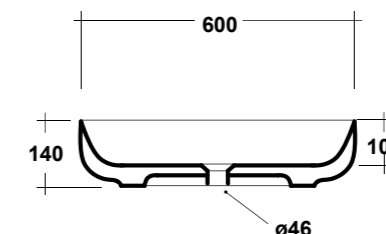

ART. MET4260001

METAMORFOSI LAVABO APPOGGIO
RETTANGOLARE 60X42 SF BIANCO

WHITE 60X42 RECTANGULAR SIT ON
WASHBASIN

Dimensioni/Dimension: 60x42x14 cm
Peso/Weight: 13,5 kg