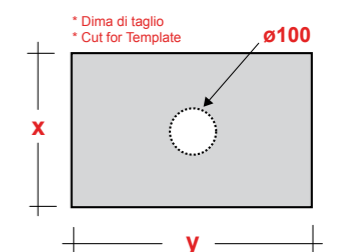

TOKYO

ART. LIL4260001

TOKYO LAVABO APPOGGIO 60X38
SF BIANCO

TOKYO WHITE 60X38
SIT ON WASHBASIN

Dimensioni/Dimension: 60x38x13 cm
Peso/Weight: 13 kg

*Quote d'installazione consigliata
Advised measure for installation