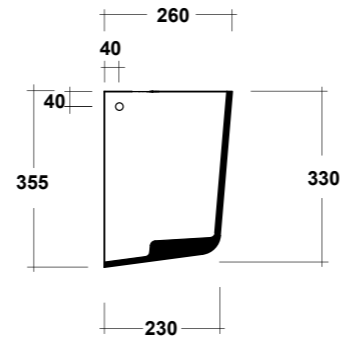

ART. CLE9SCO01

CLEAR/SYNTHESIS
SEMICOLONNIA BIANCO

CLEAR/SYNTHESIS SEMI PEDESTAL
FOR WASHBASIN

Dimensioni/Dimension: 35,5h cm
Peso/Weight: 8 kg