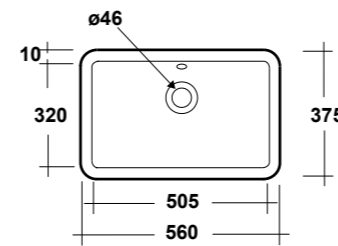

*Quote d'installazione consigliata
Advised measure for installation

ART. LIL4455001

SOTTOPIANO LAVABO OVALE
55X38 SF BIANCO

WHITE 55X38 OVAL UNDER
TOP WASHBASIN

Dimensioni/Dimension: 55x38x18,5 cm
Peso/Weight: 7 kg