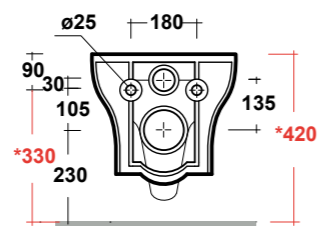

*Quote d'installazione consigliata
Advised measure for installation

ART. CLE220101

CLEAR BIDET SOSPESO MF BIANCO

CLEAR WHITE ONE-HOLE WALL HUNG BIDET

Dimensioni/Dimension: 50x36x30 cm
Peso/Weight: 18 kg