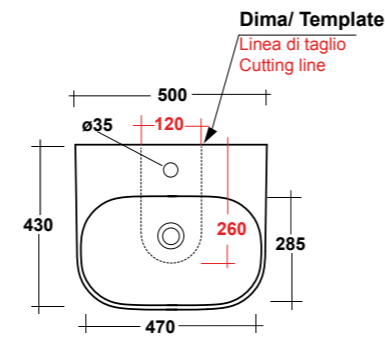

CHROMED BRASS TOWEL RAIL

Peso/Weight: 2 kg

ART. SYN4350101

SYNTHESIS LAVABO APPOGGIO/
SOSPESO 50 MF BIANCO

SYNTHESIS WHITE 50 ONE-HOLE
SIT ON/ WALL HUNG WASHBASIN

Dimensioni/Dimension: 50X43X14 cm
Peso/Weight: 12,5 kg