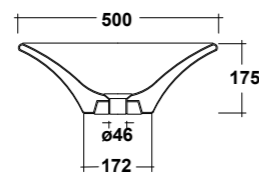

FORMOSA WHITE 50 Ø ROUND SIT ON
WASHBASIN

Dimensioni/Dimension: ø50 CM
Peso/Weight: 9 Kg

ART. FOR9COCS01

FORMOSA COLONNA CENTRO STANZA
BIANCO

FORMOSA WHITE PEDESTAL
FOR FREESTANDING

Dimensioni/Dimension: h70 cm
Peso/Weight: 11,5 Kg