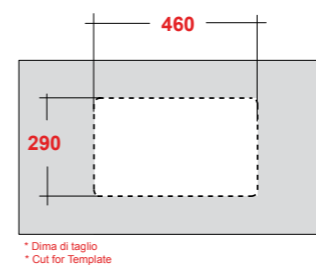

*Quote d'installazione consigliata
Advised measure for installation

ART. LIL4455001

SOTTOPIANO LAVABO OVALE
55X38 SF BIANCO

WHITE 55X38 OVAL UNDER
TOP WASHBASIN

Dimensioni/Dimension: 55x38x18,5 cm
Peso/Weight: 7 kg