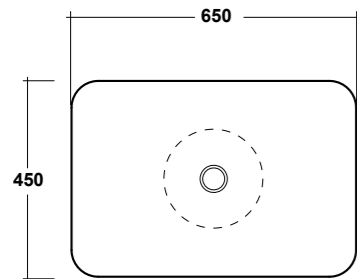

FORMOSA 2.0

D-SHAPE

ART. FOR4265001

FORMOSA LAVABO APPOGGIO
RETTANGOLARE 65 SF BIANCO

FORMOSA WHITE 65 SIT ON WASHBASIN

Dimensioni/Dimension: 65x45 cm
Peso/Weight: 14,5 Kg