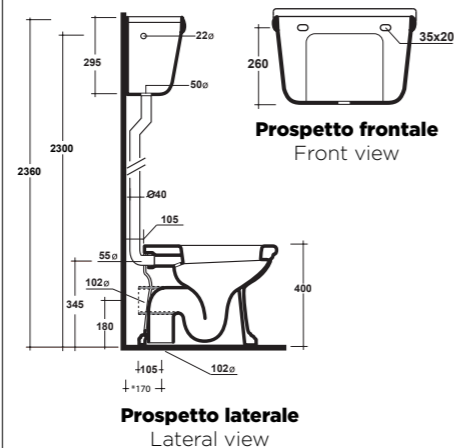

Vista superiore
Top view

Prospetto frontale
Front view

Prospetto laterale
Lateral view

*Quote d'installazione consigliata
Advised measure for installation

ART. IMP210101

MONOFORO / 1 HOLE

ART. IMP210301

TRE FORI / 3 HOLES

BIDET A TERRA BIANCO

WHITE BIDET

Dimensioni/Dimension: 59x37x40 cm
Peso/Weight: 18 kg

*Quote d'installazione consigliata
Advised measure for installation

ART. IMP1103R01

VASO BACK TO WALL (DA INTEGRARE CON CASSETTA DI SCARICO)

BTW WC S/P TRAP (TO COMPLETE WITH FLUSHING CISTERN)

Dimensioni/Dimension: 55x39x42,5 cm
Peso/Weight: 25 kg

RIMLESS

RACCORDI REGOLABILI
ADJUSTABLE ELBOW PIPE

RASCTD*: 8/12 cm
RASB*: 12/15 cm
RAR*: 16/18 cm
RASP*: 30 cm

SCARICO TRASLATO
FLOOR DRAIN
ADJUSTABLE

*Quote d'installazione consigliata
Advised measure for installation

ART. IMP230101

BIDET BTW MONOFORO BIANCO

WHITE ONE HOLE BIDET BTW

Dimensioni/Dimension: 55x39x42,5 cm
Peso/Weight: 22 kg

*Quote d'installazione consigliata
Advised measure for installation

ART. IMP130301

VASO MONOBLOCCO S/P

CLOSE COUPLED WC S/P TRAP
Peso/Weight: 36 kg

ART. IMP71PF201

CASSETTA MONOBLOCCO + MECCANISMO DOPPIO FLUSSO INCLUSO

CISTERN FOR MONOBLOCK + DUAL FLUSH MECHANISME INCLUDED
Peso/Weight: 14 kg

Dimensioni/Dimension: 66x39x90 cm