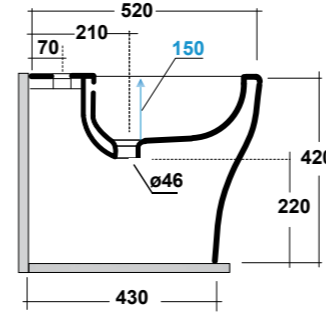

ART. SYN2301N01

SYNTHESIS ECO BIDET BTW
SOSPESO MF BIANCO

SYNTHESIS ECO WHITE ONE HOLE
BIDET BTW

Dimensioni/Dimension: 52x36x42 cm
Peso/Weight: 22,5 kg