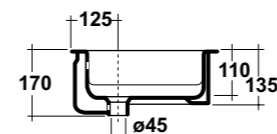

TONDO

ART. LIL4B41001
TONDO LAVABO APPOGGIO Ø 41
SF BIANCO

ROUND SIT ON Ø41 WASHBASIN
Dimensioni/Dimension: Ø41x13 cm
Peso/Weight: 8 kg

*Quote d'installazione consigliata
Advised measure for installation

ROGER

ART. LIL46R5101
ROGER LAVABO INCASSO/SOSPESO
54,5X48 MF BIANCO

RECTANGULAR OVER TOP
WASHBASIN (ONE HOLE)
Dimensioni/Dimension: 54,5x48 cm
Peso/Weight: 11 kg

3 FORI
A RICHIESTA
THREE HOLES
ON REQUEST

Dima/ Template
Linea di taglio
Cutting line

*Quote d'installazione consigliata
Advised measure for installation

TRIS

ART. LIL4242001
TRIS LAVABO APPOGGIO/INCASSO
TONDO 42 SF BIANCO

TRIS WHITE 42 ROUND SIT ON/
RECESSED WASHBASIN
Dimensioni/Dimension: Ø42x17 cm
Peso/Weight: 12 kg

*Quote d'installazione consigliata
Advised measure for installation

DRESS

ART. LIL4663001
DRESS LAVABO INCASSO SOPRA/
SOTTOPIANO 61 SF BIANCO

DRESS WHITE 61 RECESSED UPON/
UNDER TOP WASHBASIN
Dimensioni/Dimension: 62,5x39,5x17 cm
Peso/Weight: 16,5 kg

*Quote d'installazione consigliata
Advised measure for installation

VYNIL

ART. VYN4640001
VYNIL LAVABO INCASSO
TONDO 40 SF BIANCO

VYNIL RECESSED BASIN WITH CERAMIC
WASTE AND DECORATION
Dimensioni/Dimension: Ø40x12,5 cm
Peso/Weight: 6,5 kg

*Quote d'installazione consigliata
Advised measure for installation

EXPORT

ART. LIL4658101
EXPORT LAVABO INCASSO 58X49
MF BIANCO

EXPORT WHITE 58X49 ONE-HOLE
RECESSED WASHBASIN
Dimensioni/Dimension: 58x49x20 cm
Peso/Weight: 11 kg

*Quote d'installazione consigliata
Advised measure for installation