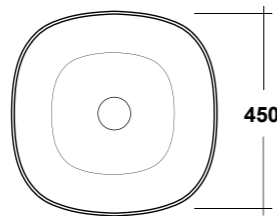

ART. MET4204001

METAMORFOSI LAVABO APPOGGIO
QUADRO 45 SF BIANCO

METAMORFOSI WHITE 45 Ø SQUARE SIT ON
WASHBASIN

Dimensioni/Dimension: 45x45x14 cm
Peso/Weight: 11,5 kg