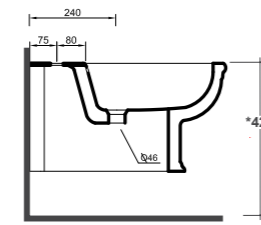

*Quote d'installazione consigliata
Advised measure for installation