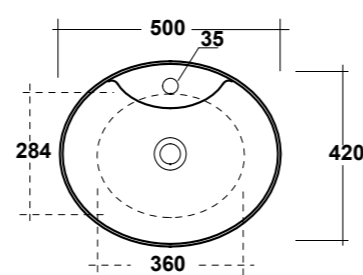

TREND

LAVABI - WASHBASINS

TREND

LAVABI - WASHBASINS

AREA TECNICA :: TECHNICAL AREA

ART. TRE42RE5001

TREND LAVABO APPOGGIO
RETTANGOLARE 50X38 SF BIANCO

TREND WHITE 50X38 RECTANGULAR
SIT ON WASHBASIN

Dimensioni/Dimension: 50x38x14 cm
Peso/Weight: 10,5 kg

*Quote d'installazione consigliata
Advised measure for installation

ART. TRE42TO42101

TREND LAVABO APPOGGIO
TONDO 42 MF BIANCO

TREND WHITE 42 ONE-HOLE
ROUND SIT ON WASHBASIN

Dimensioni/Dimension: 42x42x14 cm
Peso/Weight: 9 kg

*Quote d'installazione consigliata
Advised measure for installation

ART. TRE42OV50101

TREND LAVABO APPOGGIO
OVALE 50X42 MF BIANCO

TREND WHITE 50X42 ONE-HOLE
OVAL SIT ON WASHBASIN

Dimensioni/Dimension: 50x42x14 cm
Peso/Weight: 11 kg

*Quote d'installazione consigliata
Advised measure for installation

ART. TRE42QU42101

TREND LAVABO APPOGGIO
QUADRO 42 MF BIANCO

TREND WHITE 42 ONE-HOLE SQUARE
SIT ON WASHBASIN

Dimensioni/Dimension: 42x42x14 cm
Peso/Weight: 13 kg

*Quote d'installazione consigliata
Advised measure for installation