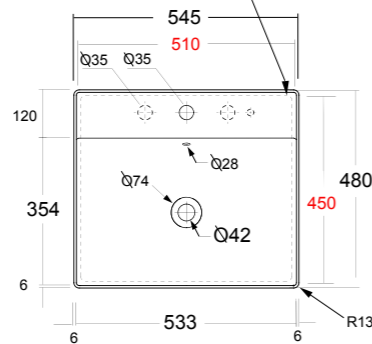

TONDO

ART. LIL4B41001
TONDO LAVABO APPOGGIO Ø 41
SF BIANCO

ROUND SIT ON Ø41 WASHBASIN
Dimensioni/Dimension: Ø41x13 cm
Peso/Weight: 8 kg

*Quote d'installazione consigliata
Advised measure for installation

ROGER

ART. LIL46R5101
ROGER LAVABO INCASSO/SOSPESO
54,5X48 MF BIANCO

RECTANGULAR OVER TOP
WASHBASIN (ONE HOLE)
Dimensioni/Dimension: 54,5x48 cm
Peso/Weight: 11 kg

3 FORI
A RICHIESTA
THREE HOLES
ON REQUEST

Dima/ Template
Linea di taglio
Cutting line

*Quote d'installazione consigliata
Advised measure for installation

TRIS

ART. LIL4242001
TRIS LAVABO APPOGGIO/INCASSO
TONDO 42 SF BIANCO

TRIS WHITE 42 ROUND SIT ON/
RECESSED WASHBASIN
Dimensioni/Dimension: Ø42x17 cm
Peso/Weight: 12 kg

*Quote d'installazione consigliata
Advised measure for installation

DRESS

ART. LIL4663001
DRESS LAVABO INCASSO SOPRA/
SOTTOPIANO 61 SF BIANCO

DRESS WHITE 61 RECESSED UPON/
UNDER TOP WASHBASIN
Dimensioni/Dimension: 62,5x39,5x17 cm
Peso/Weight: 16,5 kg

*Quote d'installazione consigliata
Advised measure for installation

VYNIL

ART. VYN4640001
VYNIL LAVABO INCASSO
TONDO 40 SF BIANCO

VYNIL RECESSED BASIN WITH CERAMIC
WASTE AND DECORATION
Dimensioni/Dimension: Ø40x12,5 cm
Peso/Weight: 6,5 kg

*Quote d'installazione consigliata
Advised measure for installation

EXPORT

ART. LIL4658101
EXPORT LAVABO INCASSO 58X49
MF BIANCO

EXPORT WHITE 58X49 ONE-HOLE
RECESSED WASHBASIN
Dimensioni/Dimension: 58x49x20 cm
Peso/Weight: 11 kg

*Quote d'installazione consigliata
Advised measure for installation