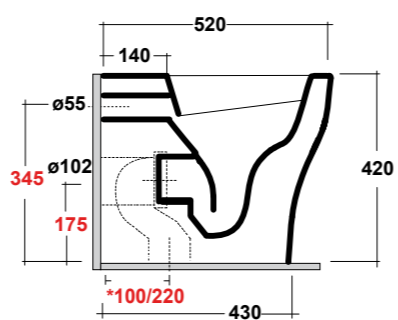

ART. SYN1103R01

SYNTHESIS ECO VASO BTW
RIMLESS BIANCO

SYNTHESIS ECO WHITE BTW
RIMLESS WC

Dimensioni/Dimension: 52x36x42 cm
Peso/Weight: 23,5 kg