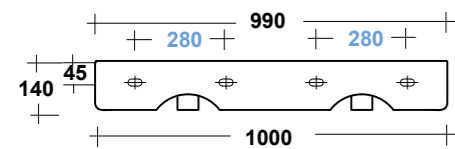

TRATTO

LAVABI - WASHBASINS

ART. TRA4110101

TRATTO LAVABO SOSPESO 100
MF BIANCO

TRATTO WHITE 100 ONE-HOLE WALL
HUNG WASHBASIN

Dimensioni/Dimension: 100x41x14 cm