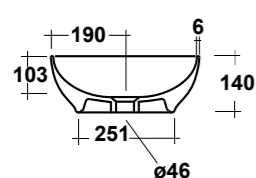

TREND

LAVABI - WASHBASINS

TREND

LAVABI - WASHBASINS

AREA TECNICA :: TECHNICAL AREA

ART. TRE42RE5001

TREND LAVABO APPOGGIO
RETTANGOLARE 50X38 SF BIANCO

TREND WHITE 50X38 RECTANGULAR
SIT ON WASHBASIN

Dimensioni/Dimension: 50x38x14 cm
Peso/Weight: 10,5 kg