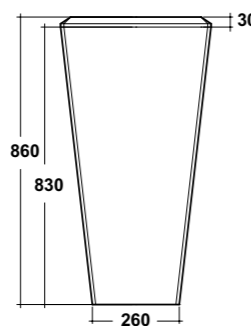

*Quote d'installazione consigliata
Advised measure for installation

FORMOSA

ART. FOR4265001
FORMOSA LAVABO APPOGGIO
RETTANGOLARE 65 SF BIANCO

FORMOSA WHITE 65 SIT ON WASHBASIN

Dimensioni/Dimension: 65x45 cm
Peso/Weight: 14,5 Kg