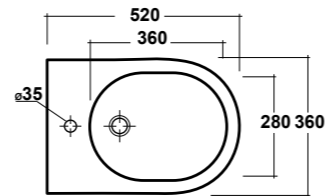

ART. MIL220101

MILADY BIDET SOSPESO MF BIANCO

MILADY WHITE ONE-HOLE
WALL HUNG BIDET

Dimensioni/Dimension: 52X36x27 cm
Peso/Weight: 18 kg