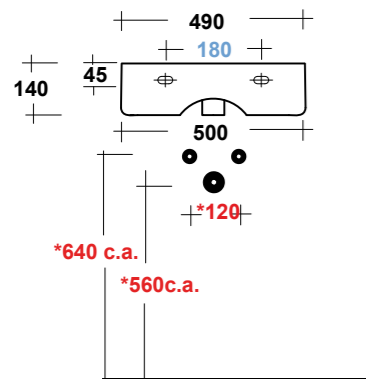

TRATTO

LAVABI - WASHBASINS

ART. TRA4150101

TRATTO LAVABO SOSPESO 50 MF BIANCO

TRATTO WHITE 50 ONE-HOLE WALL HUNG WASHBASIN

Dimensioni/Dimension: 50x41x14 cm