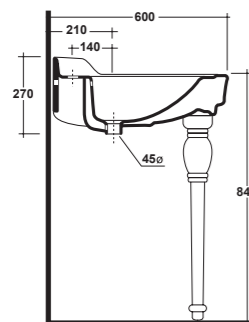

CONSOLE 100X60 CM. INSTALLATION ON PEDESTAL, TWIN CERAMIC LEGS AND FREE STANDING FURNITURE

Dimensioni/Dimension: 100x60x27 cm
Peso/Weight: 35 kg

ART. IMP4371101
MONOFORO / 1 HOLE

ART. IMP4371301
TRE FORI / 3 HOLES