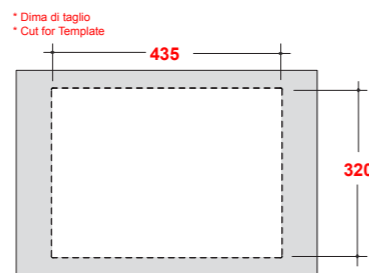

SYDNEY

ART. LIL4450001

SOTTOPIANO LAVABO
RETTANGOLARE 50 SF BIANCO

WHITE 50 RECTANGULAR
UNDER TOP WASHBASIN

Dimensioni/Dimension: 50x38 cm
Peso/Weight: 9 kg

*Quote d'installazione consigliata
Advised measure for installation

SOTTOPIANO

ART. LIL4457001

SOTTOPIANO LAVABO OVALE
59X45 SF BIANCO

WHITE 59X45 OVAL UNDER
TOP/RECESSED WASHBASIN

Dimensioni/Dimension: 59x44,5x20 cm
Peso/Weight: 13 kg