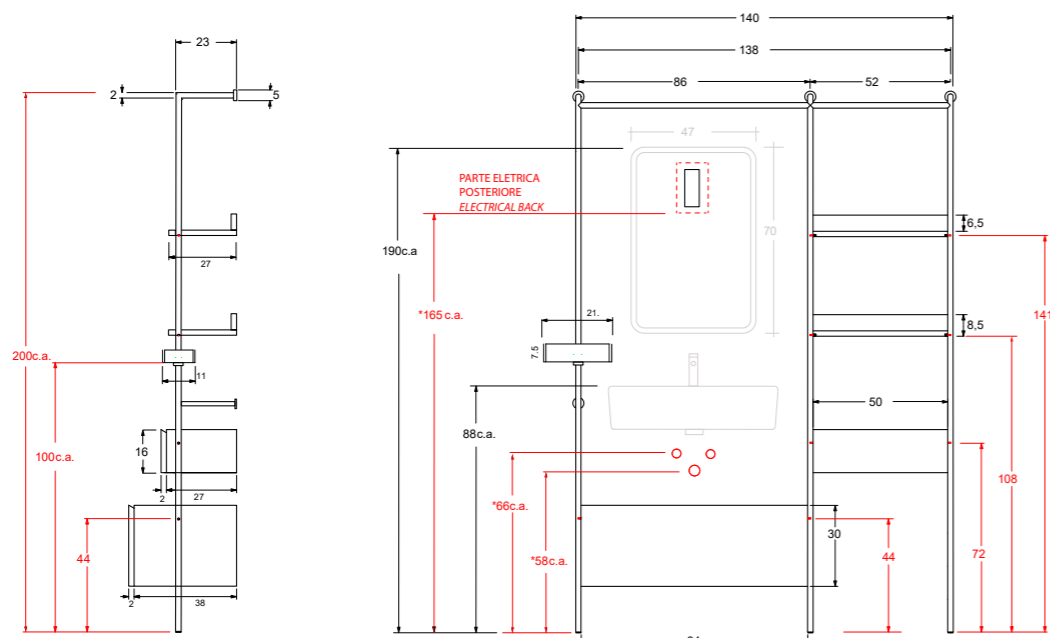

ATELIER

FULL CONCEPT

Composizione **ATELIER** completa
ATELIER full composition:

COMPORRE CON I SEGUENTI ARTICOLI:
SINGLE BASINS TO BE COMPOSED OF:

ATEST140(36-23) - ATEMOB80(08-20) - ATECASS50(38-34) - ATEPIA50(38-34)
ATEPOUF(19-02) - ATESPI20(36-23) - ATESPRE47 - ATESCA - ATEBIC01

ESCLUSO
LAVABO,
SIFONE E
RUBINETTERIA
=
EXCLUDING
SIPHON,
BASIN AND
TAPS

ART. ATEST140--

STRUTTURA PORTANTE IN OTTONE

BRASS SUPPORTING STRUCTURE

36 CROMO CHROME 23 NERO OPACO MATT BLACK

ART. ATEMOB80--

MOBILE SOFT CLOSE PER STRUTTURA PORTANTE

SOFT CLOSE FURNITURE FOR SUPPORTING STRUCTURE

20 TORTORA DOVE-GREY 08 BLU BLUE

ART. ATEPIA50--

RIPIANO PORTA OGGETTI PER STRUTTURA PORTANTE

SHELF FOR SUPPORTING STRUCTURE

38 ROVERE OAK 34 WENGÉ WENGÉ

ART. ATECASS50--

CASSETTO SOFT CLOSE PER STRUTTURA PORTANTE

SOFT CLOSE DRAWER FOR SUPPORTING STRUCTURE

38 ROVERE OAK 34 WENGÉ WENGÉ

*Quote d'installazione consigliata
Advised measure for installation