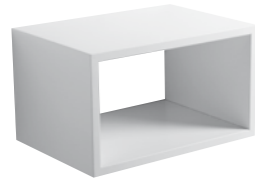

D-SHAPE

CLEAR

D-SHAPE

ART. ZTOP60

TOP SOSPESO PER LAVABO
+ KIT FISSAGGIO

WALL HUNG FURNITURE FOR
WASHBASIN + FIXING KIT

Dimensioni/Dimension: 60x42,5x35 cm
Peso/Weight: 12 kg

Vista superiore
Top view