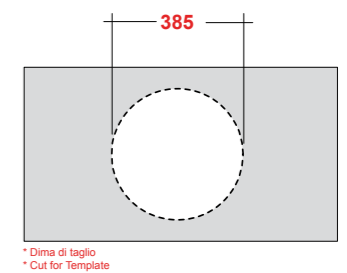

*Quote d'installazione consigliata
Advised measure for installation