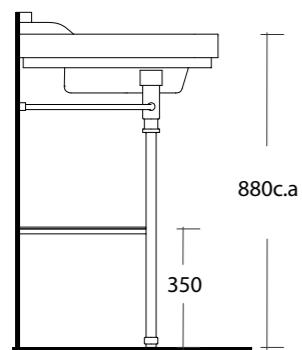

IMPERO STYLE CLASSIC

ART. IMST70
STRUTTURA IN OTTONE
CON PORTASALVIETTE E RIPIANO
PER CONSOLE 70 CM

CHROMED BRASS FRAME WITH
TOWEL RAIL AND GLASS SHELF FOR
CONSOLE 70 CM
Peso/Weight: 4 kg

ART. IMST100
CSTRUTTURA IN OTTONE
CON PORTASALVIETTE
E RIPIANO PER CONSOLE 100 CM

CHROMED BRASS FRAME WITH
TOWEL RAIL AND GLASS SHELF
FOR CONSOLE 100 CM
Peso/Weight: 6 kg

- **36** CROMO
  CHROME
- **OR** ORO
  GOLD
- **BR** BRONZO
  BRONZE

ART. IMP4650001
LAVABO SOPRAPIANO 50X40 CM.
INSTALLAZIONE SU MARMO

OVER TOP 50X40 CM BASIN.
INSTALLATION ON MARBLE

Dimensioni/Dimension: 50x40x17,5 cm
Peso/Weight: 6,5 kg

ART. IMMO100
MOBILE LACCATO

FREE STANDING FURNITURE

Dimensioni/Dimension: 100x77x60 cm
Peso/Weight: 40 kg

POMELLO INCLUSO
= KNOB
GLASS-DOOR
INCLUDED

- **00** BIANCO LUCIDO
  GLOSSY WHITE
- **00N** NERO LUCIDO
  GLOSSY BLACK

ART. IMTOP10
TOP MARMO SAGOMATO

SHAPED MARBLE

Dimensioni/Dimension: 91x54x2 cm
Peso/Weight: 18 kg

- **101** MONOFORO
  1 HOLE
- **301** TRE FORI
  3 HOLES
- **103** MONOFORO
  1 HOLE
- **303** TRE FORI
  3 HOLES

IMPERO STYLE CLASSIC

ART. IMP4060001
LAVABO OVALE DA
APPOGGIO - INCASSO

OVAL WASH BASIN
OVER TOP - UPON TOP

Dimensioni/Dimension: 60x45x12 cm
Peso/Weight: 12,5 kg

ART. IMVE180
VETRINA CON DUE CASSETTI
GLASS-DOOR CABINET WITH
TWO DRAWERS

Dimensioni/Dimension: 48x36x180 cm
Peso/Weight: 48 kg

POMELLO INCLUSO
= KNOB
GLASS-DOOR
INCLUDED

- **01** BIANCO LUCIDO
  GLOSSY WHITE
- **13** NERO LUCIDO
  GLOSSY BLACK

Vista superiore
Top view

Prospetto frontale
Front view

Prospetto laterale
Lateral view