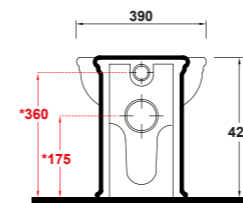

ART. IMP1103R01

VASO BACK TO WALL (DA INTEGRARE CON CASSETTA DI SCARICO)

BTW WC S/P TRAP (TO COMPLETE WITH FLUSHING CISTERN)

Dimensioni/Dimension: 55x39x42,5 cm
Peso/Weight: 25 kg

RIMLESS

RACCORDI REGOLABILI
ADJUSTABLE ELBOW PIPE

RASCTD*: 8/12 cm
RASB*: 12/15 cm
RAR*: 16/18 cm
RASP*: 30 cm

SCARICO TRASLATO
FLOOR DRAIN
ADJUSTABLE

*Quote d'installazione consigliata
Advised measure for installation