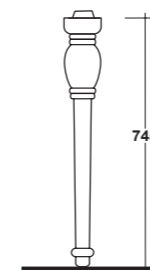

TWIN CERAMIC LEGS FOR CONSOLE 100 CM (ART. IMP4C10101/IMP4C10301)

Dimensioni/Dimension: H 74,5 cm
Peso/Weight: 4,5 kg

IMPERO STYLE

CLASSIC

ART. IMMO100

MOBILE PER CONSOLE 100 CM (ART. IMP4C10101/IMP4C10301)