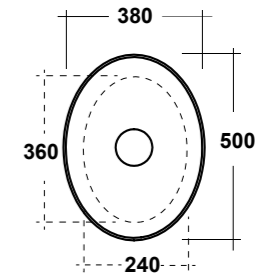

ART. TRE42OV50001

LAVABO APPOGGIO OVALE 50X38
SF BIANCO

TREND WHITE 50X38 OVAL
SIT ON WASHBASIN

Dimensioni/Dimension: 50x38x14 cm
Peso/Weight: 9 kg