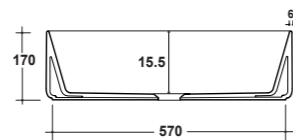

Dimensioni/Dimension: Ø40xh 17 cm
Peso/Weight: 9 kg

ART. OPE42OV60001

LAVABO OPEN 60 OVALE
DA APPOGGIO

OPEN 60 OVAL
WASHBASIN OVER TOP

Dimensioni/Dimension: 60x40xh 17 cm
Peso/Weight: 14 kg

ART. OPE42TO40101