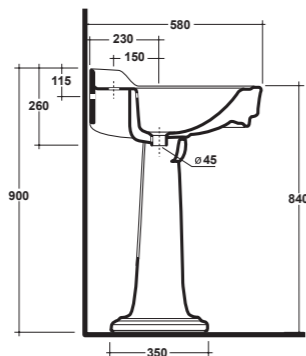

ART. IMP4371101
MONOFORO / 1 HOLE

ART. IMP4371301
TRE FORI / 3 HOLES

LAVABO 70X58 CM. INSTALLAZIONE SU COLONNA E MOBILE

WASH BASIN 70X58 CM. INSTALLATION ON PEDESTAL AND FREE STANDING FURNITURE

Dimensioni/Dimension: 70x58x26 cm
Peso/Weight: 22 kg