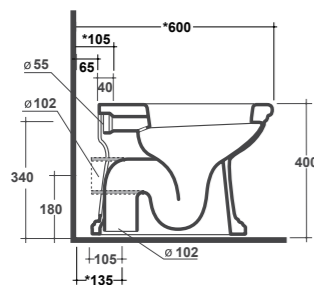

IMPERO STYLE CLASSIC

IMPERO STYLE CLASSIC

ART. IMP110101

VASO SCARICO A TERRA S

WC BOWL S/FLOOR TRAP
Peso/Weight: 19 kg

ART. IMP110201

VASO SCARICO A PARETE P

WC BOWL P/WALL TRAP
Peso/Weight: 19 kg

Dimensioni/Dimension: 57x39x40 cm

*Quote d'installazione consigliata
Advised measure for installation

ART. IMP74PL101

CASSETTA ALTA CON COPERCHIO

HIGH LEVEL CISTERN WITH COVER
Dimensioni/Dimension: 46,5x22x26 cm
Peso/Weight: 14 kg