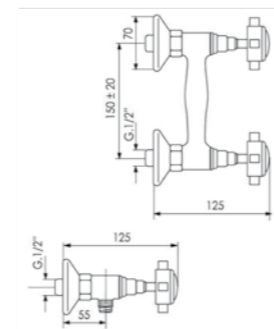

KENSINGTON

RUBINETTERIA - TAPS

KENSINGTON

RUBINETTERIA - TAPS

ART. 3700WC-S

MONOCOMANDO PER VASCA ESTERNO
CON COLONNA DOCCIA CON
SUPPORTO SCORREVOLE

EXTERNAL BATH MIXER WITH SHOWER
COLUMN WITH SLIDING HOLDER

ART. 3700

GRUPPO VASCA ESTERNO
CON DOCCIA

EXTERNAL BATHTUB SET
WITH SHOWER

ART. 3700L

GRUPPO VASCA ESTERNO
CON DOCCIA

EXTERNAL BATHTUB SET
WITH SHOWER

ART. 3765

BATTERIA BORDO VASCA 4 FORI

4-HOLE BATH BORDER SET

ART. 3707

GRUPPO PER DOCCIA ESTERNO
SENZA FLESSIBILE

EXTERNAL SHOWER
WITHOUT FLEXIBLE

ART. 3707WS

GRUPPO PER DOCCIA ESTERNO
CON SALISCENDI

EXTERNAL SHOWER MIXER
WITH SLIDING RAIL

ART. 3716

RUBINETTO INCASSO 1/2"

1/2" BUILT-IN TAP