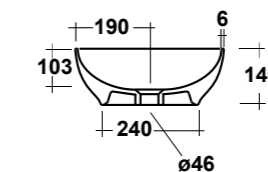

TREND

LAVABI - WASHBASINS

ART. TRE42QU38001

TREND LAVABO APPOGGIO
QUADRO 38 SF BIANCO

TREND WHITE 38 SQUARE
SIT ON WASHBASIN

Dimensioni/Dimension: 38x38x14 cm
Peso/Weight: 7,5 kg