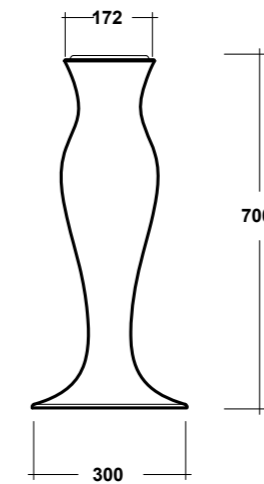

*Quote d'installazione consigliata
Advised measure for installation

FORMOSA

ART. FOR9CO01
FORMOSA COLONNA BIANCO
FORMOSA WHITE PEDESTAL

Dimensioni/Dimension: h70 cm
Peso/Weight: 10 Kg