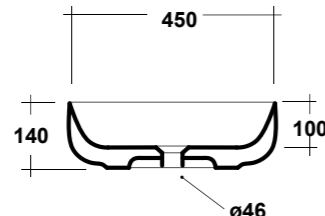

ART. MET4204001

METAMORFOSI LAVABO APPOGGIO
QUADRO 45 SF BIANCO

METAMORFOSI WHITE 45 Ø SQUARE SIT ON
WASHBASIN

Dimensioni/Dimension: 45x45x14 cm
Peso/Weight: 11,5 kg