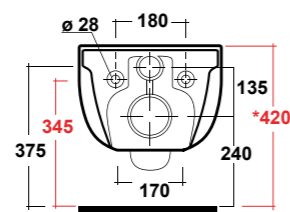

MILADY

D-SHAPE

ART. MIL130301

MILADY VASO MBL. BTW
RIMLESS BIANCO

MILADY WHITE CC PAN RIMLESS WC
Peso/Weight: 32 kg

ART. MIL71PF101

MILADY CASSETTA MBL. P.F. BIANCO

MILADY WHITE CC PAN BOTTOM
INLET CISTERN
Peso/Weight: 14 kg

Dimensioni/Dimension: 62x36x87 cm

*Quote d'installazione consigliata
Advised measure for installation

ART. MIL120201

MILADY VASO SOSPESO RIMLESS
BIANCO
MILADY WHITE WALL HUNG
RIMLESS WC

Dimensioni/Dimension: 52X36x27 cm
Peso/Weight: 22 kg

*Quote d'installazione consigliata
Advised measure for installation

ART. MIL220101

MILADY BIDET SOSPESO MF BIANCO

MILADY WHITE ONE-HOLE
WALL HUNG BIDET

Dimensioni/Dimension: 52X36x27 cm
Peso/Weight: 18 kg

*Quote d'installazione consigliata
Advised measure for installation

ART. C6CL01

COPRIWATER TERMOINDURENTE

UREA SEAT COVER

Peso/Weight: 3 kg

ART. C4CN01

COPRIWATER TERMOINDURENTE
CON CHIUSURA RALLENTATA

UREA SOFT CLOSE SYSTEM
SEAT COVER

Peso/Weight: 3kg

TAKE OFF

ART. C5CN01

COPRIWATER SLIM TERMOINDURENTE
CON CHIUSURA RALLENTATA

SLIM UREA SOFT CLOSE
SYSTEM SEAT COVER

Peso/Weight: 3kg

TAKE OFF