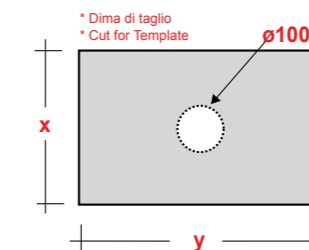

TREND

LAVABI - WASHBASINS

ART. TRE42QU38001

TREND LAVABO APPOGGIO
QUADRO 38 SF BIANCO

TREND WHITE 38 SQUARE
SIT ON WASHBASIN

Dimensioni/Dimension: 38x38x14 cm
Peso/Weight: 7,5 kg