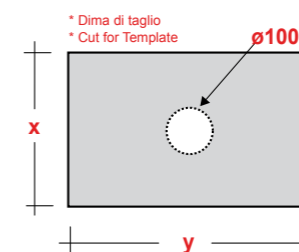

ART. MET4260001

METAMORFOSI LAVABO APPOGGIO
RETTANGOLARE 60X42 SF BIANCO

WHITE 60X42 RECTANGULAR SIT ON
WASHBASIN

Dimensioni/Dimension: 60x42x14 cm
Peso/Weight: 13,5 kg