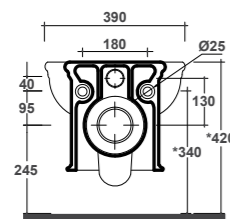

IMPERO STYLE CLASSIC

IMPERO STYLE CLASSIC

ART. IMP120201

VASO SOSPESO (DA INTEGRARE CON CASSETTA DI SCARICO)

WALL HUNG WC (TO COMPLETE WITH FLUSHING CISTERN)

Dimensioni/Dimension: 54x39 cm
Peso/Weight: 21 kg

*Quote d'installazione consigliata
Advised measure for installation

ART. IMP220101

BIDET SOSPESO MONOFORO

ONE HOLE WALL HUNG BIDET

Dimensioni/Dimension: 54x39 cm
Peso/Weight: 21 kg