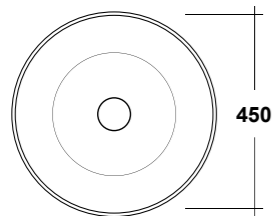

METAMORFOSI

LAVABI - WASHBASINS

ART. MET4245001

METAMORFOSI LAVABO APPOGGIO
TONDO 45 SF BIANCO

METAMORFOSI WHITE 45 Ø ROUND SIT ON
WASHBASIN

Dimensioni/Dimension: Ø45 cm
Peso/Weight: 11 kg