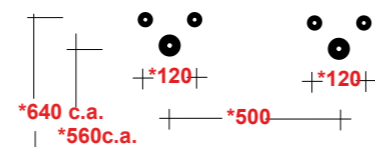

ART. TRA4210101

TRATTO LAVABO APPOGGIO 100
MF BIANCO

TRATTO WHITE 100 ONE-HOLE SIT ON
WASHBASIN

Dimensioni/Dimension: 100x41x14 cm