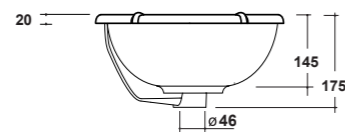

ART. IMP4650001
LAVABO SOPRAPIANO 50X40 CM.
INSTALLAZIONE SU MARMO

OVER TOP 50X40 CM BASIN.
INSTALLATION ON MARBLE

Dimensioni/Dimension: 50x40x17,5 cm
Peso/Weight: 6,5 kg