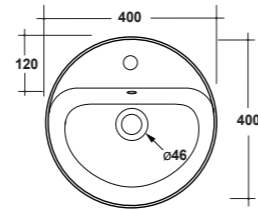

ART. OPE42TO40101

LAVABO OPEN 40 TONDO
DA APPOGGIO (MONOFORO)

OPEN 40 ROUND WASHBASIN
OVER TOP (ONE HOLE)

Dimensioni/Dimension: Ø40xh 17 cm
Peso/Weight: 11 kg