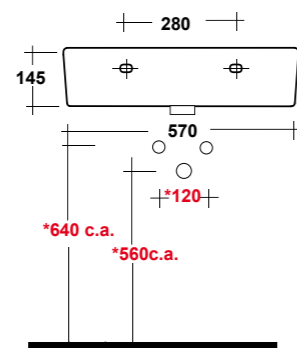

ART. SYN4360101

SYNTHESIS LAVABO APPOGGIO/
SOSPESO 60 MF BIANCO

SYNTHESIS WHITE 60 ONE-HOLE
SIT ON/ WALL HUNG WASHBASIN

Dimensioni/Dimension: 60X43X14 cm
Peso/Weight: 14,5 kg