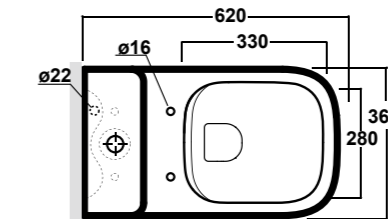

ART. SYN71PF101

SYNTHESIS CASSETTA MBL. P.F. BIANCO

SYNTHESIS WHITE CC PAN
BOTTOM INLET CISTERN
Peso/Weight: 13 kg

Dimensioni/Dimension: 63x36x87 cm