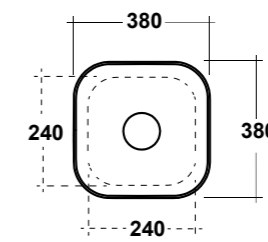

TREND

LAVABI - WASHBASINS

ART. TRE42QU38001

TREND LAVABO APPOGGIO
QUADRO 38 SF BIANCO

TREND WHITE 38 SQUARE
SIT ON WASHBASIN

Dimensioni/Dimension: 38x38x14 cm
Peso/Weight: 7,5 kg