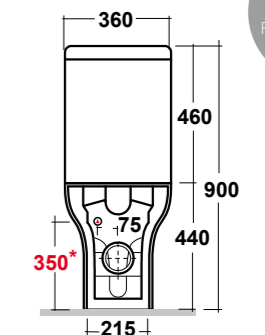

CLEAR VASO MBL BTW BIANCO

CLEAR WHITE CC PAN WC
Peso/Weight: 29 kg

ART. CLE71PF101

CLEAR CASSETTA MBL. P.F.
CLEAR BIANCO

CLEAR WHITE CC PAN RIGHT TAP HOLE CISTERN
Peso/Weight: 13 kg

Dimensioni/Dimension: 63x36x90 cm