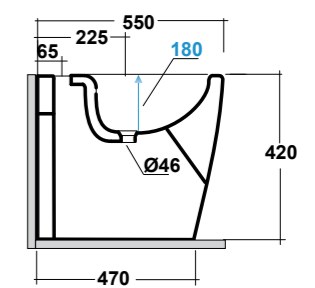

*Quote d'installazione consigliata
Advised measure for installation