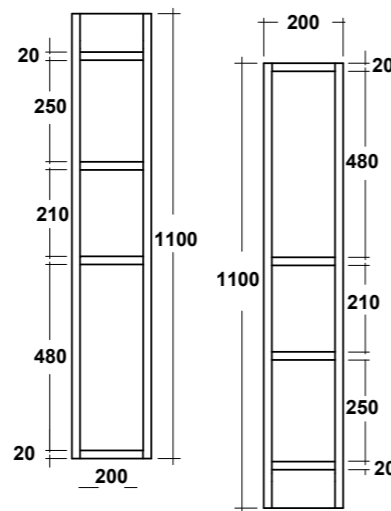

SYNTHESIS ECO

SOFT SQUARE SHAPE

ART. C9SYN01

COPRIWATER TERMOINDURENTE

UREA SEAT COVER

Peso/Weight: 3 kg

TAKE↑↓OFF*

ART. C6SYN01

COPRIWATER TERMOINDURENTE

UREA SEAT COVER

ART. C8SYN01

COPRIWATER TERMOINDURENTE DISPOSITIVO SOFT CLOSE

UREA SOFT CLOSE SYSTEM SEAT COVER

Peso/Weight: 3 kg

TAKE↑↓OFF*

ART. ATESPRE47

SPECCHIO RETTANGOLARE SABBATO A LED
RECTANGULAR SANDBLASTED MIRROR LED

Dimensioni/Dimension: 70x47 cm
Peso/Weight: 4 kg

ART. ATESPQU70

SPECCHIO RETTANGOLARE SABBATO A LED
RECTANGULAR SANDBLASTED MIRROR LED

Dimensioni/Dimension: 70x70 cm
Peso/Weight: 6,5 kg

ART. ATESPRE120

SPECCHIO RETTANGOLARE SABBATO A LED
RECTANGULAR SANDBLASTED MIRROR LED

Dimensioni/Dimension: 70x120 cm
Peso/Weight: 11 kg