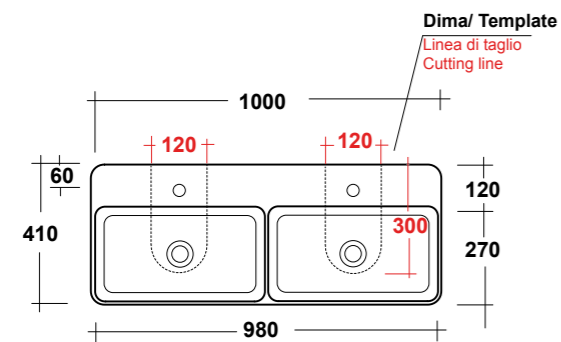

TRATTO

LAVABI - WASHBASINS

ART. TRA4110101

TRATTO LAVABO SOSPESO 100
MF BIANCO

TRATTO WHITE 100 ONE-HOLE WALL
HUNG WASHBASIN

Dimensioni/Dimension: 100x41x14 cm