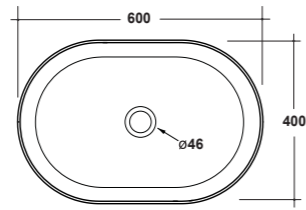

Dimensioni/Dimension: Ø40xh 17 cm
Peso/Weight: 9 kg

ART. OPE42OV60001

LAVABO OPEN 60 OVALE
DA APPOGGIO

OPEN 60 OVAL
WASHBASIN OVER TOP

Dimensioni/Dimension: 60x40xh 17 cm
Peso/Weight: 14 kg

ART. OPE42TO40101