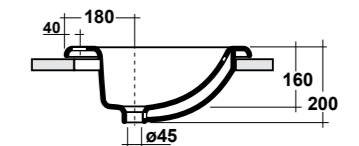

EXPORT

ART. LIL4658101
EXPORT LAVABO INCASSO 58X49
MF BIANCO

EXPORT WHITE 58X49 ONE-HOLE
RECESSED WASHBASIN
Dimensioni/Dimension: 58x49x20 cm
Peso/Weight: 11 kg