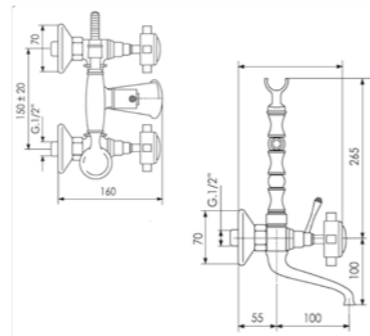

ART. 3700L

GRUPPO VASCA ESTERNO
CON DOCCIA

EXTERNAL BATHTUB SET
WITH SHOWER