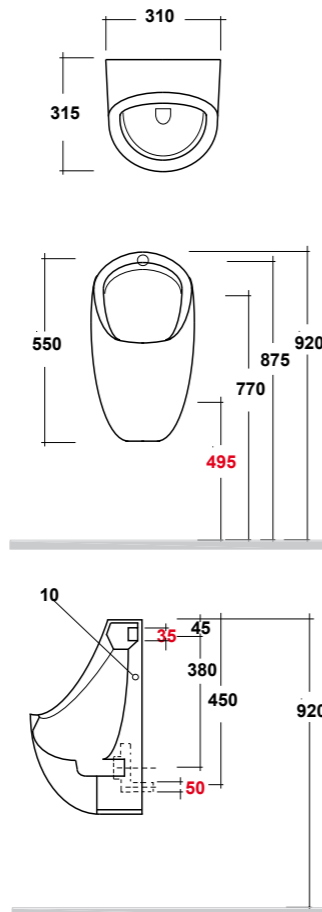

ART. ORI50101

ECO ORINATOIO A
PARETE BIANCO

ECO WHITE
WALL HUNG URINAL

Dimensioni/Dimension: 31X31,5X55 cm
Peso/Weight: 13,5 kg