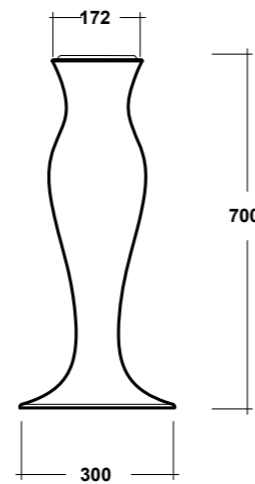

FORMOSA WHITE 50 Ø ROUND SIT ON
WASHBASIN

Dimensioni/Dimension: ø50 CM
Peso/Weight: 9 Kg

ART. FOR9COCS01

FORMOSA COLONNA CENTRO STANZA
BIANCO

FORMOSA WHITE PEDESTAL
FOR FREESTANDING

Dimensioni/Dimension: h70 cm
Peso/Weight: 11,5 Kg