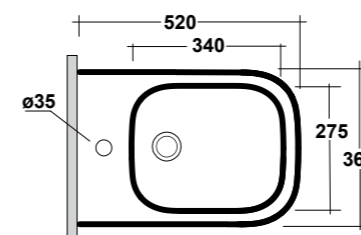

ART. SYN2301N01

SYNTHESIS ECO BIDET BTW
SOSPESO MF BIANCO

SYNTHESIS ECO WHITE ONE HOLE
BIDET BTW

Dimensioni/Dimension: 52x36x42 cm
Peso/Weight: 22,5 kg