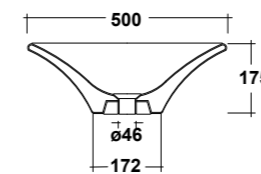

FORMOSA

ART. FOR4250001
FORMOSA LAVABO APPOGGIO
TONDO 50 SF BIANCO

FORMOSA WHITE 50 Ø ROUND SIT ON
WASHBASIN

Dimensioni/Dimension: ø50 CM
Peso/Weight: 9 Kg