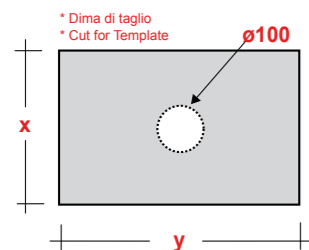

PADDLE

LAVABI - WASHBASINS

ART. PAD4B42001

PADDLE LAVABO APPOGGIO 45X45
SF BIANCO

PADDLE WHITE 45X45
SIT ON WASHBASIN

Dimensioni/Dimension: 45X45X15 cm
Peso/Weight: 9 kg