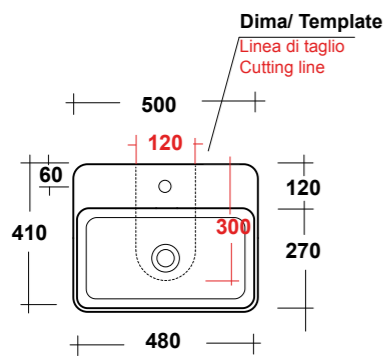

TRATTO WHITE 50 ONE-HOLE WALL HUNG WASHBASIN

Dimensioni/Dimension: 50x41x14 cm

ART. TRA4250101

TRATTO LAVABO APPOGGIO 50 MF BIANCO

TRATTO WHITE 50 ONE-HOLE SIT ON WASHBASIN

Dimensioni/Dimension: 50x41x14 cm