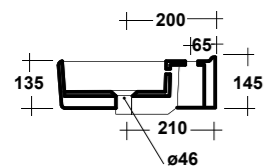

SYNTHESIS ECO

SOFT SQUARE SHAPE

ART. SYN4370101

SYNTHESIS LAVABO APPOGGIO/
SOSPESO 70 MF BIANCO

SYNTHESIS WHITE 70 ONE-HOLE
SIT ON/ WALL HUNG WASHBASIN

Dimensioni/Dimension: 70X43X14,5 cm
Peso/Weight: 16,5 kg