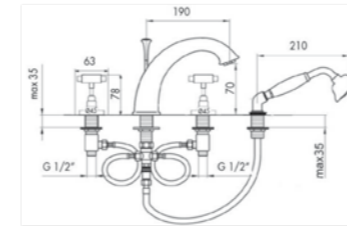

ART. 3765

BATTERIA BORDO VASCA 4 FORI

4-HOLE BATH BORDER SET