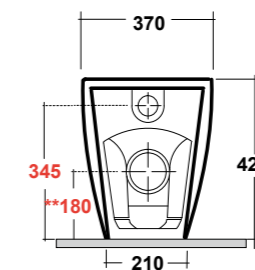

ART. FOR1103R01

FORMOSA 2.0 VASO BTW
RIMLESS BIANCO

FORMOSA 2.0 WHITE BTW RIMLESS WC

Dimensioni/Dimension: 55x37x42 cm
Peso/Weight: 25 Kg

RIMLESS

RACCORDI REGOLABILI
ADJUSTABLE ELBOW PIPE

RASCTD*: 10/14 cm
RASB*: 15/17 cm
RAR1*: 16/20 cm
RASP**: 30 cm

SCARICO
TRASLATO
=
FLOOR DRAIN
ADJUSTABLE

*Quote d'installazione consigliata
Advised measure for installation

ART. FOR2101N01

FORMOSA 2.0 BIDET BTW MF BIANCO

FORMOSA 2.0 WHITE BIDET BTW
ONE HOLE

Dimensioni/Dimension: 55x37x42 cm
Peso/Weight: 21,5 Kg