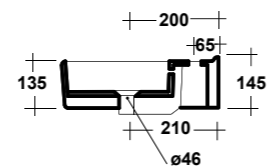

CHROMED BRASS TOWEL RAIL

Peso/Weight: 2 kg

ART. SYN4350101

SYNTHESIS LAVABO APPOGGIO/
SOSPESO 50 MF BIANCO

SYNTHESIS WHITE 50 ONE-HOLE
SIT ON/ WALL HUNG WASHBASIN

Dimensioni/Dimension: 50X43X14 cm
Peso/Weight: 12,5 kg