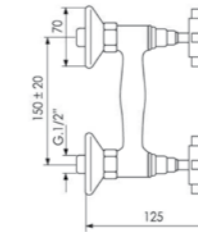

ART. 3707WS

GRUPPO PER DOCCIA ESTERNO
CON SALISCENDI

EXTERNAL SHOWER MIXER
WITH SLIDING RAIL