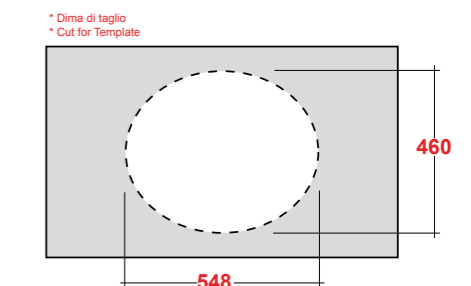

EXPORT

ART. LIL4658101
EXPORT LAVABO INCASSO 58X49
MF BIANCO

EXPORT WHITE 58X49 ONE-HOLE
RECESSED WASHBASIN
Dimensioni/Dimension: 58x49x20 cm
Peso/Weight: 11 kg