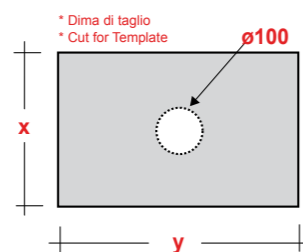

ART. MET4204001

METAMORFOSI LAVABO APPOGGIO
QUADRO 45 SF BIANCO

METAMORFOSI WHITE 45 Ø SQUARE SIT ON
WASHBASIN

Dimensioni/Dimension: 45x45x14 cm
Peso/Weight: 11,5 kg