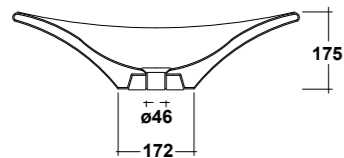

FORMOSA 2.0

D-SHAPE

ART. FOR4265001

FORMOSA LAVABO APPOGGIO
RETTANGOLARE 65 SF BIANCO

FORMOSA WHITE 65 SIT ON WASHBASIN

Dimensioni/Dimension: 65x45 cm
Peso/Weight: 14,5 Kg