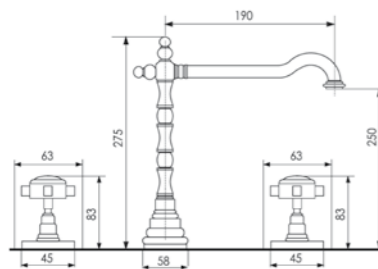

ART. 3706A

BATTERIA LAVABO BOCCA ALTA
SALTARELLO 1"1/4 LUSSO

WASH-BASIN SET WITH LUXURY
1"1/4 POP-UP WASTE