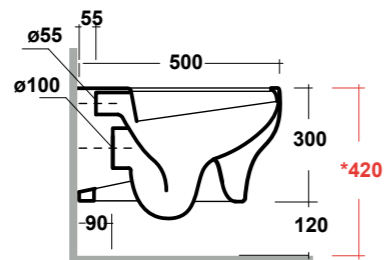

*Quote d'installazione consigliata
Advised measure for installation

ART. CLE220101

CLEAR BIDET SOSPESO MF BIANCO

CLEAR WHITE ONE-HOLE WALL HUNG BIDET

Dimensioni/Dimension: 50x36x30 cm
Peso/Weight: 18 kg