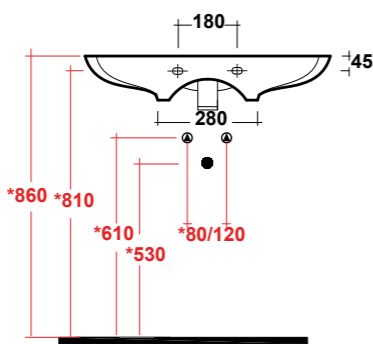

ART. CLE4375101

CLEAR LAVABO APPOGGIO/
SOSPESO 75 MF BIANCO

CLEAR WHITE 75 ONE-HOLE SIT ON/
WALL HUNG WASHBASIN

Dimensioni/Dimension: 75x45x14 cm
Peso/Weight: 18 kg