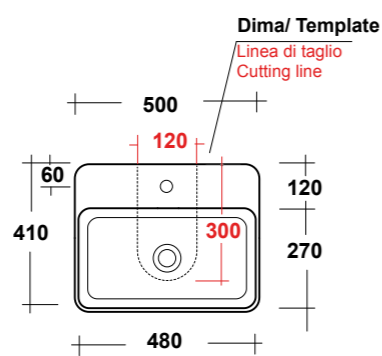

TRATTO WHITE 50 ONE-HOLE WALL HUNG WASHBASIN

Dimensioni/Dimension: 50x41x14 cm

ART. TRA4250101

TRATTO LAVABO APPOGGIO 50 MF BIANCO

TRATTO WHITE 50 ONE-HOLE SIT ON WASHBASIN

Dimensioni/Dimension: 50x41x14 cm