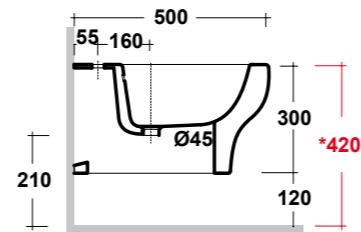

CLEAR

D-SHAPE

ART. CLE4554D01

CLEAR LAVABO SEMINCASSO 54 F.DX BIANCO

CLEAR WHITE 54 RIGHT TAP HOLE SEMIRECESSED WASHBASIN

Dimensioni/Dimension: 55,5x33x14,5 cm
Peso/Weight: 9,5 kg

ART. CLE1202R01

CLEAR VASO SOSPESO RIMLESS BIANCO

CLEAR WHITE WALL HUNG RIMLESS WC

Dimensioni/Dimension: 50x36x30 cm
Peso/Weight: 20 kg

RIMLESS

*Quote d'installazione consigliata
Advised measure for installation

ART. CLE220101

CLEAR BIDET SOSPESO MF BIANCO

CLEAR WHITE ONE-HOLE WALL HUNG BIDET

Dimensioni/Dimension: 50x36x30 cm
Peso/Weight: 18 kg

*Quote d'installazione consigliata
Advised measure for installation

ART. CLE110301

CLEAR VASO BTW BIANCO

CLEAR WHITE CC PAN WC

Dimensioni/Dimension: 50x36x42 cm
Peso/Weight: 24 kg

*Quote d'installazione consigliata
Advised measure for installation

ART. CLE210101

CLEAR BIDET BTW MF BIANCO

CLEAR WHITE ONE-HOLE BTW BIDET

Dimensioni/Dimension: 50x36x42 cm
Peso/Weight: 21 kg

*Quote d'installazione consigliata
Advised measure for installation

ART. CLE130301

CLEAR VASO MBL BTW BIANCO

CLEAR WHITE CC PAN WC
Peso/Weight: 29 kg

ART. CLE71PF101

CLEAR CASSETTA MBL. P.F.
CLEAR BIANCO

CLEAR WHITE CC PAN RIGHT TAP HOLE CISTERN
Peso/Weight: 13 kg

Dimensioni/Dimension: 63x36x90 cm

SCARICO TRASLATO
FLOOR DRAIN ADJUSTABLE

*Quote d'installazione consigliata
Advised measure for installation