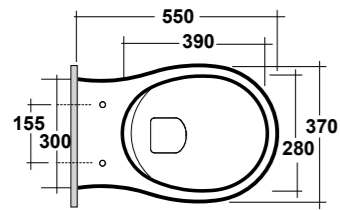

FORMOSA 2.0

D-SHAPE

ART. FOR1202R01

FORMOSA 2.0 VASO SOSPESO
RIMLESS BIANCO

FORMOSA 2.0 WHITE
WALL HUNG RIMLESS

Dimensioni/Dimension: 55x37x29 cm
Peso/Weight: 21 Kg

RIMLESS