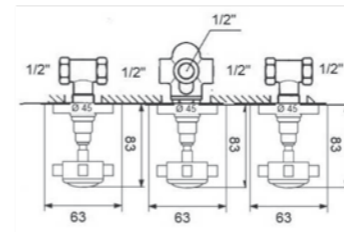

ART. 3715W2

RUBINETTI INCASSO PER DOCCIA
E DEVIATORE 2 VIE

CONCEALED SHOWER TAPS AND
2 WAYS DIVERTER