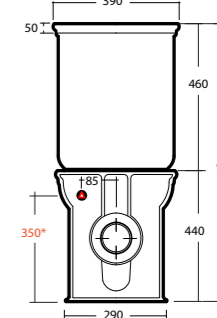

*Quote d'installazione consigliata
Advised measure for installation