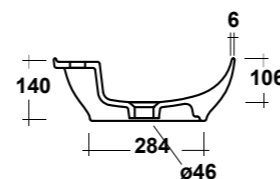

ART. TRE42OV50101

TREND LAVABO APPOGGIO
OVALE 50X42 MF BIANCO

TREND WHITE 50X42 ONE-HOLE
OVAL SIT ON WASHBASIN

Dimensioni/Dimension: 50x42x14 cm
Peso/Weight: 11 kg