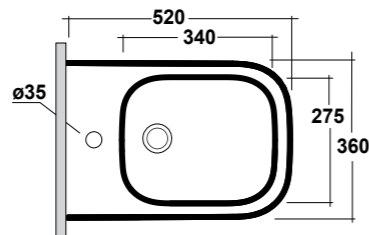

ART. SYN2201N01

SYNTHESIS ECO BIDET SOSPESO
MF BIANCO

SYNTHESIS ECO WHITE ONE HOLE
BIDET WALL HUNG

Dimensioni/Dimension: 52x36x28 cm
Peso/Weight: 20,5 kg