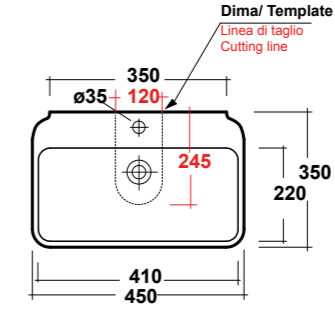

ART. CLE4345101

CLEAR LAVABO APPOGGIO/
SOSPESO 45 MF BIANCO

CLEAR WHITE 45 ONE-HOLE SIT ON/
WALL HUNG WASHBASIN

Dimensioni/Dimension: 45x35x14 cm
Peso/Weight: 9 kg