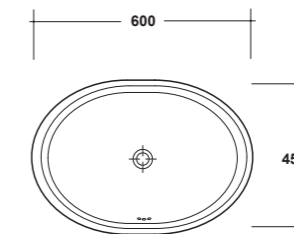

IMPERO STYLE CLASSIC

ART. IMST70
STRUTTURA IN OTTONE
CON PORTASALVIETTE E RIPIANO
PER CONSOLE 70 CM

CHROMED BRASS FRAME WITH
TOWEL RAIL AND GLASS SHELF FOR
CONSOLE 70 CM
Peso/Weight: 4 kg

ART. IMST100
CSTRUTTURA IN OTTONE
CON PORTASALVIETTE
E RIPIANO PER CONSOLE 100 CM

CHROMED BRASS FRAME WITH
TOWEL RAIL AND GLASS SHELF
FOR CONSOLE 100 CM
Peso/Weight: 6 kg

- **36** CROMO
  CHROME
- **OR** ORO
  GOLD
- **BR** BRONZO
  BRONZE

ART. IMP4650001
LAVABO SOPRAPIANO 50X40 CM.
INSTALLAZIONE SU MARMO

OVER TOP 50X40 CM BASIN.
INSTALLATION ON MARBLE

Dimensioni/Dimension: 50x40x17,5 cm
Peso/Weight: 6,5 kg

ART. IMMO100
MOBILE LACCATO

FREE STANDING FURNITURE

Dimensioni/Dimension: 100x77x60 cm
Peso/Weight: 40 kg

POMELLO INCLUSO
= KNOB
GLASS-DOOR
INCLUDED

- **00** BIANCO LUCIDO
  GLOSSY WHITE
- **00N** NERO LUCIDO
  GLOSSY BLACK

ART. IMTOP10
TOP MARMO SAGOMATO

SHAPED MARBLE

Dimensioni/Dimension: 91x54x2 cm
Peso/Weight: 18 kg

- **101** MONOFORO
  1 HOLE
- **301** TRE FORI
  3 HOLES
- **103** MONOFORO
  1 HOLE
- **303** TRE FORI
  3 HOLES

IMPERO STYLE CLASSIC

ART. IMP4060001
LAVABO OVALE DA
APPOGGIO - INCASSO

OVAL WASH BASIN
OVER TOP - UPON TOP

Dimensioni/Dimension: 60x45x12 cm
Peso/Weight: 12,5 kg

ART. IMVE180
VETRINA CON DUE CASSETTI
GLASS-DOOR CABINET WITH
TWO DRAWERS

Dimensioni/Dimension: 48x36x180 cm
Peso/Weight: 48 kg

POMELLO INCLUSO
= KNOB
GLASS-DOOR
INCLUDED

- **01** BIANCO LUCIDO
  GLOSSY WHITE
- **13** NERO LUCIDO
  GLOSSY BLACK

Vista superiore
Top view

Prospetto frontale
Front view

Prospetto laterale
Lateral view