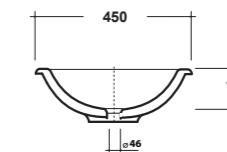

IMPERO STYLE CLASSIC

ART. IMST70
STRUTTURA IN OTTONE
CON PORTASALVIETTE E RIPIANO
PER CONSOLE 70 CM

CHROMED BRASS FRAME WITH
TOWEL RAIL AND GLASS SHELF FOR
CONSOLE 70 CM
Peso/Weight: 4 kg

ART. IMST100
CSTRUTTURA IN OTTONE
CON PORTASALVIETTE
E RIPIANO PER CONSOLE 100 CM

CHROMED BRASS FRAME WITH
TOWEL RAIL AND GLASS SHELF
FOR CONSOLE 100 CM
Peso/Weight: 6 kg

- **36** CROMO
  CHROME
- **OR** ORO
  GOLD
- **BR** BRONZO
  BRONZE

ART. IMP4650001
LAVABO SOPRAPIANO 50X40 CM.
INSTALLAZIONE SU MARMO

OVER TOP 50X40 CM BASIN.
INSTALLATION ON MARBLE

Dimensioni/Dimension: 50x40x17,5 cm
Peso/Weight: 6,5 kg

ART. IMMO100
MOBILE LACCATO

FREE STANDING FURNITURE

Dimensioni/Dimension: 100x77x60 cm
Peso/Weight: 40 kg

POMELLO INCLUSO
= KNOB
GLASS-DOOR
INCLUDED

- **00** BIANCO LUCIDO
  GLOSSY WHITE
- **00N** NERO LUCIDO
  GLOSSY BLACK

ART. IMTOP10
TOP MARMO SAGOMATO

SHAPED MARBLE

Dimensioni/Dimension: 91x54x2 cm
Peso/Weight: 18 kg

- **101** MONOFORO
  1 HOLE
- **301** TRE FORI
  3 HOLES
- **103** MONOFORO
  1 HOLE
- **303** TRE FORI
  3 HOLES

IMPERO STYLE CLASSIC

ART. IMP4060001
LAVABO OVALE DA
APPOGGIO - INCASSO

OVAL WASH BASIN
OVER TOP - UPON TOP

Dimensioni/Dimension: 60x45x12 cm
Peso/Weight: 12,5 kg

ART. IMVE180
VETRINA CON DUE CASSETTI
GLASS-DOOR CABINET WITH
TWO DRAWERS

Dimensioni/Dimension: 48x36x180 cm
Peso/Weight: 48 kg

POMELLO INCLUSO
= KNOB
GLASS-DOOR
INCLUDED

- **01** BIANCO LUCIDO
  GLOSSY WHITE
- **13** NERO LUCIDO
  GLOSSY BLACK

Vista superiore
Top view

Prospetto frontale
Front view

Prospetto laterale
Lateral view