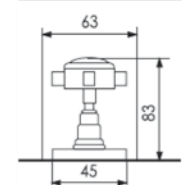

ART. 3716

RUBINETTO INCASSO 1/2"

1/2" BUILT-IN TAP