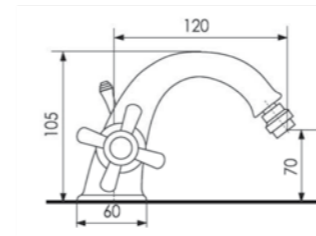

ART. S3764A

MONOBLOCCO BIDET LUSSO
SALTARELLO
1"1/4 LUSSO (CON FLESSIBILE)

BIDET UNIT WITH LUXURY 1"1/4 POP-UP
WASTE (WITH FLEXIBLE)