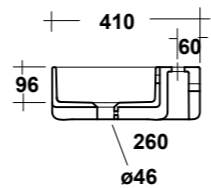

ART. TRA4165101

TRATTO LAVABO SOSPESO 65 MF BIANCO

TRATTO WHITE 65 ONE-HOLE WALL HUNG WASHBASIN

Dimensioni/Dimension: 65x41x14 cm

*Quote d'installazione consigliata
Advised measure for installation