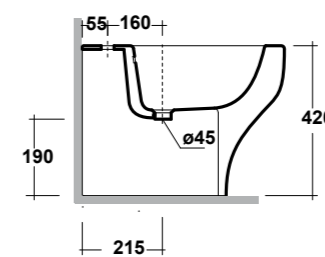

ART. CLE210101

CLEAR BIDET BTW MF BIANCO

CLEAR WHITE ONE-HOLE BTW BIDET

Dimensioni/Dimension: 50x36x42 cm
Peso/Weight: 21 kg