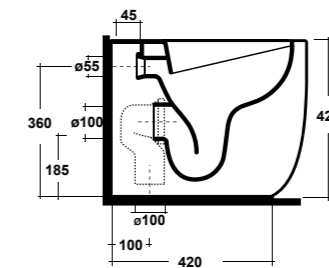

MILADY

D-SHAPE

ART. MIL110301

MILADY VASO BTW RIMLESS BIANCO

MILADY WHITE BTW RIMLESS WC

Dimensioni/Dimension: 52X36x42 cm
Peso/Weight: 23,5 kg

RIMLESS

*Quote d'installazione consigliata
Advised measure for installation

ART. MIL230101

MILADY BIDET BTW MF BIANCO

ONE-HOLE BTW BIDET
+ FIXING KIT INCLUDED

Dimensioni/Dimension: 52X36x42 cm
Peso/Weight: 25 kg