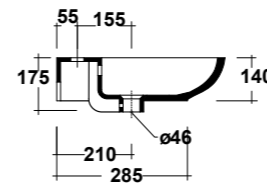

ART. CLE4355101

CLEAR LAVABO APPOGGIO/
SOSPESO 55 MF BIANCO

CLEAR WHITE 55 ONE-HOLE SIT ON/
WALL HUNG WASHBASIN

Dimensioni/Dimension: 55x40x14 cm
Peso/Weight: 13 kg