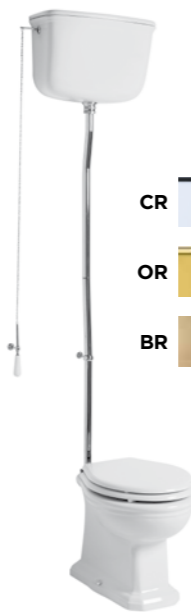

ART. BCTU

MECCANISMO PER CASSETTA ALTA CON TUBO E CATENELLA

MECHANISM FOR HIGH LEVEL CISTERN WITH PIPE AND CHAIN

- CR CROMO CHROME
- OR ORO GOLD
- BR BRONZO BRONZE