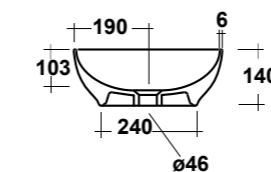

ART. TRE42TO38001

TREND LAVABO APPOGGIO
TONDO 38 SF BIANCO

TREND WHITE 38 ROUND
SIT ON WASHBASIN

Dimensioni/Dimension: 38x38x14 cm
Peso/Weight: 6,5 kg