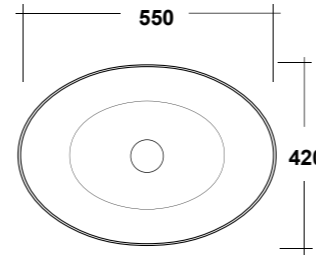

ART. MET4206001

METAMORFOSI LAVABO APPOGGIO
OVALE 55X42 SF BIANCO

METAMORFOSI WHITE 55 OVAL SIT ON
WASHBASIN

Dimensioni/Dimension: 55x42x14 cm
Peso/Weight: 13 kg