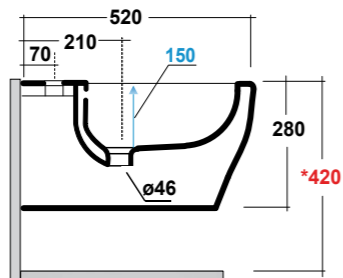

ART. SYN2201N01

SYNTHESIS ECO BIDET SOSPESO
MF BIANCO

SYNTHESIS ECO WHITE ONE HOLE
BIDET WALL HUNG

Dimensioni/Dimension: 52x36x28 cm
Peso/Weight: 20,5 kg