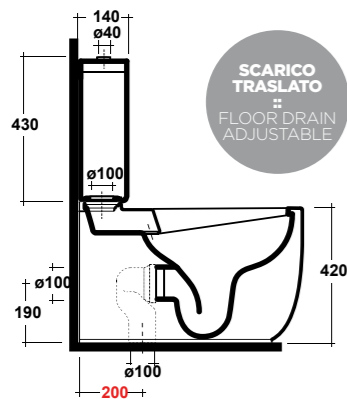

MILADY

D-SHAPE

ART. MIL130301

MILADY VASO MBL. BTW
RIMLESS BIANCO

MILADY WHITE CC PAN RIMLESS WC
Peso/Weight: 32 kg

ART. MIL71PF101

MILADY CASSETTA MBL. P.F. BIANCO

MILADY WHITE CC PAN BOTTOM
INLET CISTERN
Peso/Weight: 14 kg

Dimensioni/Dimension: 62x36x87 cm

*Quote d'installazione consigliata
Advised measure for installation

ART. MIL120201

MILADY VASO SOSPESO RIMLESS
BIANCO
MILADY WHITE WALL HUNG
RIMLESS WC

Dimensioni/Dimension: 52X36x27 cm
Peso/Weight: 22 kg