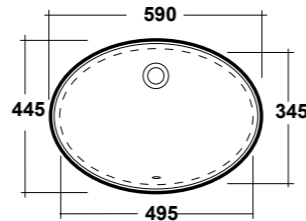

*Quote d'installazione consigliata
Advised measure for installation

SOTTOPIANO SOTTOPIANO SOTTOPIANO

ART. LIL4456001

SOTTOPIANO LAVABO RETTANGOLARE
56X37 SF BIANCO

WHITE 56X37 RECTANGULAR
UNDER TOP WASHBASIN

Dimensioni/Dimension: 56x37x20 cm
Peso/Weight: 9 kg