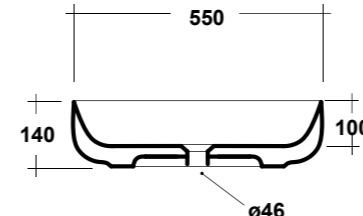

ART. MET4206001

METAMORFOSI LAVABO APPOGGIO
OVALE 55X42 SF BIANCO

METAMORFOSI WHITE 55 OVAL SIT ON
WASHBASIN

Dimensioni/Dimension: 55x42x14 cm
Peso/Weight: 13 kg