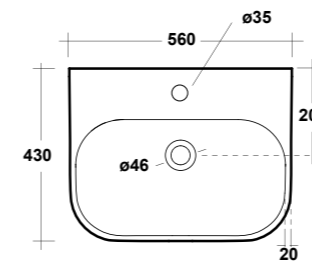

ART. SYN4556101

SYNTHESIS LAVABO SEMINCASSO
56 MF BIANCO

SYNTHESIS WHITE 56 ONE-HOLE
SEMIRECESSED WASHBASIN

Dimensioni/Dimension: 56X43X15 cm
Peso/Weight: 11 kg