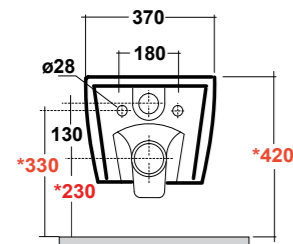

FORMOSA 2.0

D-SHAPE

ART. FOR1202R01

FORMOSA 2.0 VASO SOSPESO
RIMLESS BIANCO

FORMOSA 2.0 WHITE
WALL HUNG RIMLESS

Dimensioni/Dimension: 55x37x29 cm
Peso/Weight: 21 Kg

RIMLESS