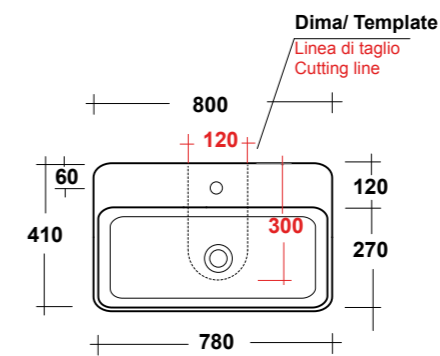

TRATTO

LAVABI - WASHBASINS

ART. TRA4180101

TRATTO LAVABO SOSPESO 80 MF BIANCO

TRATTO WHITE 80 ONE-HOLE WALL HUNG WASHBASIN

Dimensioni/Dimension: 80x41x14 cm

*Quote d'installazione consigliata
Advised measure for installation