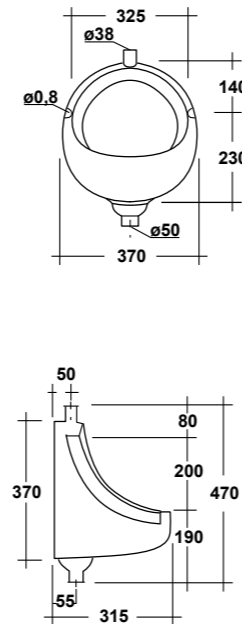

ART. ARC50101

ROLLE ORINATOIO
A PARETE BIANCO

ROLLE WALL HUNG URINAL

Dimensioni/Dimension: 37X31,5X47 cm
Peso/Weight: 9 kg