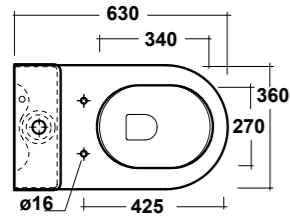

Art. CLE1303OB01

CLEAR VASO MBL BTW
OPEN BACK BIANCO

OPEN BACK CLEAR WHITE CC
PAN RIGHT
TAP HOLE CISTERN
Peso/Weight: 13 kg

Dimensioni/Dimension: 63x36xh90 cm

*Quote d'installazione consigliata
Advised measure for installation