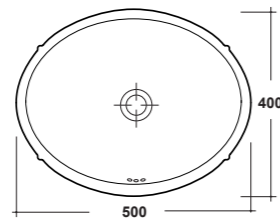

ART. IMP4650001
LAVABO SOPRAPIANO 50X40 CM.
INSTALLAZIONE SU MARMO

OVER TOP 50X40 CM BASIN.
INSTALLATION ON MARBLE

Dimensioni/Dimension: 50x40x17,5 cm
Peso/Weight: 6,5 kg