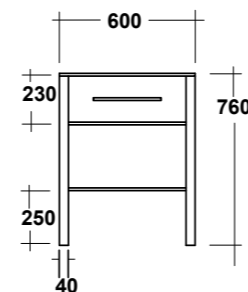

FREE STANDING WOODEN FURNITURE

Dimensioni/Dimension: 60x44x75 cm

ART. TRAMOB75

MOBILE FREE STANDING
CON UN CASSETTO

FREE STANDING WOODEN FURNITURE

Dimensioni/Dimension: 75x44x75 cm

METAMORFOSI

LAVABI - WASHBASINS