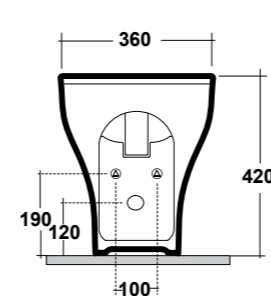

ART. SYN2301N01

SYNTHESIS ECO BIDET BTW
SOSPESO MF BIANCO

SYNTHESIS ECO WHITE ONE HOLE
BIDET BTW

Dimensioni/Dimension: 52x36x42 cm
Peso/Weight: 22,5 kg