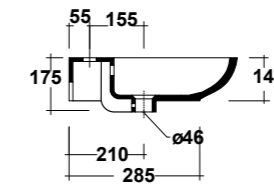

ART. CLE4345101

CLEAR LAVABO APPOGGIO/
SOSPESO 45 MF BIANCO

CLEAR WHITE 45 ONE-HOLE SIT ON/
WALL HUNG WASHBASIN

Dimensioni/Dimension: 45x35x14 cm
Peso/Weight: 9 kg