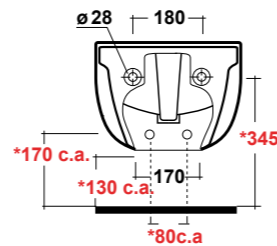

ART. MIL220101

MILADY BIDET SOSPESO MF BIANCO

MILADY WHITE ONE-HOLE
WALL HUNG BIDET

Dimensioni/Dimension: 52X36x27 cm
Peso/Weight: 18 kg