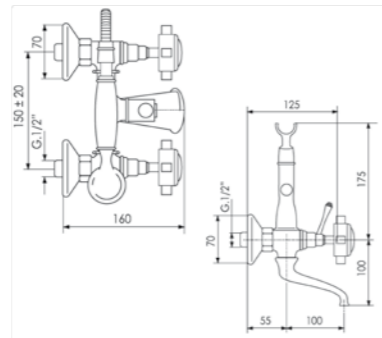

ART. 3700

GRUPPO VASCA ESTERNO
CON DOCCIA

EXTERNAL BATHTUB SET
WITH SHOWER