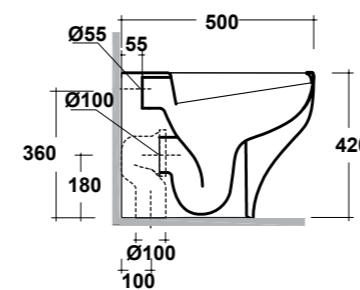

ART. CLE110301

CLEAR VASO BTW BIANCO

CLEAR WHITE CC PAN WC

Dimensioni/Dimension: 50x36x42 cm
Peso/Weight: 24 kg