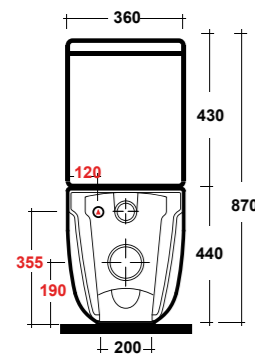

MILADY

D-SHAPE

ART. MIL130301

MILADY VASO MBL. BTW
RIMLESS BIANCO

MILADY WHITE CC PAN RIMLESS WC
Peso/Weight: 32 kg

ART. MIL71PF101

MILADY CASSETTA MBL. P.F. BIANCO

MILADY WHITE CC PAN BOTTOM
INLET CISTERN
Peso/Weight: 14 kg

Dimensioni/Dimension: 62x36x87 cm

*Quote d'installazione consigliata
Advised measure for installation

ART. MIL120201

MILADY VASO SOSPESO RIMLESS
BIANCO
MILADY WHITE WALL HUNG
RIMLESS WC

Dimensioni/Dimension: 52X36x27 cm
Peso/Weight: 22 kg