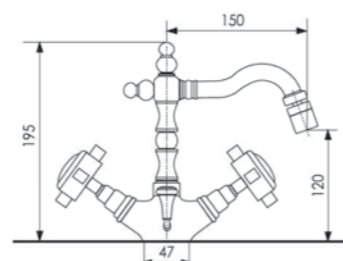

ART. S3758A

MONOBLOCCO BIDET SALTARELLO
1"1/4 LUSSO (CON FLESSIBILE)

BIDET UNIT WITH LUXURY 1"1/4 POP-UP
WASTE (WITH FLEXIBLE)