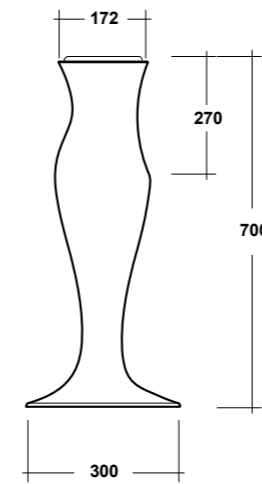

FORMOSA 2.0

D-SHAPE

ART. FOR4265001

FORMOSA LAVABO APPOGGIO
RETTANGOLARE 65 SF BIANCO

FORMOSA WHITE 65 SIT ON WASHBASIN

Dimensioni/Dimension: 65x45 cm
Peso/Weight: 14,5 Kg

ART. FOR4250001

FORMOSA LAVABO APPOGGIO
TONDO 50 SF BIANCO

FORMOSA WHITE 50 Ø ROUND SIT ON
WASHBASIN

Dimensioni/Dimension: ø50 CM
Peso/Weight: 9 Kg

ART. FOR9COCS01

FORMOSA COLONNA CENTRO STANZA
BIANCO

FORMOSA WHITE PEDESTAL
FOR FREESTANDING

Dimensioni/Dimension: h70 cm
Peso/Weight: 11,5 Kg

ART. FOR9CO01

FORMOSA COLONNA BIANCO

FORMOSA WHITE PEDESTAL

Dimensioni/Dimension: h70 cm
Peso/Weight: 10 Kg

FORMOSA 2.0

D-SHAPE

ART. FOR1103R01

FORMOSA 2.0 VASO BTW
RIMLESS BIANCO

FORMOSA 2.0 WHITE BTW RIMLESS WC

Dimensioni/Dimension: 55x37x42 cm
Peso/Weight: 25 Kg

RIMLESS

RACCORDI REGOLABILI
ADJUSTABLE ELBOW PIPE

RASCTD*: 10/14 cm
RASB*: 15/17 cm
RAR1*: 16/20 cm
RASP**: 30 cm

SCARICO
TRASLATO
=
FLOOR DRAIN
ADJUSTABLE

*Quote d'installazione consigliata
Advised measure for installation

ART. FOR2101N01

FORMOSA 2.0 BIDET BTW MF BIANCO

FORMOSA 2.0 WHITE BIDET BTW
ONE HOLE

Dimensioni/Dimension: 55x37x42 cm
Peso/Weight: 21,5 Kg

*Quote d'installazione consigliata
Advised measure for installation