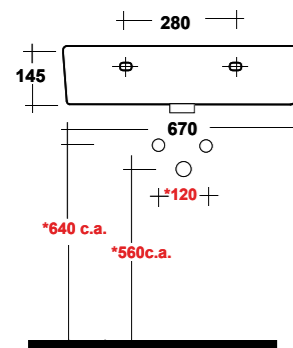

SYNTHESIS ECO

SOFT SQUARE SHAPE

ART. SYN4370101

SYNTHESIS LAVABO APPOGGIO/
SOSPESO 70 MF BIANCO

SYNTHESIS WHITE 70 ONE-HOLE
SIT ON/ WALL HUNG WASHBASIN

Dimensioni/Dimension: 70X43X14,5 cm
Peso/Weight: 16,5 kg