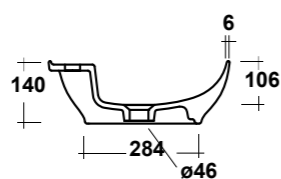

ART. TRE42TO42101

TREND LAVABO APPOGGIO
TONDO 42 MF BIANCO

TREND WHITE 42 ONE-HOLE
ROUND SIT ON WASHBASIN

Dimensioni/Dimension: 42x42x14 cm
Peso/Weight: 9 kg