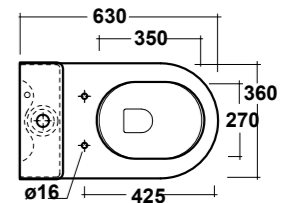

CLEAR VASO MBL BTW BIANCO

CLEAR WHITE CC PAN WC
Peso/Weight: 29 kg

ART. CLE71PF101

CLEAR CASSETTA MBL. P.F.
CLEAR BIANCO

CLEAR WHITE CC PAN RIGHT TAP HOLE CISTERN
Peso/Weight: 13 kg

Dimensioni/Dimension: 63x36x90 cm