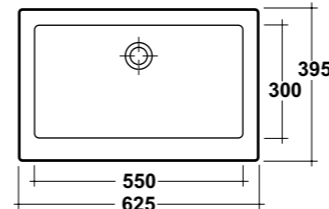

DRESS

ART. LIL4663001
DRESS LAVABO INCASSO SOPRA/
SOTTOPIANO 61 SF BIANCO

DRESS WHITE 61 RECESSED UPON/
UNDER TOP WASHBASIN
Dimensioni/Dimension: 62,5x39,5x17 cm
Peso/Weight: 16,5 kg