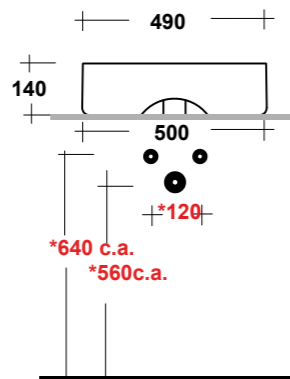

ART. TRA4250101

TRATTO LAVABO APPOGGIO 50 MF BIANCO

TRATTO WHITE 50 ONE-HOLE SIT ON WASHBASIN

Dimensioni/Dimension: 50x41x14 cm

Smaltato sui 4 lati
Glazed on 4 sides