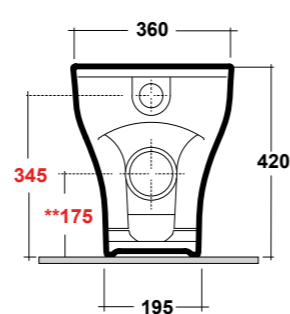

ART. SYN1103R01

SYNTHESIS ECO VASO BTW
RIMLESS BIANCO

SYNTHESIS ECO WHITE BTW
RIMLESS WC

Dimensioni/Dimension: 52x36x42 cm
Peso/Weight: 23,5 kg