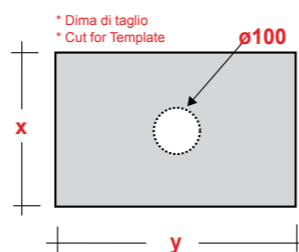

ART. TRE42OV50101

TREND LAVABO APPOGGIO
OVALE 50X42 MF BIANCO

TREND WHITE 50X42 ONE-HOLE
OVAL SIT ON WASHBASIN

Dimensioni/Dimension: 50x42x14 cm
Peso/Weight: 11 kg