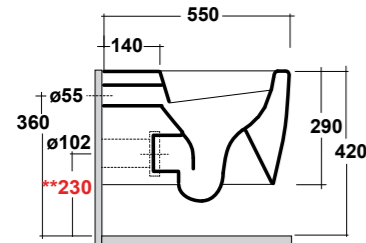

FORMOSA 2.0

D-SHAPE

ART. FOR1202R01

FORMOSA 2.0 VASO SOSPESO
RIMLESS BIANCO

FORMOSA 2.0 WHITE
WALL HUNG RIMLESS

Dimensioni/Dimension: 55x37x29 cm
Peso/Weight: 21 Kg

RIMLESS