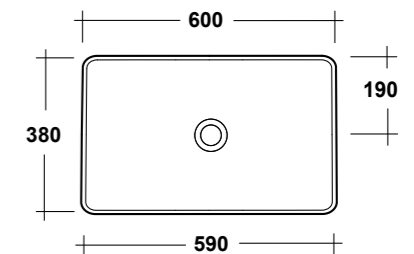

TOKYO

ART. LIL4260001

TOKYO LAVABO APPOGGIO 60X38
SF BIANCO

TOKYO WHITE 60X38
SIT ON WASHBASIN

Dimensioni/Dimension: 60x38x13 cm
Peso/Weight: 13 kg

*Quote d'installazione consigliata
Advised measure for installation