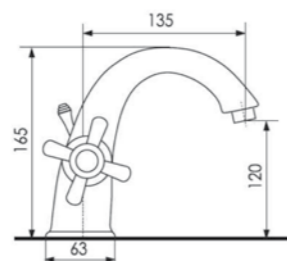

ART. S3761A

MONOBLOCCO LAVABO SALTARELLO
1"1/4 LUSSO (CON FLESSIBILE)

WASH-BASIN UNIT WITH LUXURY 1"1/4
POP-UP WASTE (WITH FLEXIBLE).