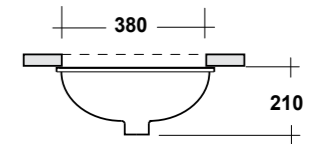

*Quote d'installazione consigliata
Advised measure for installation