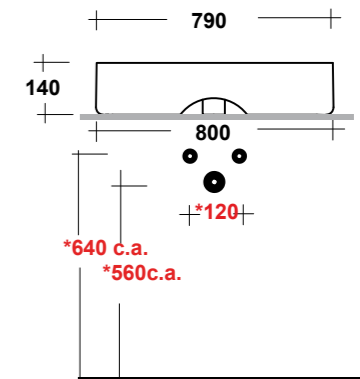

ART. TRA4280101

TRATTO LAVABO APPOGGIO 80 MF BIANCO

TRATTO WHITE 80 ONE-HOLE SIT ON WASHBASIN

Dimensioni/Dimension: 80x41x14 cm

*Quote d'installazione consigliata
Advised measure for installation