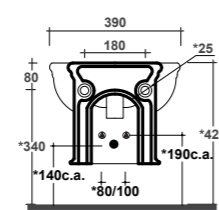

*Quote d'installazione consigliata
Advised measure for installation