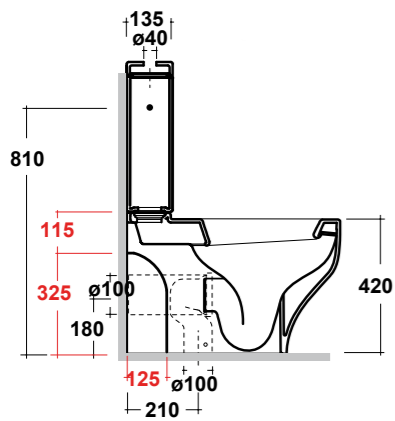

Art. CLE1303OB01

CLEAR VASO MBL BTW
OPEN BACK BIANCO

OPEN BACK CLEAR WHITE CC
PAN RIGHT
TAP HOLE CISTERN
Peso/Weight: 13 kg

Dimensioni/Dimension: 63x36xh90 cm

*Quote d'installazione consigliata
Advised measure for installation