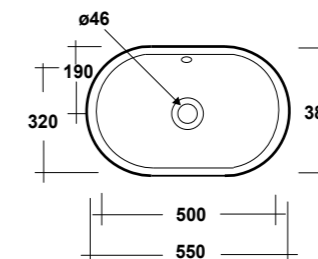

*Quote d'installazione consigliata
Advised measure for installation

ART. LIL4446001

SOTTOPIANO LAVABO TONDO 46 SF
BIANCO

WHITE 46 ROUND UNDER TOP
WASHBASIN

Dimensioni/Dimension: Ø46x21 cm
Peso/Weight: 6,5 kg