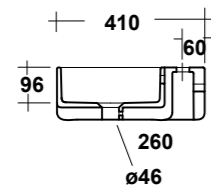

TRATTO

LAVABI - WASHBASINS

ART. TRA4110101

TRATTO LAVABO SOSPESO 100
MF BIANCO

TRATTO WHITE 100 ONE-HOLE WALL
HUNG WASHBASIN

Dimensioni/Dimension: 100x41x14 cm