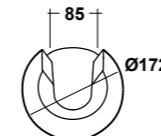

ART. FOR9CO01

FORMOSA COLONNA BIANCO

FORMOSA WHITE PEDESTAL

Dimensioni/Dimension: h70 cm
Peso/Weight: 10 Kg