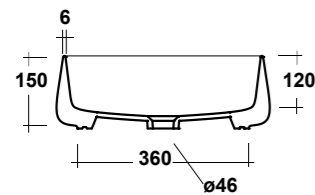

PADDLE

LAVABI - WASHBASINS

ART. PAD4B42001

PADDLE LAVABO APPOGGIO 45X45
SF BIANCO

PADDLE WHITE 45X45
SIT ON WASHBASIN

Dimensioni/Dimension: 45X45X15 cm
Peso/Weight: 9 kg