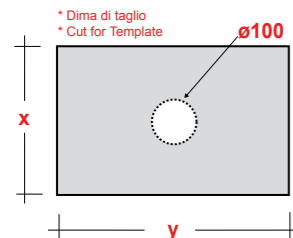

TONDO

ART. LIL4B41001
TONDO LAVABO APPOGGIO Ø 41
SF BIANCO

ROUND SIT ON Ø41 WASHBASIN
Dimensioni/Dimension: Ø41x13 cm
Peso/Weight: 8 kg