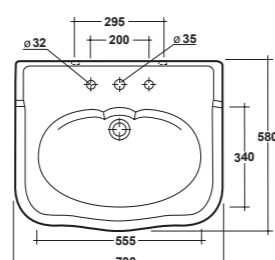

ART. IMP4371101
MONOFORO / 1 HOLE

ART. IMP4371301
TRE FORI / 3 HOLES

LAVABO 70X58 CM. INSTALLAZIONE SU COLONNA E MOBILE

WASH BASIN 70X58 CM. INSTALLATION ON PEDESTAL AND FREE STANDING FURNITURE

Dimensioni/Dimension: 70x58x26 cm
Peso/Weight: 22 kg