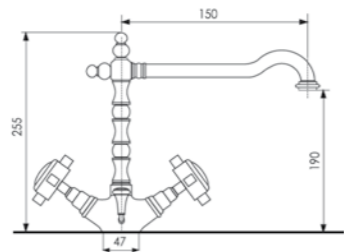

ART. S3756A

MONOBLOCCO LAVABO SALTARELLO
1"1/4 LUSSO (CON FLESSIBILE)

WASH-BASIN UNIT WITH LUXURY 1"1/4
POP-UP WASTE (WITH FLEXIBLE)