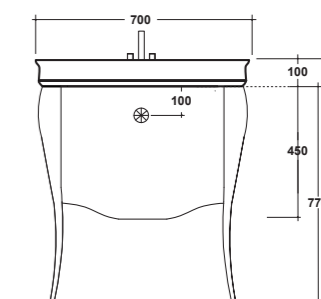

AREA TECNICA :: TECHNICAL AREA