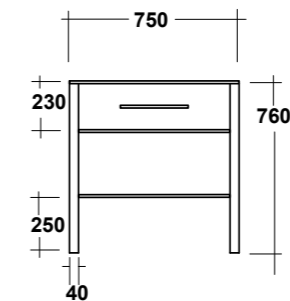

FREE STANDING WOODEN FURNITURE

Dimensioni/Dimension: 60x44x75 cm

ART. TRAMOB75

MOBILE FREE STANDING
CON UN CASSETTO

FREE STANDING WOODEN FURNITURE

Dimensioni/Dimension: 75x44x75 cm

METAMORFOSI

LAVABI - WASHBASINS