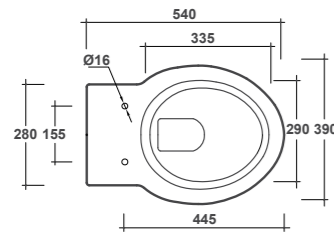

IMPERO STYLE CLASSIC

IMPERO STYLE CLASSIC

ART. IMP120201

VASO SOSPESO (DA INTEGRARE CON CASSETTA DI SCARICO)

WALL HUNG WC (TO COMPLETE WITH FLUSHING CISTERN)

Dimensioni/Dimension: 54x39 cm
Peso/Weight: 21 kg

*Quote d'installazione consigliata
Advised measure for installation

ART. IMP220101

BIDET SOSPESO MONOFORO

ONE HOLE WALL HUNG BIDET

Dimensioni/Dimension: 54x39 cm
Peso/Weight: 21 kg