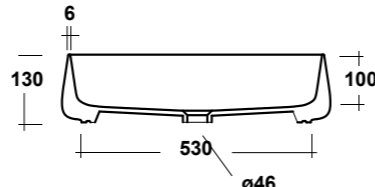

ART. PAD4B60001

PADDLE LAVABO APPOGGIO 62X42
SF BIANCO

PADDLE WHITE 62X42
SIT ON WASHBASIN

Dimensioni/Dimension: 62x42x13 cm
Peso/Weight: 13 kg