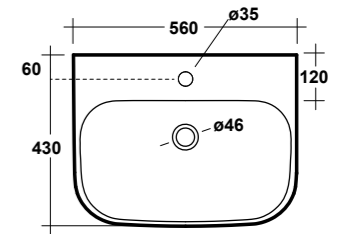

ART. CLE4556101

CLEAR LAVABO SEMINCASSO 56 MF
BIANCO

CLEAR WHITE 56 ONE-HOLE
SEMIRECESSED WASHBASIN

Dimensioni/Dimension: 56x43x16 cm
Peso/Weight: 10,5 kg