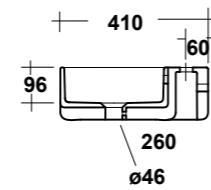

ART. TRA4210101

TRATTO LAVABO APPOGGIO 100
MF BIANCO

TRATTO WHITE 100 ONE-HOLE SIT ON
WASHBASIN

Dimensioni/Dimension: 100x41x14 cm