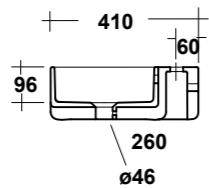

TRATTO WHITE 50 ONE-HOLE WALL HUNG WASHBASIN

Dimensioni/Dimension: 50x41x14 cm

ART. TRA4250101

TRATTO LAVABO APPOGGIO 50 MF BIANCO

TRATTO WHITE 50 ONE-HOLE SIT ON WASHBASIN

Dimensioni/Dimension: 50x41x14 cm