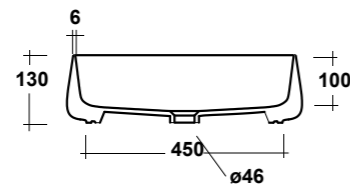

ART. PAD4B50001

PADDLE LAVABO APPOGGIO 52X42
SF BIANCO

PADDLE WHITE 52X42
SIT ON WASHBASIN

Dimensioni/Dimension: 52x42x13 CM
Peso/Weight: 11 KG