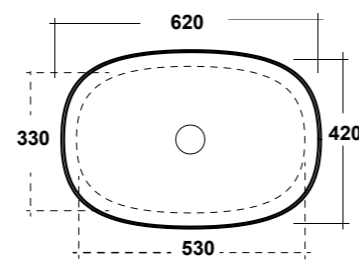

ART. PAD4B60001

PADDLE LAVABO APPOGGIO 62X42
SF BIANCO

PADDLE WHITE 62X42
SIT ON WASHBASIN

Dimensioni/Dimension: 62x42x13 cm
Peso/Weight: 13 kg

*Quote d'installazione consigliata
Advised measure for installation

ART. TRE42TO38001

TREND LAVABO APPOGGIO
TONDO 38 SF BIANCO

TREND WHITE 38 ROUND
SIT ON WASHBASIN

Dimensioni/Dimension: 38x38x14 cm
Peso/Weight: 6,5 kg