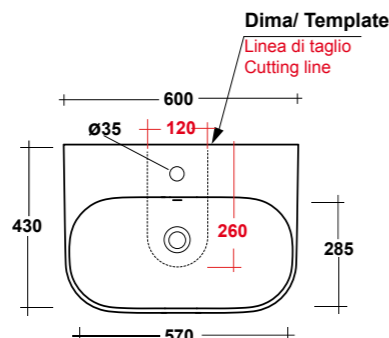

ART. SYN4360101

SYNTHESIS LAVABO APPOGGIO/
SOSPESO 60 MF BIANCO

SYNTHESIS WHITE 60 ONE-HOLE
SIT ON/ WALL HUNG WASHBASIN

Dimensioni/Dimension: 60X43X14 cm
Peso/Weight: 14,5 kg