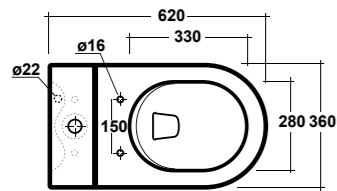

MILADY

D-SHAPE

ART. MIL130301

MILADY VASO MBL. BTW
RIMLESS BIANCO

MILADY WHITE CC PAN RIMLESS WC
Peso/Weight: 32 kg

ART. MIL71PF101

MILADY CASSETTA MBL. P.F. BIANCO

MILADY WHITE CC PAN BOTTOM
INLET CISTERN
Peso/Weight: 14 kg

Dimensioni/Dimension: 62x36x87 cm

*Quote d'installazione consigliata
Advised measure for installation

ART. MIL120201

MILADY VASO SOSPESO RIMLESS
BIANCO
MILADY WHITE WALL HUNG
RIMLESS WC

Dimensioni/Dimension: 52X36x27 cm
Peso/Weight: 22 kg