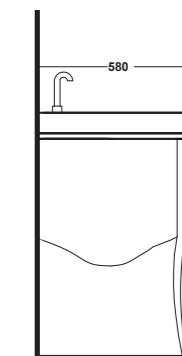

AREA TECNICA :: TECHNICAL AREA