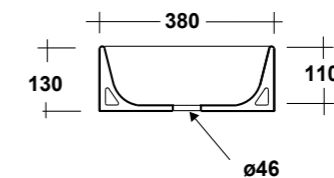

LAVABI - WASHBASINS

TOKYO

ART. LIL4250001

TOKYO LAVABO APPOGGIO 50X38
SF BIANCO

TOKYO WHITE 50X38
SIT ON WASHBASIN

Dimensioni/Dimension: 50x38x13 cm
Peso/Weight: 11 kg

*Quote d'installazione consigliata
Advised measure for installation