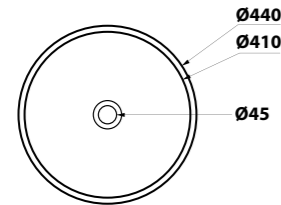

Dimensioni/Dimension: Ø44x82 cm
 Peso/Weight: 26 kg

completo di sifone di scarico
 Included with drain pipe connection

***Quote d'installazione consigliata**
 Advised measure for installation

CRYSTAL

ART. CRY4745001
 LAVABO FREE STANDING
 IN LIVINGTEC®