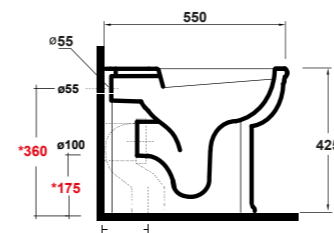

ART. IMP1103R01

VASO BACK TO WALL (DA INTEGRARE CON CASSETTA DI SCARICO)

BTW WC S/P TRAP (TO COMPLETE WITH FLUSHING CISTERN)

Dimensioni/Dimension: 55x39x42,5 cm
Peso/Weight: 25 kg

RIMLESS

RACCORDI REGOLABILI
ADJUSTABLE ELBOW PIPE

RASCTD*: 8/12 cm
RASB*: 12/15 cm
RAR*: 16/18 cm
RASP*: 30 cm

SCARICO TRASLATO
FLOOR DRAIN
ADJUSTABLE

*Quote d'installazione consigliata
Advised measure for installation