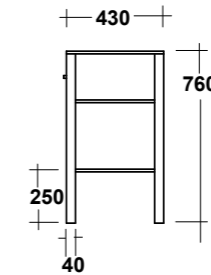

FREE STANDING WOODEN FURNITURE

Dimensioni/Dimension: 60x44x75 cm

ART. TRAMOB75

MOBILE FREE STANDING
CON UN CASSETTO

FREE STANDING WOODEN FURNITURE

Dimensioni/Dimension: 75x44x75 cm

METAMORFOSI

LAVABI - WASHBASINS