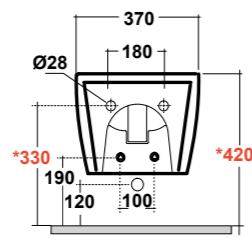

ART. FOR2201N01

FORMOSA 2.0 BIDET SOSPESO
MF BIANCO

FORMOSA 2.0 WHITE BIDET
BTW ONE HOLE

Dimensioni/Dimension: 55x37x29 cm
Peso/Weight: 18,5 Kg

*Quote d'installazione consigliata
Advised measure for installation