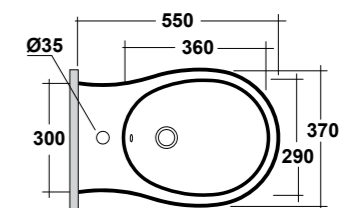

*Quote d'installazione consigliata
Advised measure for installation