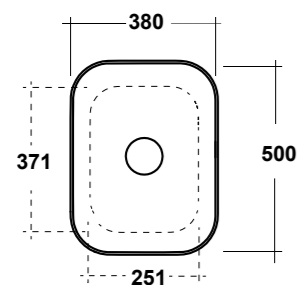

TREND

LAVABI - WASHBASINS

TREND

LAVABI - WASHBASINS

AREA TECNICA :: TECHNICAL AREA

ART. TRE42RE5001

TREND LAVABO APPOGGIO
RETTANGOLARE 50X38 SF BIANCO

TREND WHITE 50X38 RECTANGULAR
SIT ON WASHBASIN

Dimensioni/Dimension: 50x38x14 cm
Peso/Weight: 10,5 kg

*Quote d'installazione consigliata
Advised measure for installation

ART. TRE42TO42101

TREND LAVABO APPOGGIO
TONDO 42 MF BIANCO

TREND WHITE 42 ONE-HOLE
ROUND SIT ON WASHBASIN

Dimensioni/Dimension: 42x42x14 cm
Peso/Weight: 9 kg