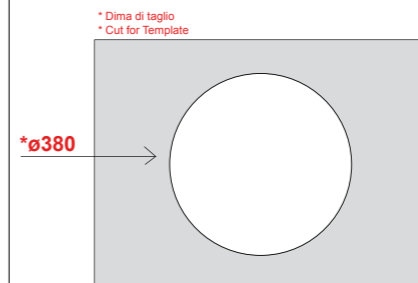

VYNIL

ART. VYN4640001
VYNIL LAVABO INCASSO
TONDO 40 SF BIANCO

VYNIL RECESSED BASIN WITH CERAMIC
WASTE AND DECORATION
Dimensioni/Dimension: Ø40x12,5 cm
Peso/Weight: 6,5 kg

***Quote d'installazione consigliata**
Advised measure for installation