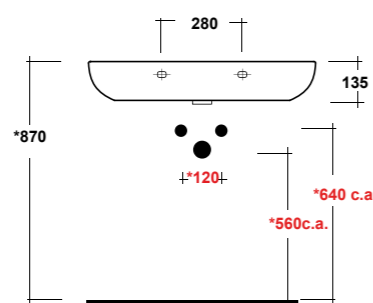

*Quote d'installazione consigliata
Advised measure for installation

ART. MIL4355101

MILADY LAVABO APPOGGIO/SOSPESO
55 MF BIANCO

MILADY WHITE 55 ONE-HOLE SIT ON/
WALL HUNG WASHBASIN

Dimensioni/Dimension: 55X41x13,5 cm
Peso/Weight: 14 kg