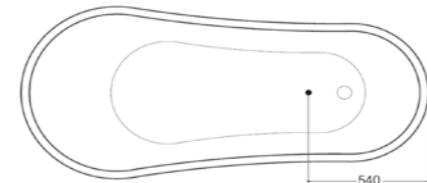

IMPERO STYLE CLASSIC

IMPERO STYLE CLASSIC

ART. IMP120201

VASO SOSPESO (DA INTEGRARE CON CASSETTA DI SCARICO)

WALL HUNG WC (TO COMPLETE WITH FLUSHING CISTERN)

Dimensioni/Dimension: 54x39 cm
Peso/Weight: 21 kg

*Quote d'installazione consigliata
Advised measure for installation

ART. IMP220101

BIDET SOSPESO MONOFORO

ONE HOLE WALL HUNG BIDET

Dimensioni/Dimension: 54x39 cm
Peso/Weight: 21 kg

*Quote d'installazione consigliata
Advised measure for installation

ART. C6IMP01

COPRIWATER TERMOINDURENTE

THERMOSETTING SEAT COVER

Peso/Weight: 4 kg

ART. C8IMP

COPRIWATER SLIM TERMOINDURENTE
DISPOSITIVO SOFT CLOSE

SLIM THERMOSETTING SOFT CLOSE
SYSTEM SEAT COVER

Peso/Weight: 4 kg

TAKE↑↓OFF*

01 BIANCO LUCIDO
GLOSSY WHITE

13 NERO LUCIDO
GLOSSY BLACK

ART. SF1101

COPRIWATER IN LEGNO MASSELLO
SOFT CLOSE - CERNIERE DISPONIBILI
IN CROMO, ORO O BRONZO

WOODEN SEAT COVER SOFT CLOSE
CHROME, GOLDEN OR BRONZE
HINGES AVAILABLE

Peso/Weight: 4 kg

TAKE↑↓OFF*

ART. VAFI

VASCA FREESTANDING IN ACRILICO
BIANCO LUCIDO

GLOSSY WHITE FREESTANDING
ACRYLIC BATH TUB

Dimensioni/Dimension: 170x76x50 cm
Peso/Weight: 50 kg

COLONNA DI
SCARICO NELLE
STESSE FINITURE
DRAIN PIPE IN
THE SAME
FINISHES

ART. GADA

PIEDINI IN METALLO

METAL LEGS

BIANCO WHITE CROMO CHROME ORO GOLD BRONZO BRONZE

ART. IMSP112

SPECCHIO SAGOMATO 112 CM,
FILO LUCIDO - NON REVERSIBILE

SHAPED MIRROR 112 CM
POLISHED EDGE - NON-REVERSIBLE

Dimensioni/Dimension: 112x82 cm
Peso/Weight: 14 kg

ART. IMSP65

SPECCHIO OVALE CON BORDO MOLATO,
FILO LUCIDO - NON REVERSIBILE

OVAL SHAPED MIRROR 90 CM
POLISHED EDGE - NON-REVERSIBLE

Dimensioni/Dimension: 90x65 cm
Peso/Weight: 8 kg

ART. IMSP100

SPECCHIO 100X70 CM PER MOBILE
(ART. IMMO100 / IMMO70)

CON CORNICE IN LEGNO LACCATO,
REVERSIBILE