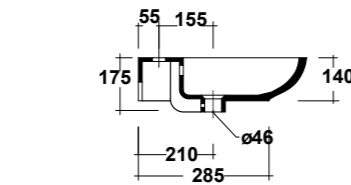

ART. CLE4375101

CLEAR LAVABO APPOGGIO/
SOSPESO 75 MF BIANCO

CLEAR WHITE 75 ONE-HOLE SIT ON/
WALL HUNG WASHBASIN

Dimensioni/Dimension: 75x45x14 cm
Peso/Weight: 18 kg