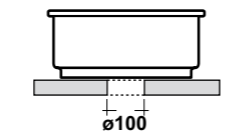

*Quote d'installazione consigliata
Advised measure for installation

DRESS

ART. LIL4663001
DRESS LAVABO INCASSO SOPRA/
SOTTOPIANO 61 SF BIANCO

DRESS WHITE 61 RECESSED UPON/
UNDER TOP WASHBASIN
Dimensioni/Dimension: 62,5x39,5x17 cm
Peso/Weight: 16,5 kg