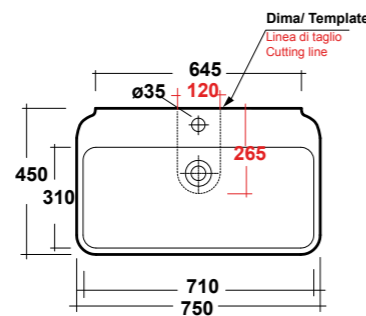

ART. CLE4375101

CLEAR LAVABO APPOGGIO/
SOSPESO 75 MF BIANCO

CLEAR WHITE 75 ONE-HOLE SIT ON/
WALL HUNG WASHBASIN

Dimensioni/Dimension: 75x45x14 cm
Peso/Weight: 18 kg