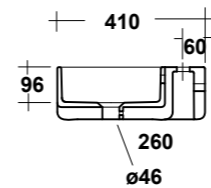

ART. TRA4265101

TRATTO LAVABO APPOGGIO 65 MF BIANCO

TRATTO WHITE 65 ONE-HOLE SIT ON WASHBASIN

Dimensioni/Dimension: 65x41x14 cm

*Quote d'installazione consigliata
Advised measure for installation