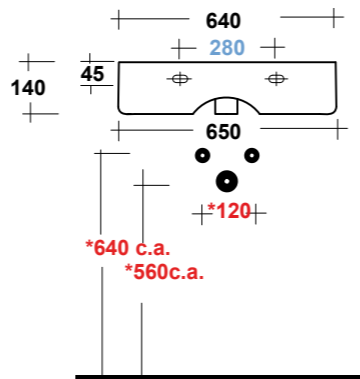

ART. TRA4165101

TRATTO LAVABO SOSPESO 65 MF BIANCO

TRATTO WHITE 65 ONE-HOLE WALL HUNG WASHBASIN

Dimensioni/Dimension: 65x41x14 cm

*Quote d'installazione consigliata
Advised measure for installation