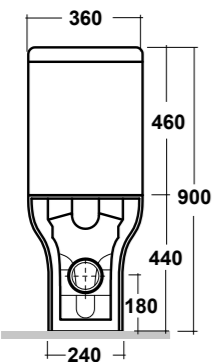

Art. CLE1303OB01

CLEAR VASO MBL BTW
OPEN BACK BIANCO

OPEN BACK CLEAR WHITE CC
PAN RIGHT
TAP HOLE CISTERN
Peso/Weight: 13 kg

Dimensioni/Dimension: 63x36xh90 cm

*Quote d'installazione consigliata
Advised measure for installation