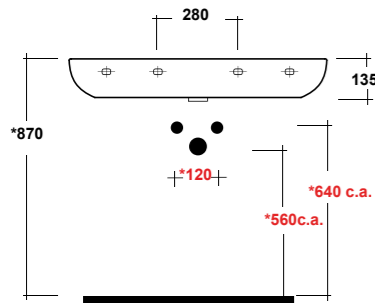

MILADY

D-SHAPE

ART. MIL4390101

MILADY LAVABO APPOGGIO/SOSPESO
90 MF BIANCO

MILADY WHITE 90 ONE-HOLE SIT ON/
WALL HUNG WASHBASIN

Dimensioni/Dimension: 90X41x13,5 cm
Peso/Weight: 24 kg

*Quote d'installazione consigliata
Advised measure for installation

ART. MIL4370101

MILADY LAVABO APPOGGIO/SOSPESO
70 MF BIANCO

MILADY WHITE 70 ONE-HOLE SIT ON/
WALL HUNG WASHBASIN

Dimensioni/Dimension: 70X41x13,5 cm
Peso/Weight: 17,5 kg