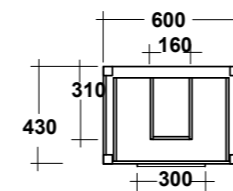

FREE STANDING WOODEN FURNITURE

Dimensioni/Dimension: 60x44x75 cm

ART. TRAMOB75

MOBILE FREE STANDING
CON UN CASSETTO

FREE STANDING WOODEN FURNITURE

Dimensioni/Dimension: 75x44x75 cm

METAMORFOSI

LAVABI - WASHBASINS