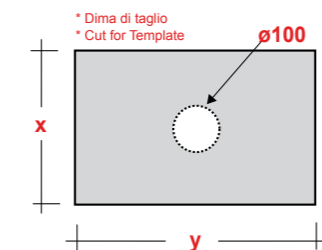

ART. PAD4B50001

PADDLE LAVABO APPOGGIO 52X42
SF BIANCO

PADDLE WHITE 52X42
SIT ON WASHBASIN

Dimensioni/Dimension: 52x42x13 CM
Peso/Weight: 11 KG