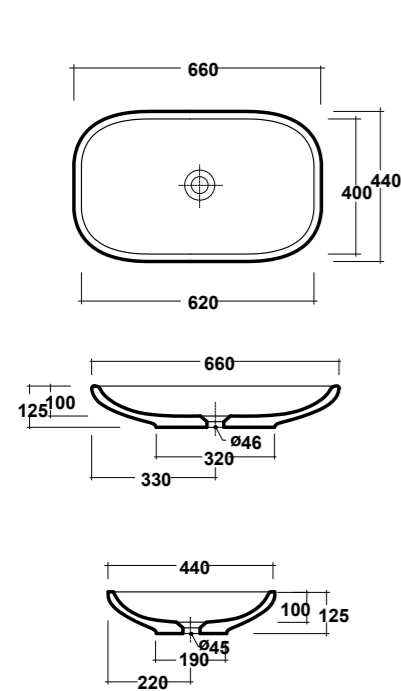

ART. CLE4266001

CLEAR LAVABO APPOGGIO 66
SF BIANCO

CLEAR WHITE 66 SIT ON
WASHBASIN

Dimensioni/Dimension: 66x44x12,5 cm
Peso/Weight: 13 kg

***Quote d'installazione consigliata**
Advised measure for installation