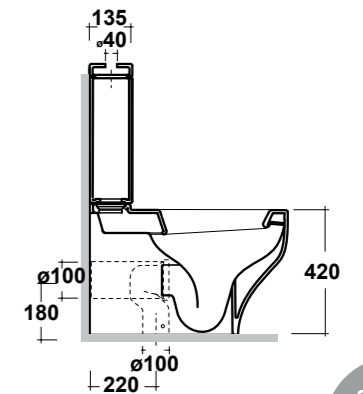

CLEAR VASO MBL BTW BIANCO

CLEAR WHITE CC PAN WC
Peso/Weight: 29 kg

ART. CLE71PF101

CLEAR CASSETTA MBL. P.F.
CLEAR BIANCO

CLEAR WHITE CC PAN RIGHT TAP HOLE CISTERN
Peso/Weight: 13 kg

Dimensioni/Dimension: 63x36x90 cm