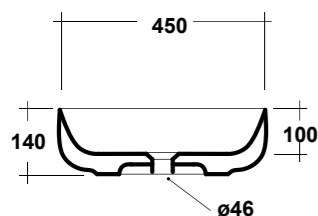

METAMORFOSI

LAVABI - WASHBASINS

ART. MET4245001

METAMORFOSI LAVABO APPOGGIO
TONDO 45 SF BIANCO

METAMORFOSI WHITE 45 Ø ROUND SIT ON
WASHBASIN

Dimensioni/Dimension: Ø45 cm
Peso/Weight: 11 kg