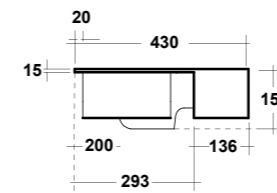

ART. SYN4556101

SYNTHESIS LAVABO SEMINCASSO
56 MF BIANCO

SYNTHESIS WHITE 56 ONE-HOLE
SEMIRECESSED WASHBASIN

Dimensioni/Dimension: 56X43X15 cm
Peso/Weight: 11 kg