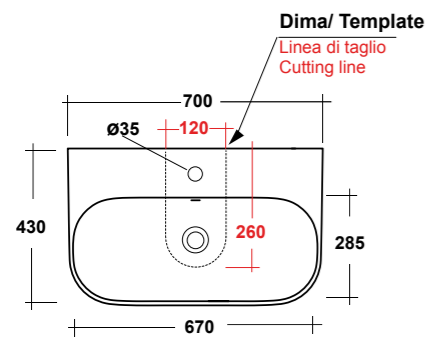

SYNTHESIS ECO

SOFT SQUARE SHAPE

ART. SYN4370101

SYNTHESIS LAVABO APPOGGIO/
SOSPESO 70 MF BIANCO

SYNTHESIS WHITE 70 ONE-HOLE
SIT ON/ WALL HUNG WASHBASIN

Dimensioni/Dimension: 70X43X14,5 cm
Peso/Weight: 16,5 kg