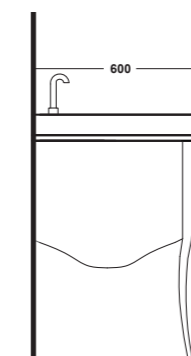

IMPERO STYLE

CLASSIC

ART. IMP4C10101
MONOFORO / 1 HOLE

ART. IMP4C10301
TRE FORI / 3 HOLES

CONSOLE 100X60 CM. INSTALLAZIONE SU COLONNA, GAMBE E MOBILE

CONSOLE 100X60 CM. INSTALLATION ON PEDESTAL, TWIN CERAMIC LEGS AND FREE STANDING FURNITURE

Dimensioni/Dimension: 100x60x27 cm
Peso/Weight: 35 kg

ART. IMP4371101
MONOFORO / 1 HOLE

ART. IMP4371301
TRE FORI / 3 HOLES

LAVABO 70X58 CM. INSTALLAZIONE SU COLONNA E MOBILE

WASH BASIN 70X58 CM. INSTALLATION ON PEDESTAL AND FREE STANDING FURNITURE

Dimensioni/Dimension: 70x58x26 cm
Peso/Weight: 22 kg

ART. IMP9CO01

COLONNA IN CERAMICA PER CONSOLE E LAVABI (ART. IMP4C10101/IMP4C10301 - IMP4371101/IMP4371301)

CERAMIC PEDESTAL FOR CONSOLE AND WASH BASIN (ART. IMP4C10101/IMP4C10301 - IMP4371101/IMP4371301)

Dimensioni/Dimension: 67x35 cm
Peso/Weight: 13 kg

ART. IMP9GA01

COPPIA GAMBE IN CERAMICA PER CONSOLE 100 CM (ART. IMP4C10101/IMP4C10301)

TWIN CERAMIC LEGS FOR CONSOLE 100 CM (ART. IMP4C10101/IMP4C10301)

Dimensioni/Dimension: H 74,5 cm
Peso/Weight: 4,5 kg

IMPERO STYLE

CLASSIC

ART. IMMO100

MOBILE PER CONSOLE 100 CM (ART. IMP4C10101/IMP4C10301)

FREE STANDING FURNITURE FOR CONSOLE 100 CM (ART. IMP4C10101/IMP4C10301)

Dimensioni/Dimension: 100x60x77 cm
Peso/Weight: 40 kg

POMELLO INCLUSO
KNOB INCLUDED
KNOB GLASS-DOOR INCLUDED

ART. IMMO70

MOBILE PER LAVABO 70 CM (ART. IMP4371101/IMP4371301)

FREE STANDING FURNITURE FOR WASH BASIN 70 CM (ART. IMP4371101/IMP4371301)

Dimensioni/Dimension: 70x58x77 cm
Peso/Weight: 28 kg

MARMO NERO
Black Marble
POMELLO INCLUSO
KNOB INCLUDED
KNOB GLASS-DOOR INCLUDED

AREA TECNICA :: TECHNICAL AREA