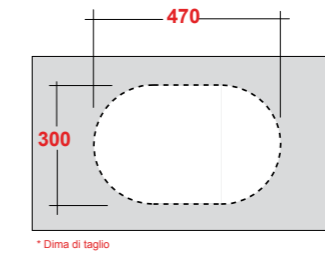

*Quote d'installazione consigliata
Advised measure for installation

ART. LIL4446001

SOTTOPIANO LAVABO TONDO 46 SF
BIANCO

WHITE 46 ROUND UNDER TOP
WASHBASIN

Dimensioni/Dimension: Ø46x21 cm
Peso/Weight: 6,5 kg