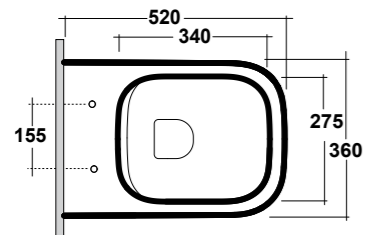

SYNTHESIS ECO

SOFT SQUARE SHAPE

ART. SYN1202R01

SYNTHESIS ECO VASO SOSPESO
RIMLESS BIANCO

SYNTHESIS ECO WHITE WALL HUNG
RIMLESS WC

Dimensioni/Dimension: 52x36x28 cm
Peso/Weight: 18,5 kg