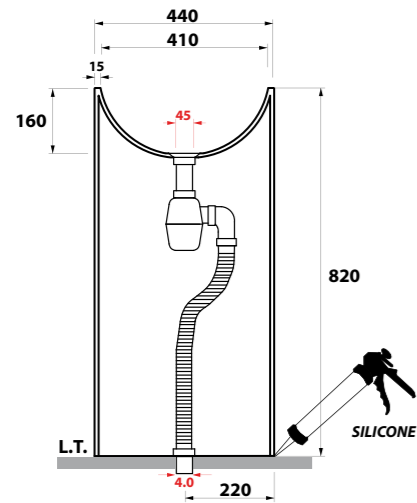

Dimensioni/Dimension: Ø44x82 cm
 Peso/Weight: 26 kg

completo di sifone di scarico
 Included with drain pipe connection

***Quote d'installazione consigliata**
 Advised measure for installation

CRYSTAL

ART. CRY4745001
 LAVABO FREE STANDING
 IN LIVINGTEC®