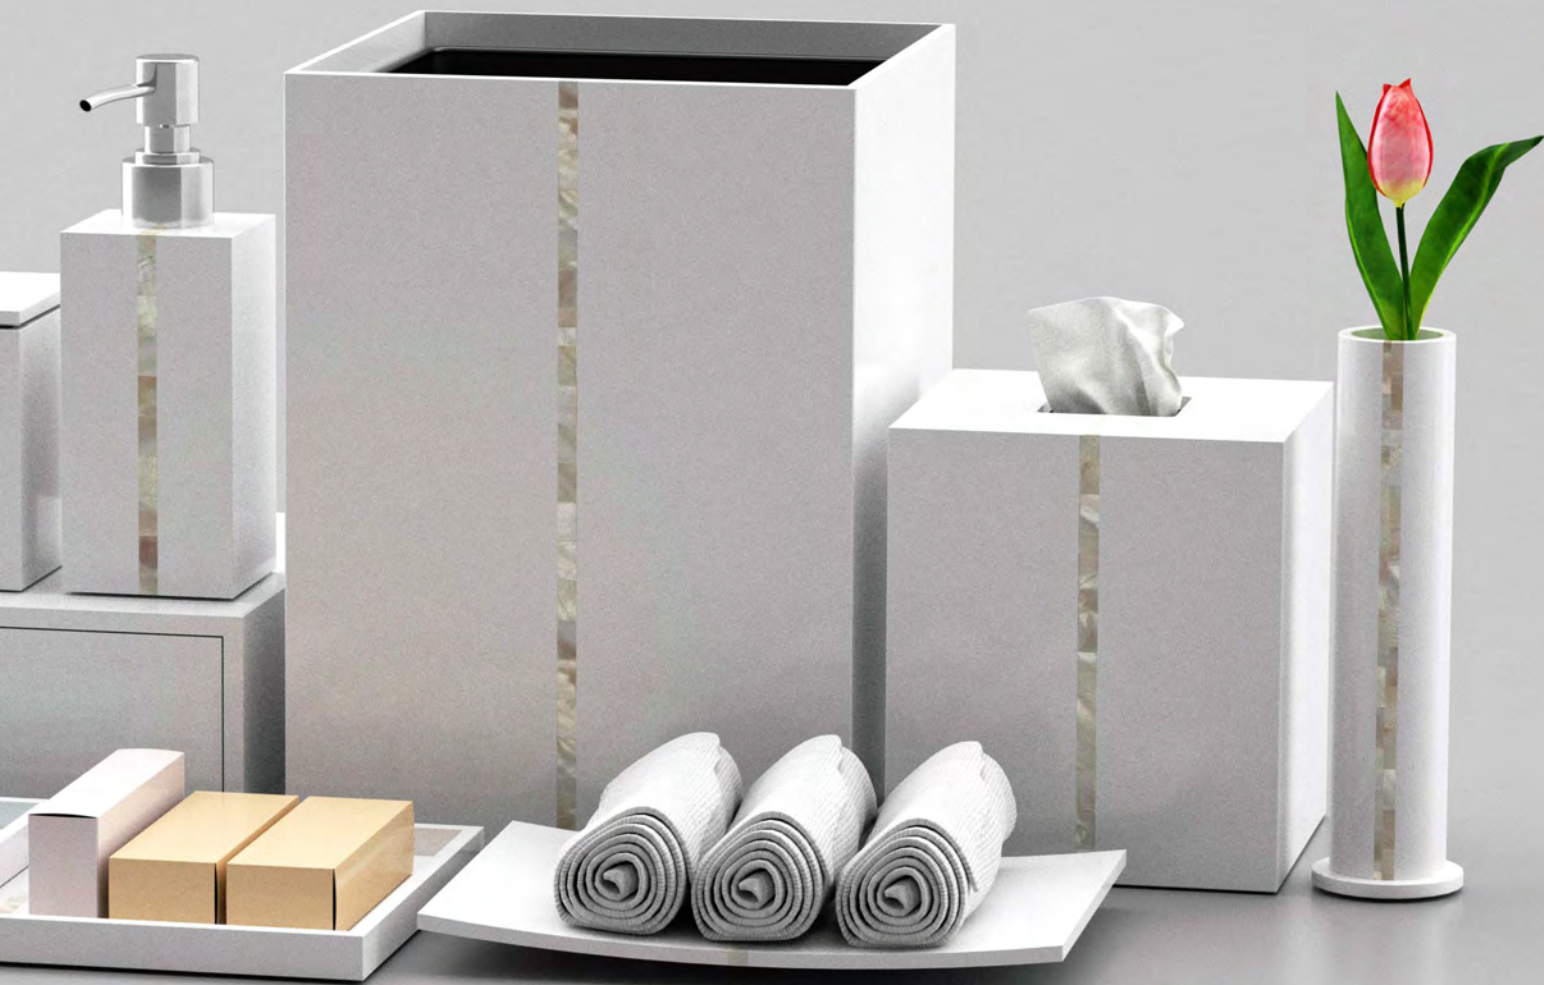

# SANTORINI

*Resin*

Matte finish white resin with mother of pearl trim.