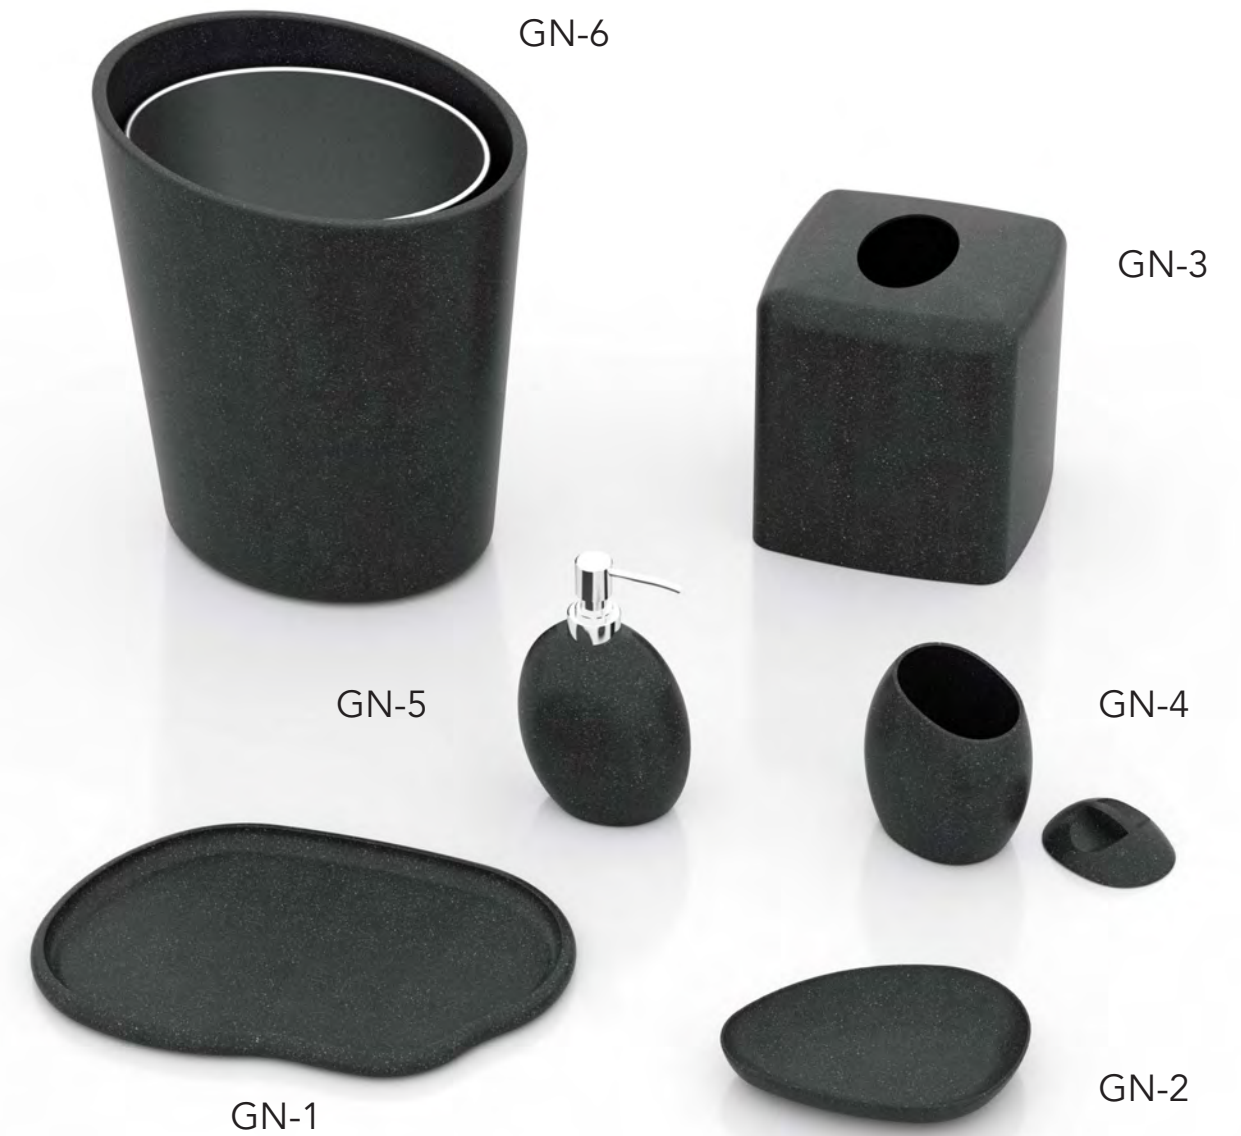

GRANITE

Resin

A grayish black granite look made of resin. Unconventional design of tray, soap dish and jar.