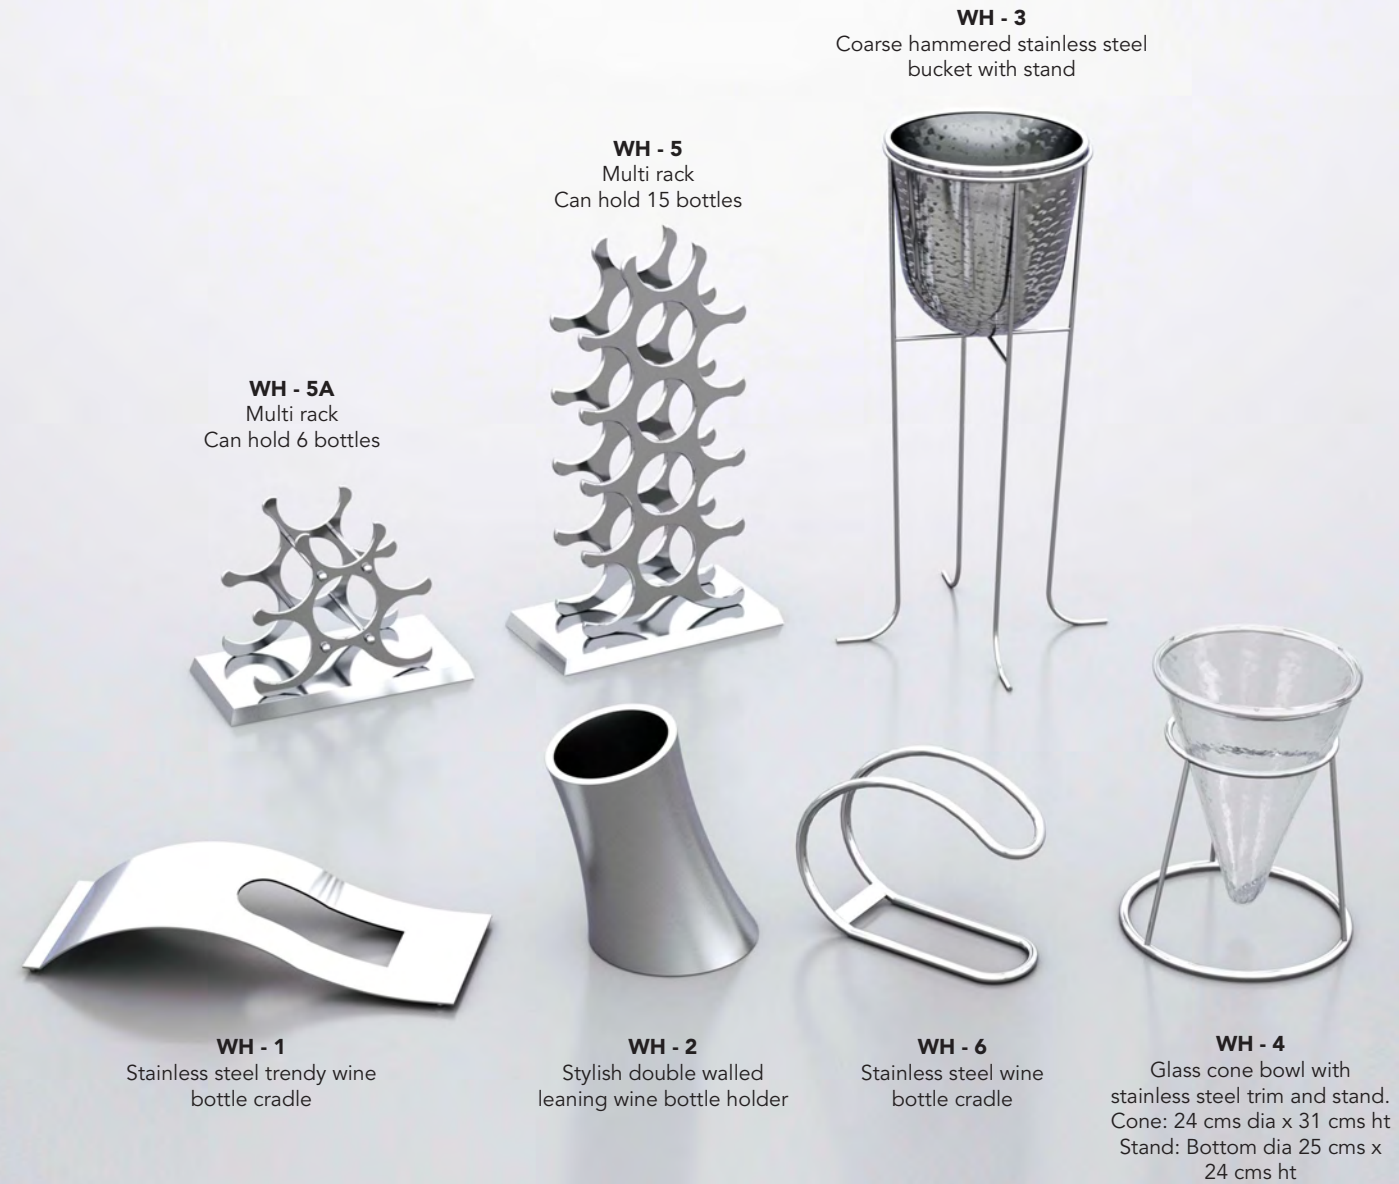

Wine Bottle Holders