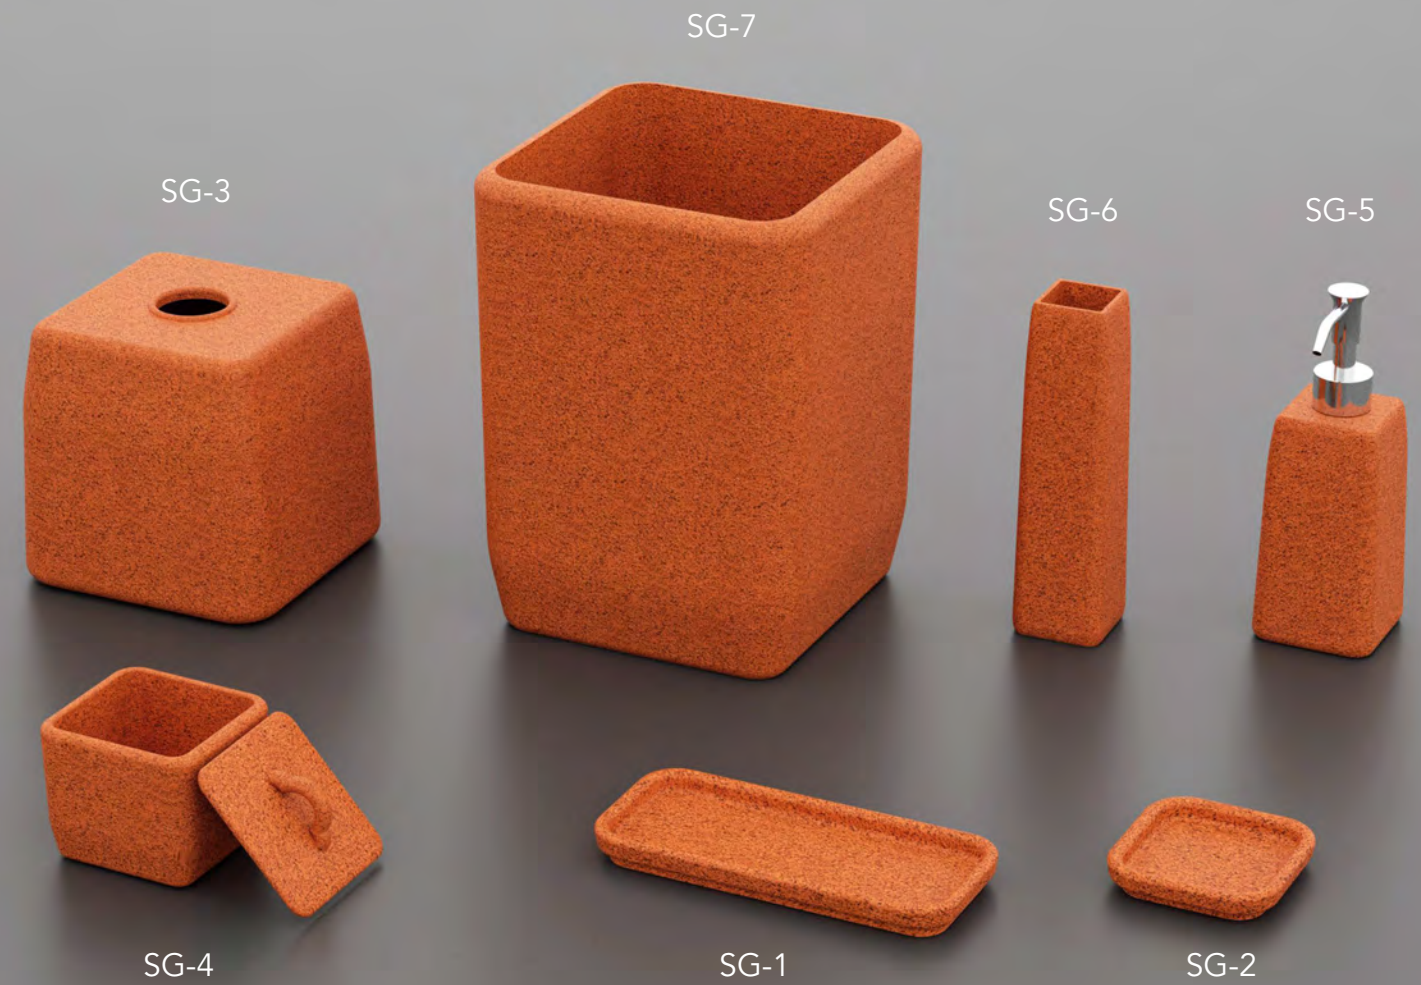

SERENGETI

Resin

Teracotta look made of resin.