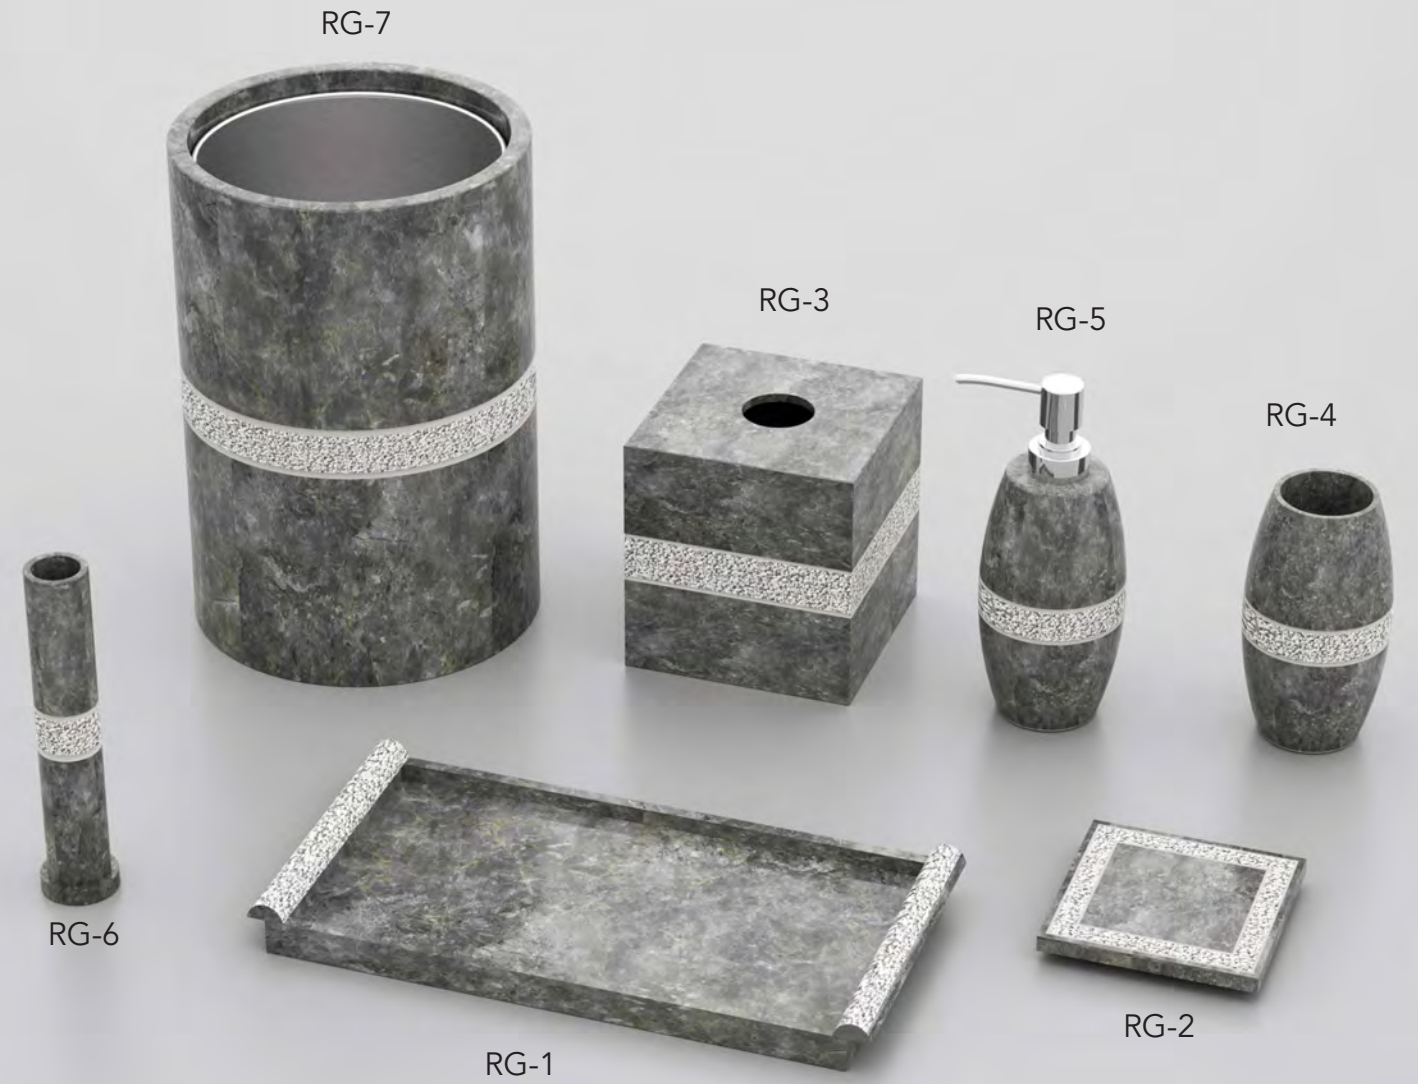

REGALE

Resin

Granite stone carved with center trim for public area.