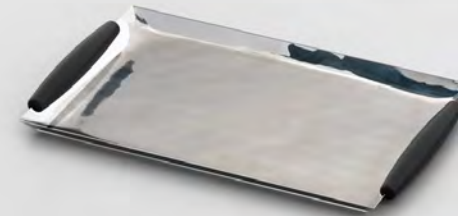

FB - 19 Bull Horn
Stainless steel tray with real bull horn handles
Size: 19 cms x 13 cms