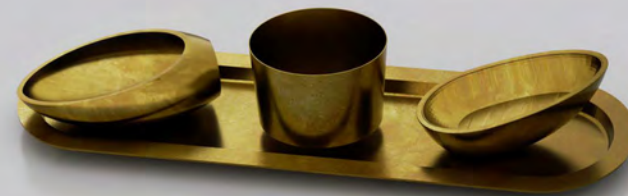

**CH - 15**  
Black and gold leaf effect.

**CH - 11**  
Tray with bowls in silver and gold leaf effect.

**CH - 16**  
Matte gold finish with square bowls

**CH - 12**  
Copper finish tray with black oxidised brass bowls.