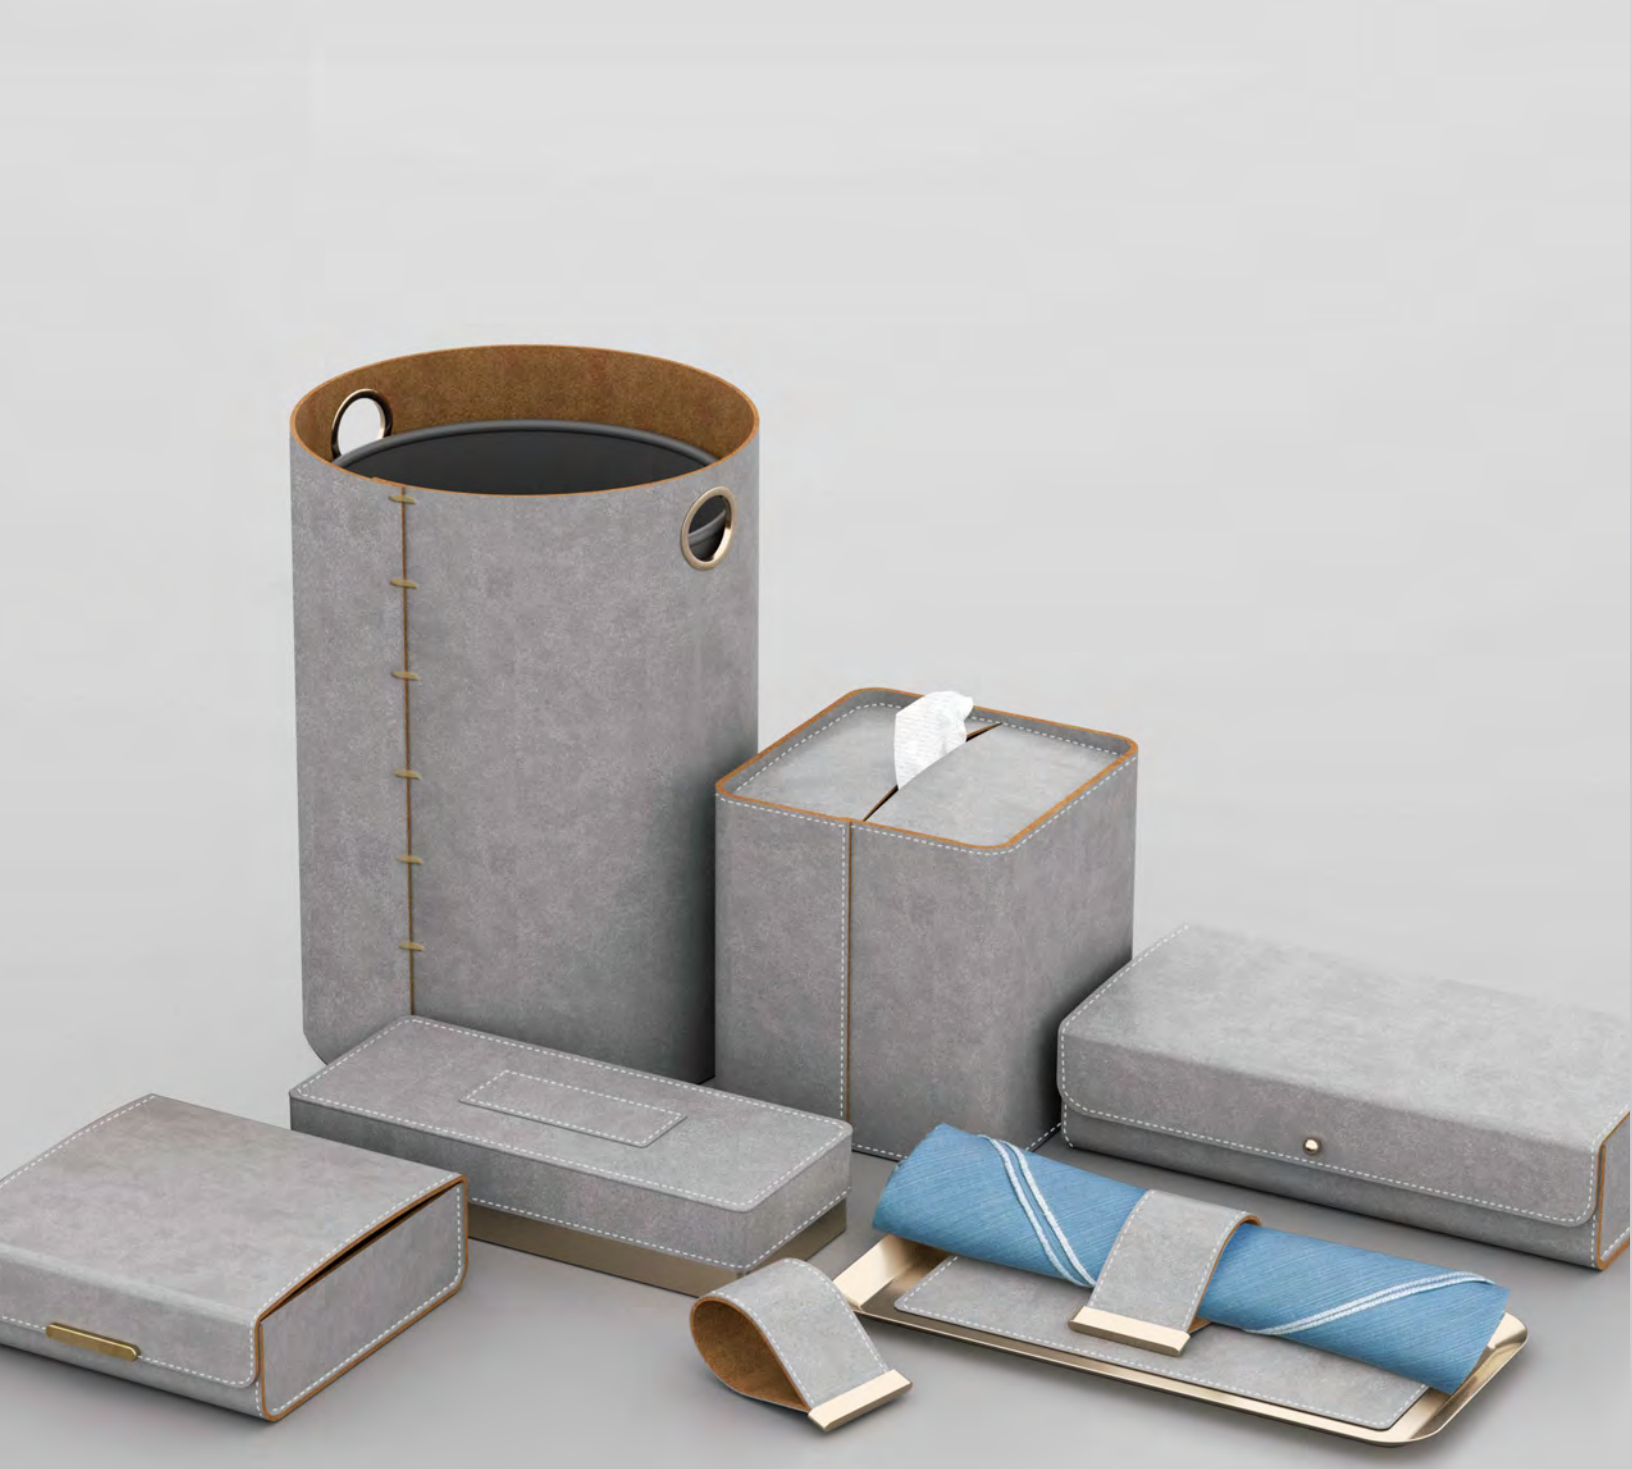

Leather with champagne gold accent