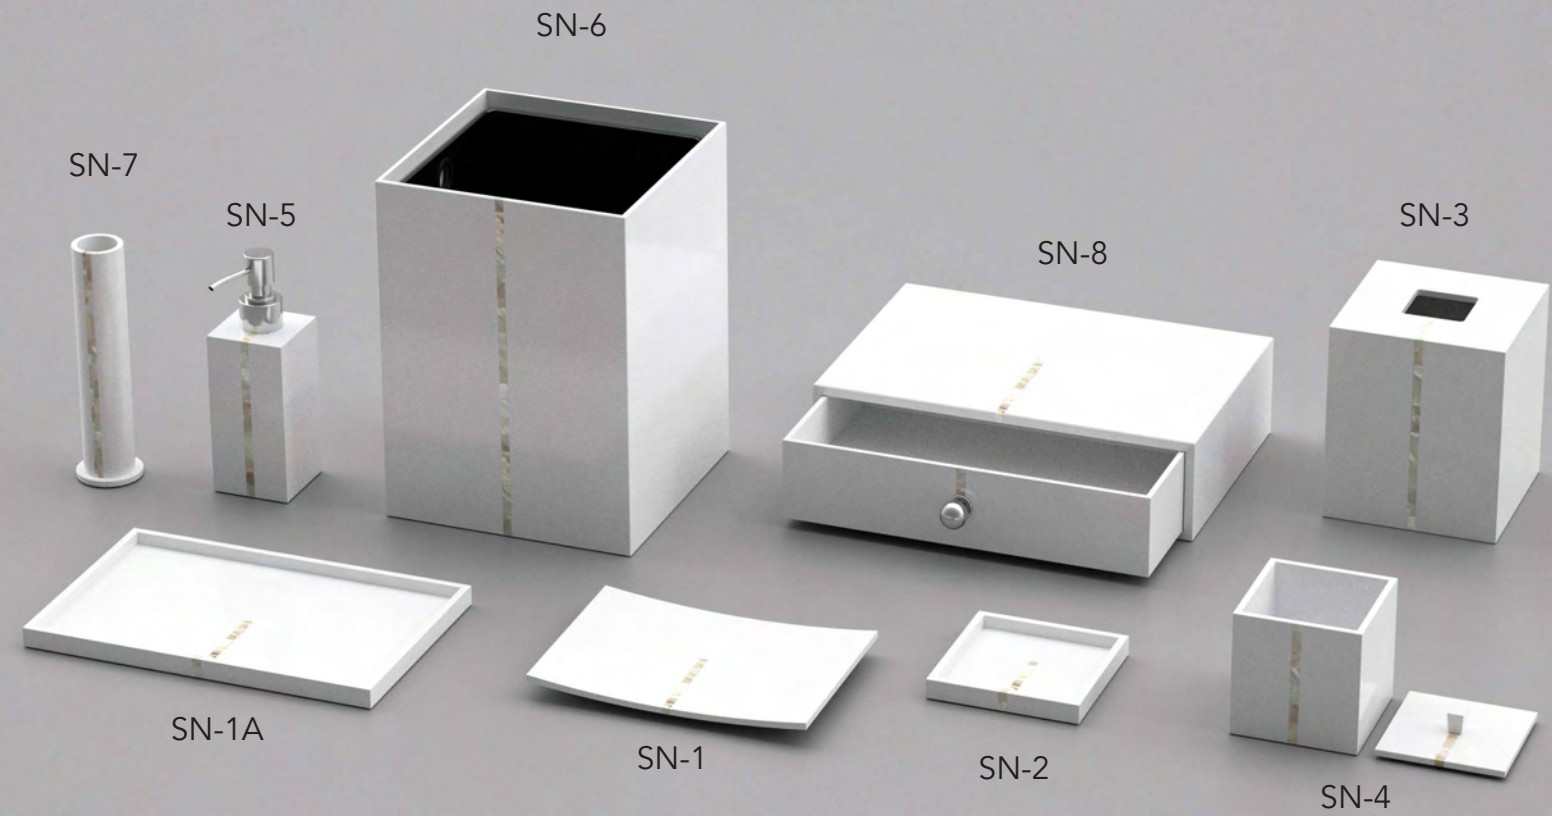

SANTORINI

Resin

Matte finish white resin with mother of pearl trim.