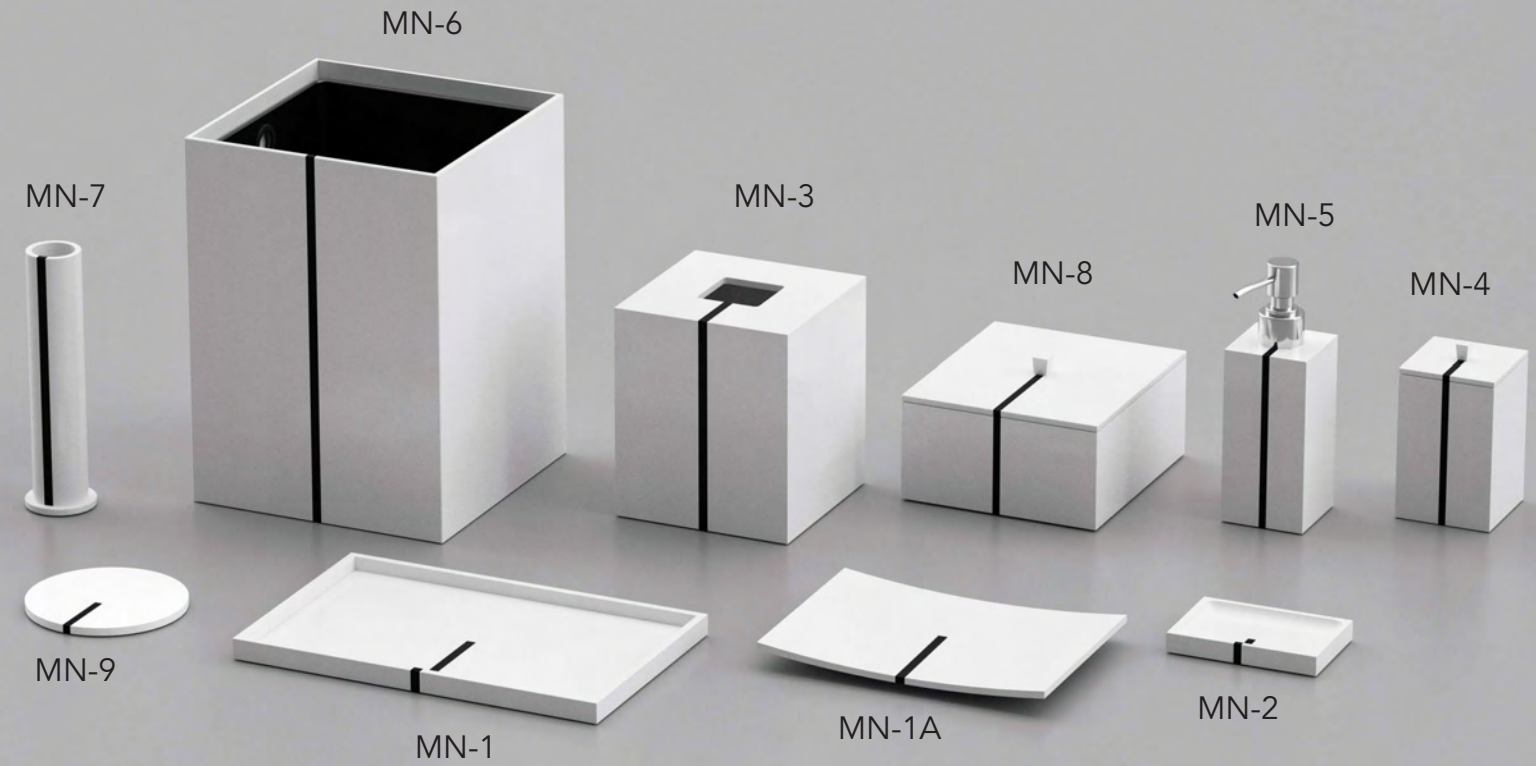

MODERNA

Resin

Matte finish white resin with deep brown trim