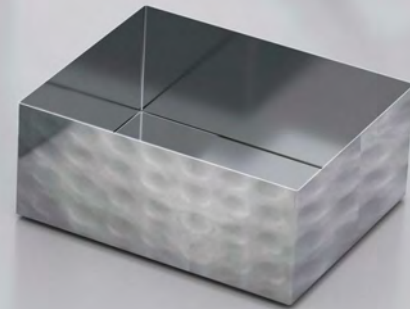

CH - 24
Sachet holder.