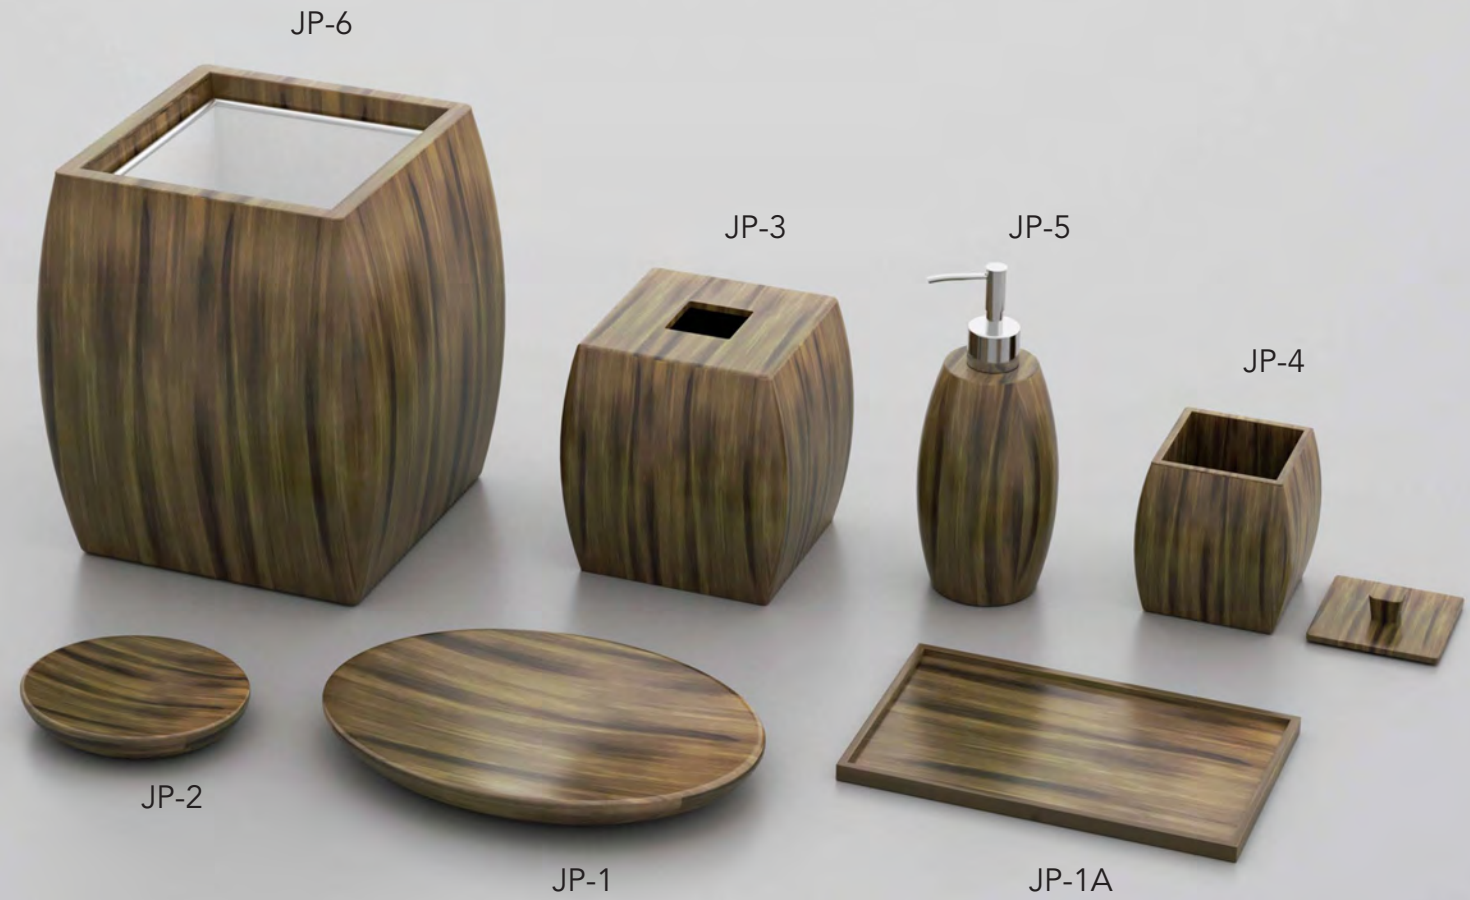

JAIPUR

Resin

Two tone effect. Can be done in any color and finish.