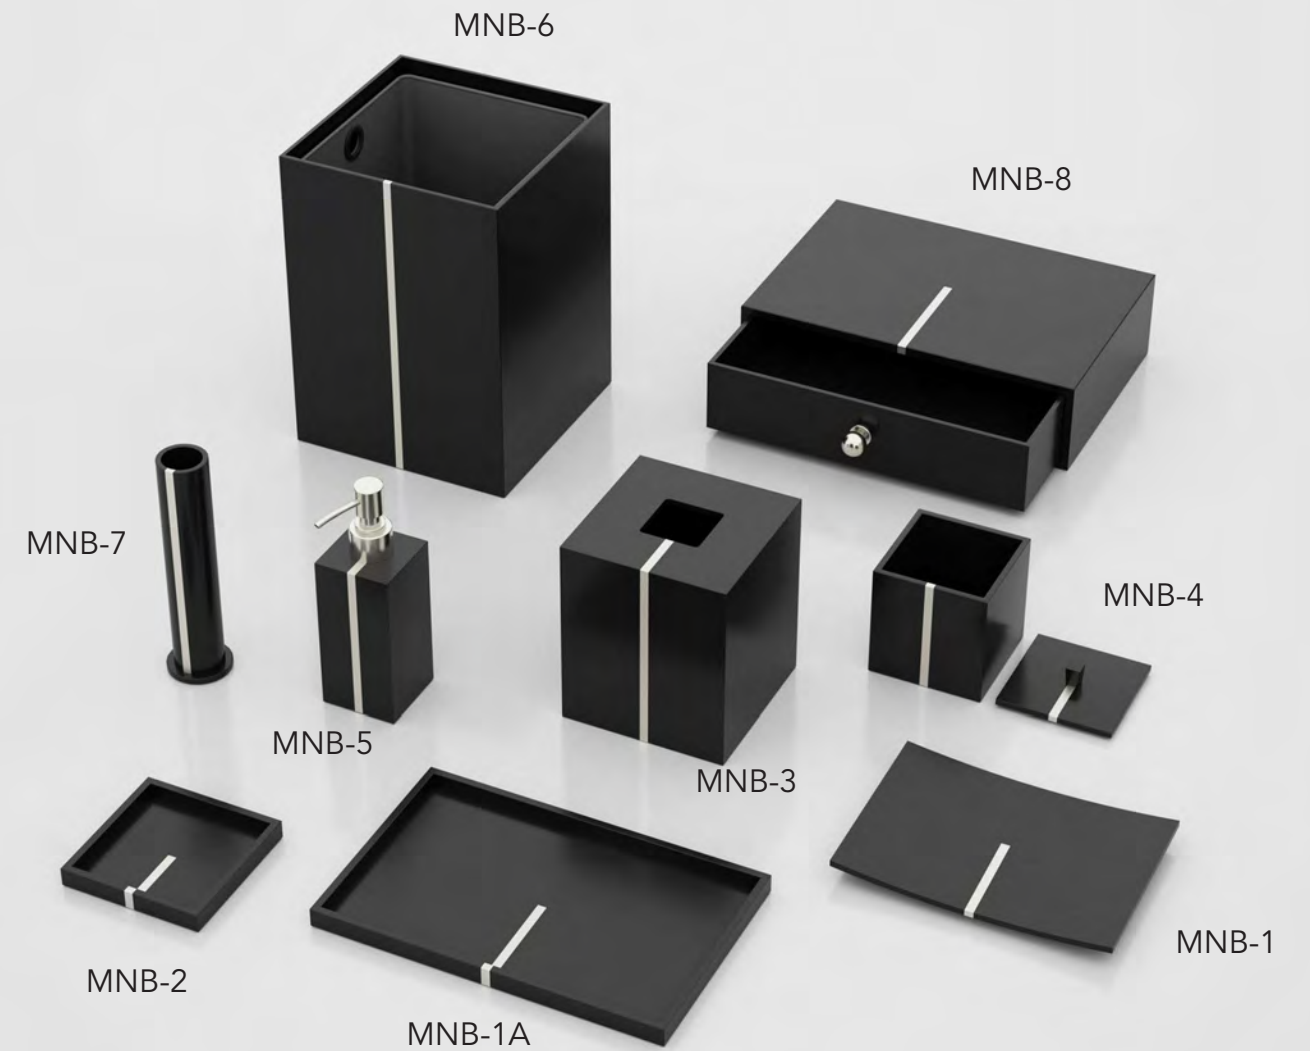

MODERNA BLACK

Resin

Matte finish black resin with silver paint trim.
Also available with gold paint trim.