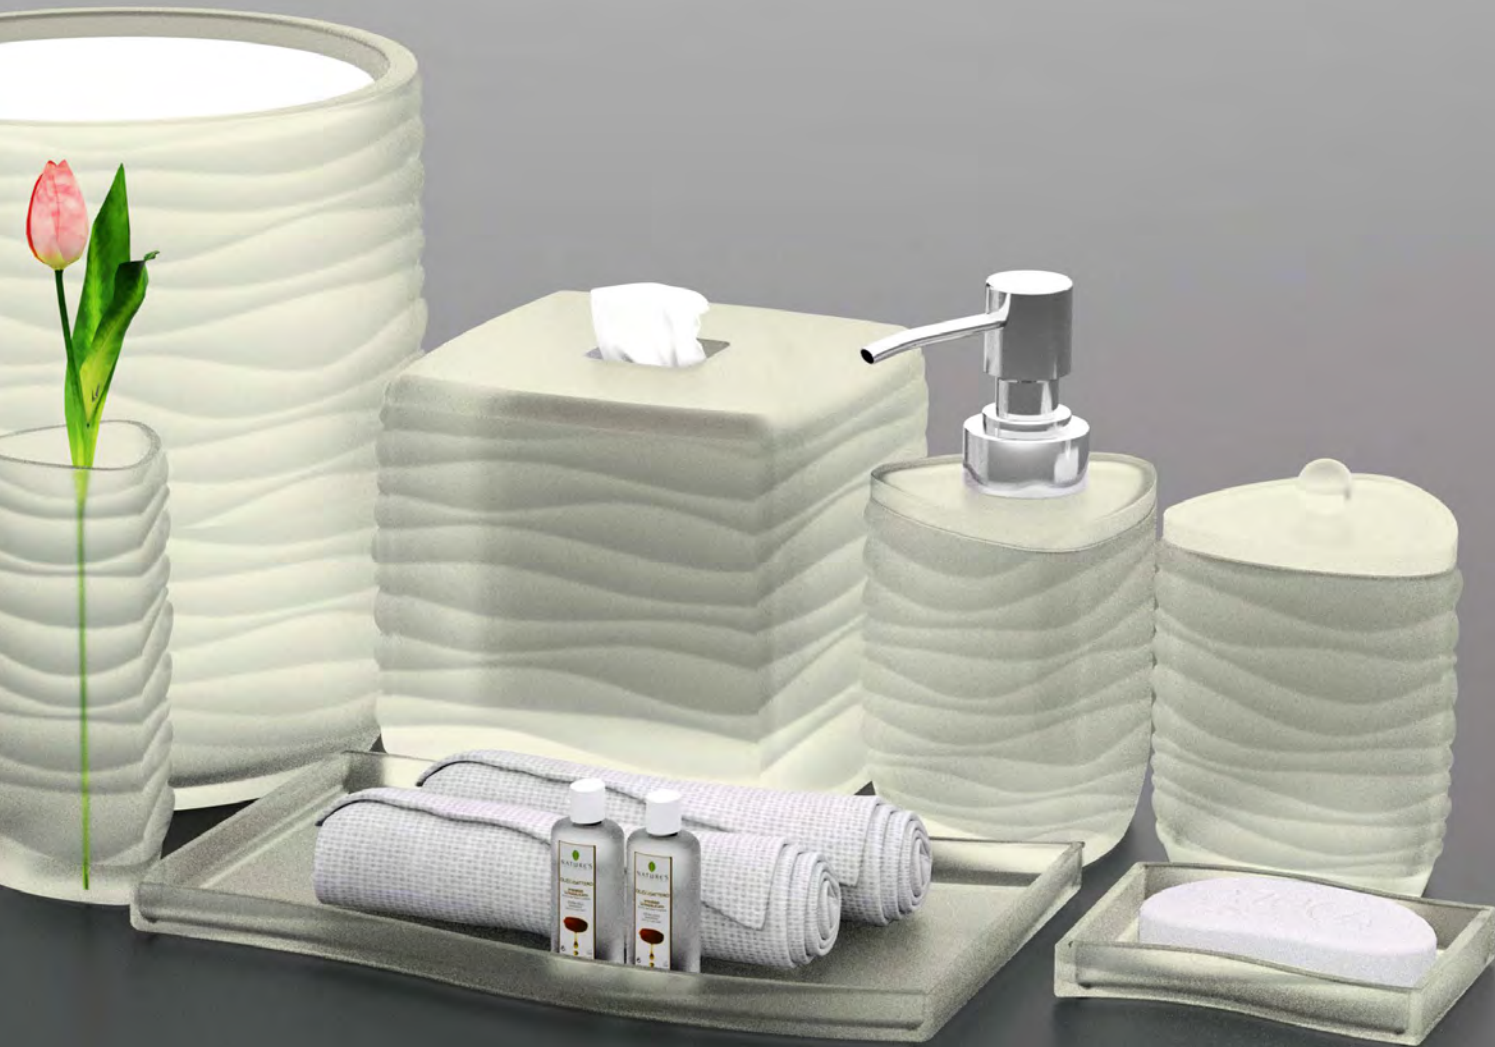

AQUA *Resin*

A traditional frosted resin moulded into a modern range. A wavy design in relief on the surface gives an aquatic feel.