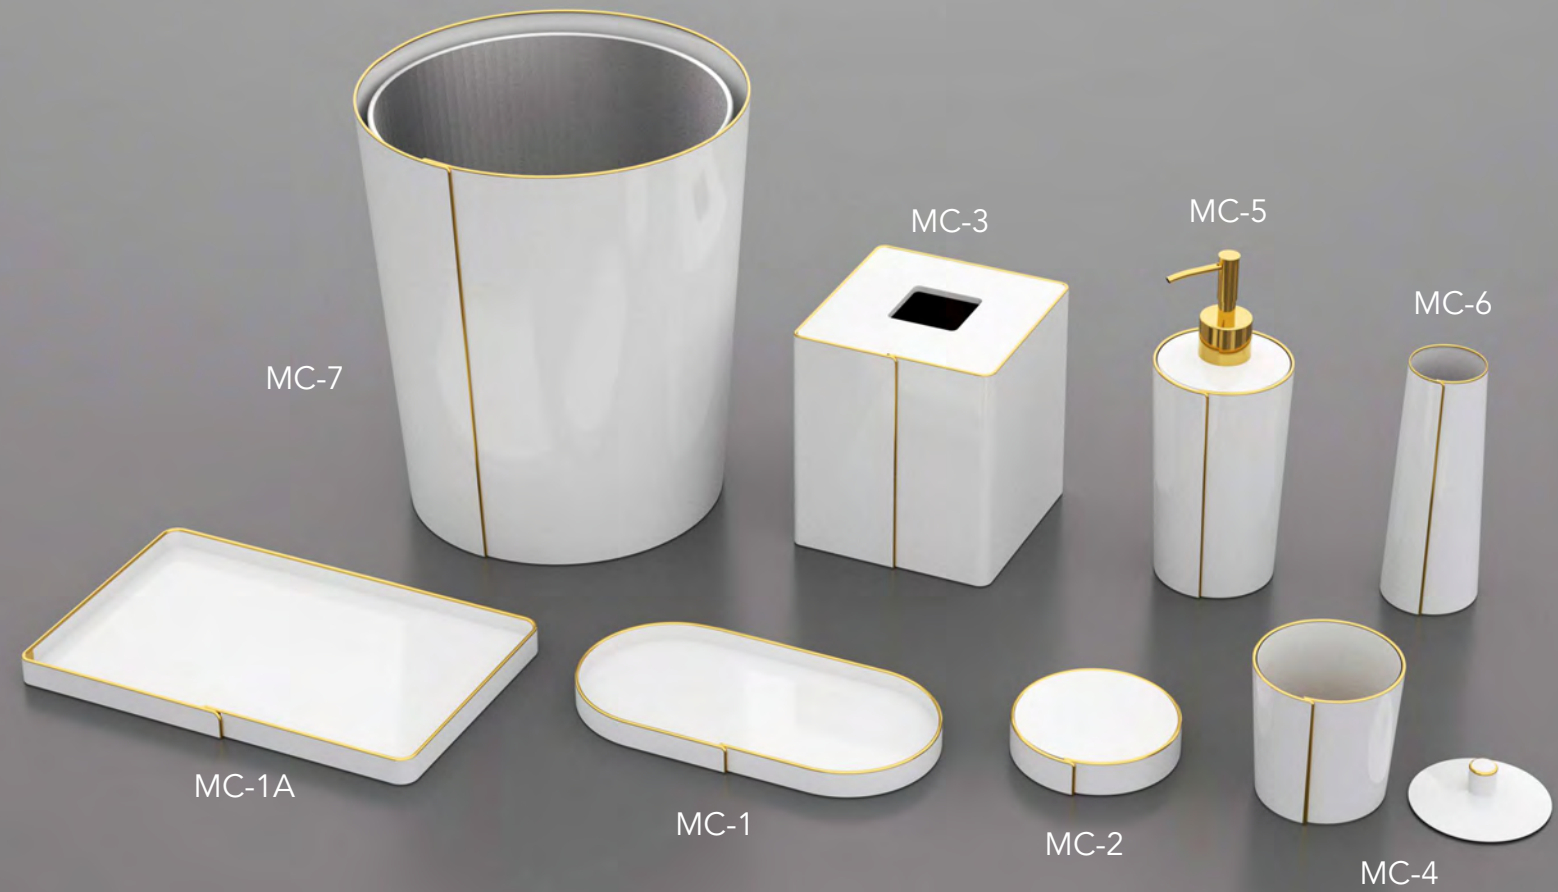

MONACO

Resin

Shiny finish white resin with gold trim.