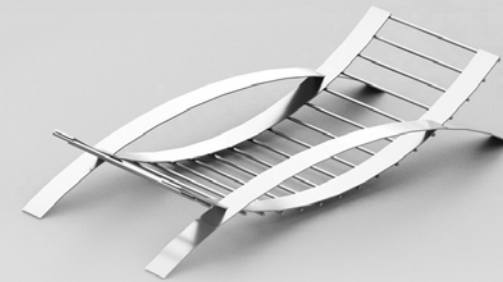

FB - 36 Crazy SS
Custom Size