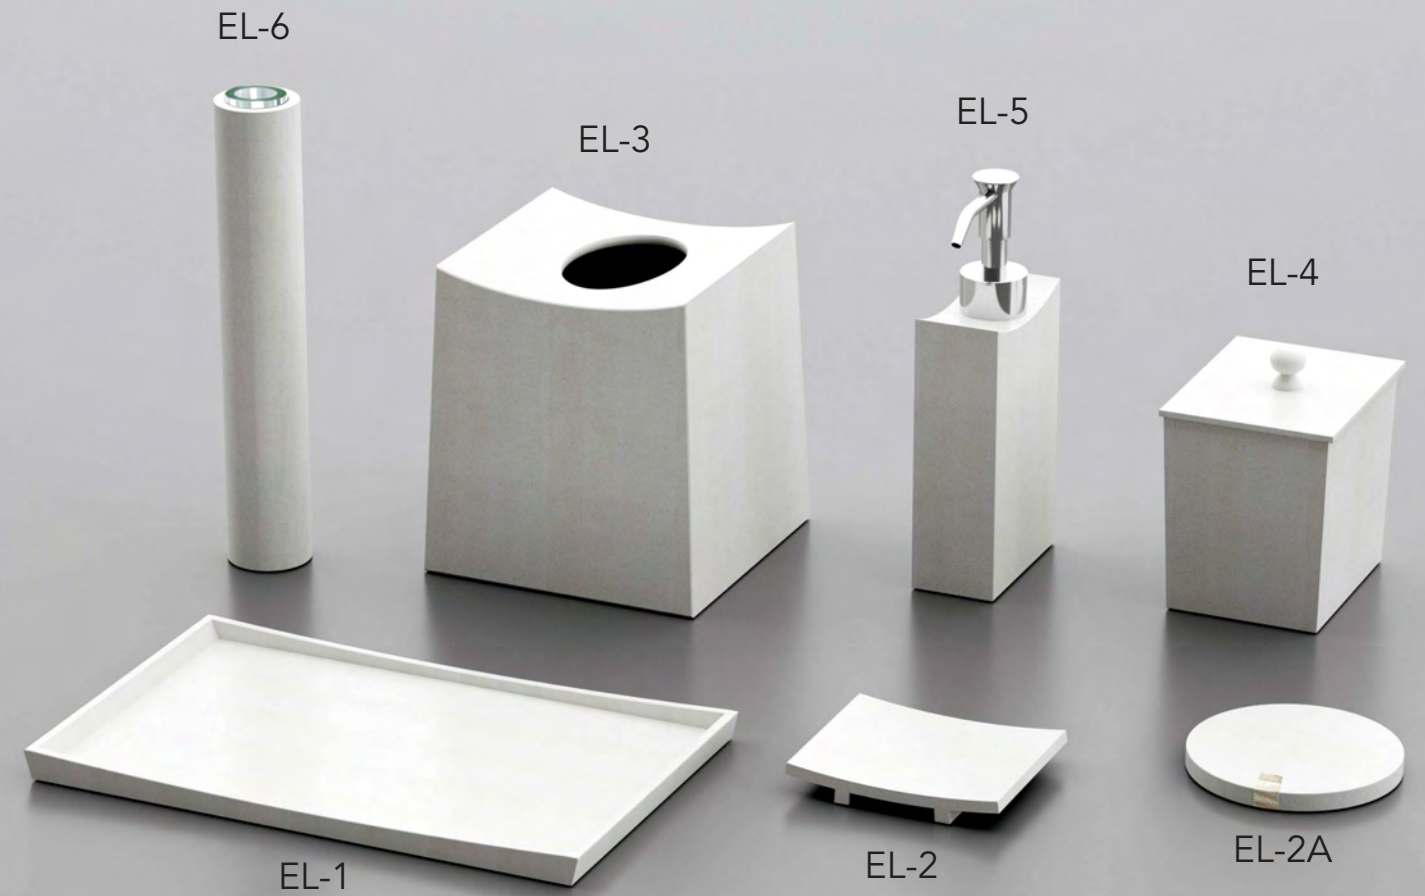

# ELEGANTE

*Resin*

Simple yet contemporary ivory resin set. Option of round soap dish with mother of pearl inlay or plain curved rectangular soap dish. Matching flower vase with inner glass tube.