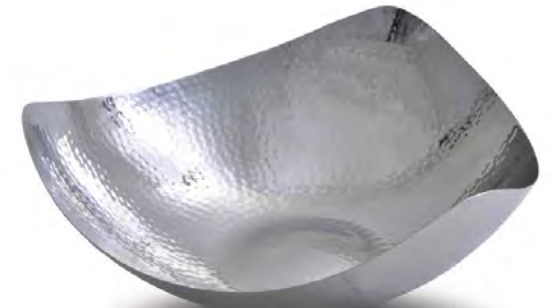

FB - 7 Trio Fine
Size: 25 cms or custom sizes.

Contemporary trays, platters & baskets for fruits, breads, starters, nuts & bar snacks.

Double walled hammered stainless steel bowl in variuos shapes.