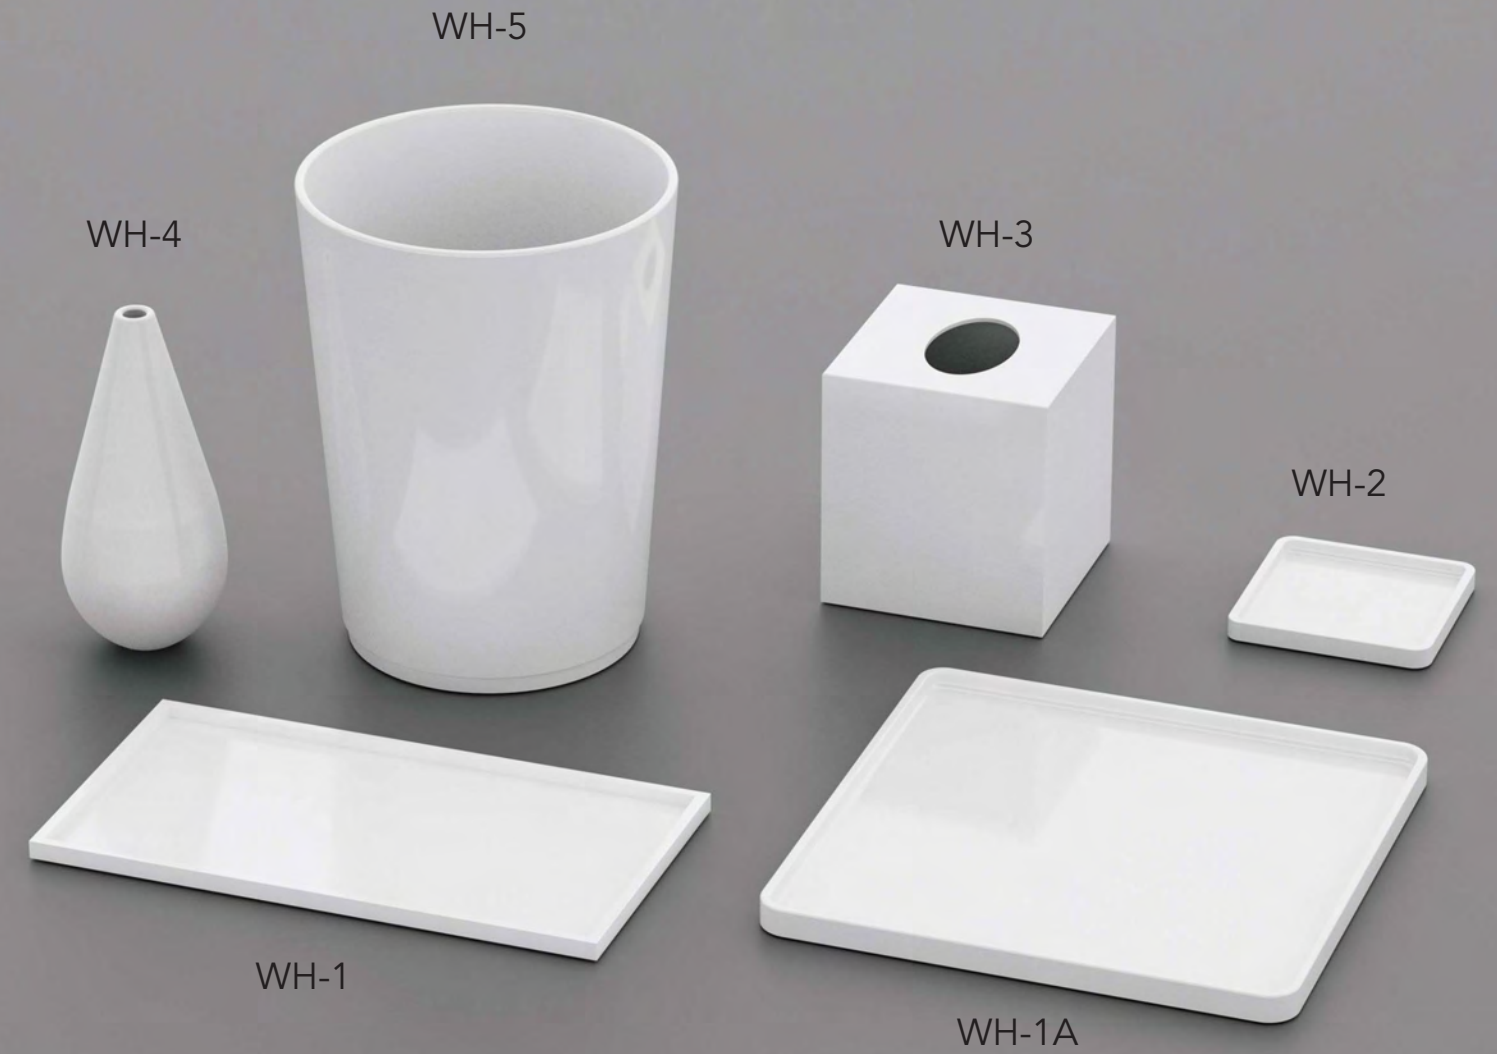

WHITE *Resin*

Glossy white resin.