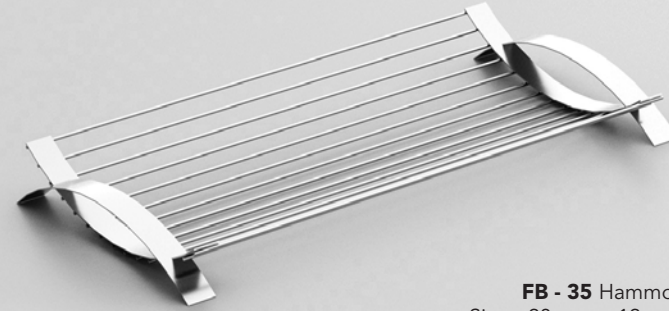

FB - 33 Cradle
Sizes: 40 cms x 22 cms x 5 cms ht

FB - 35 Hammock Small
Sizes: 28 cms x 12 cms x 4.5 cms ht