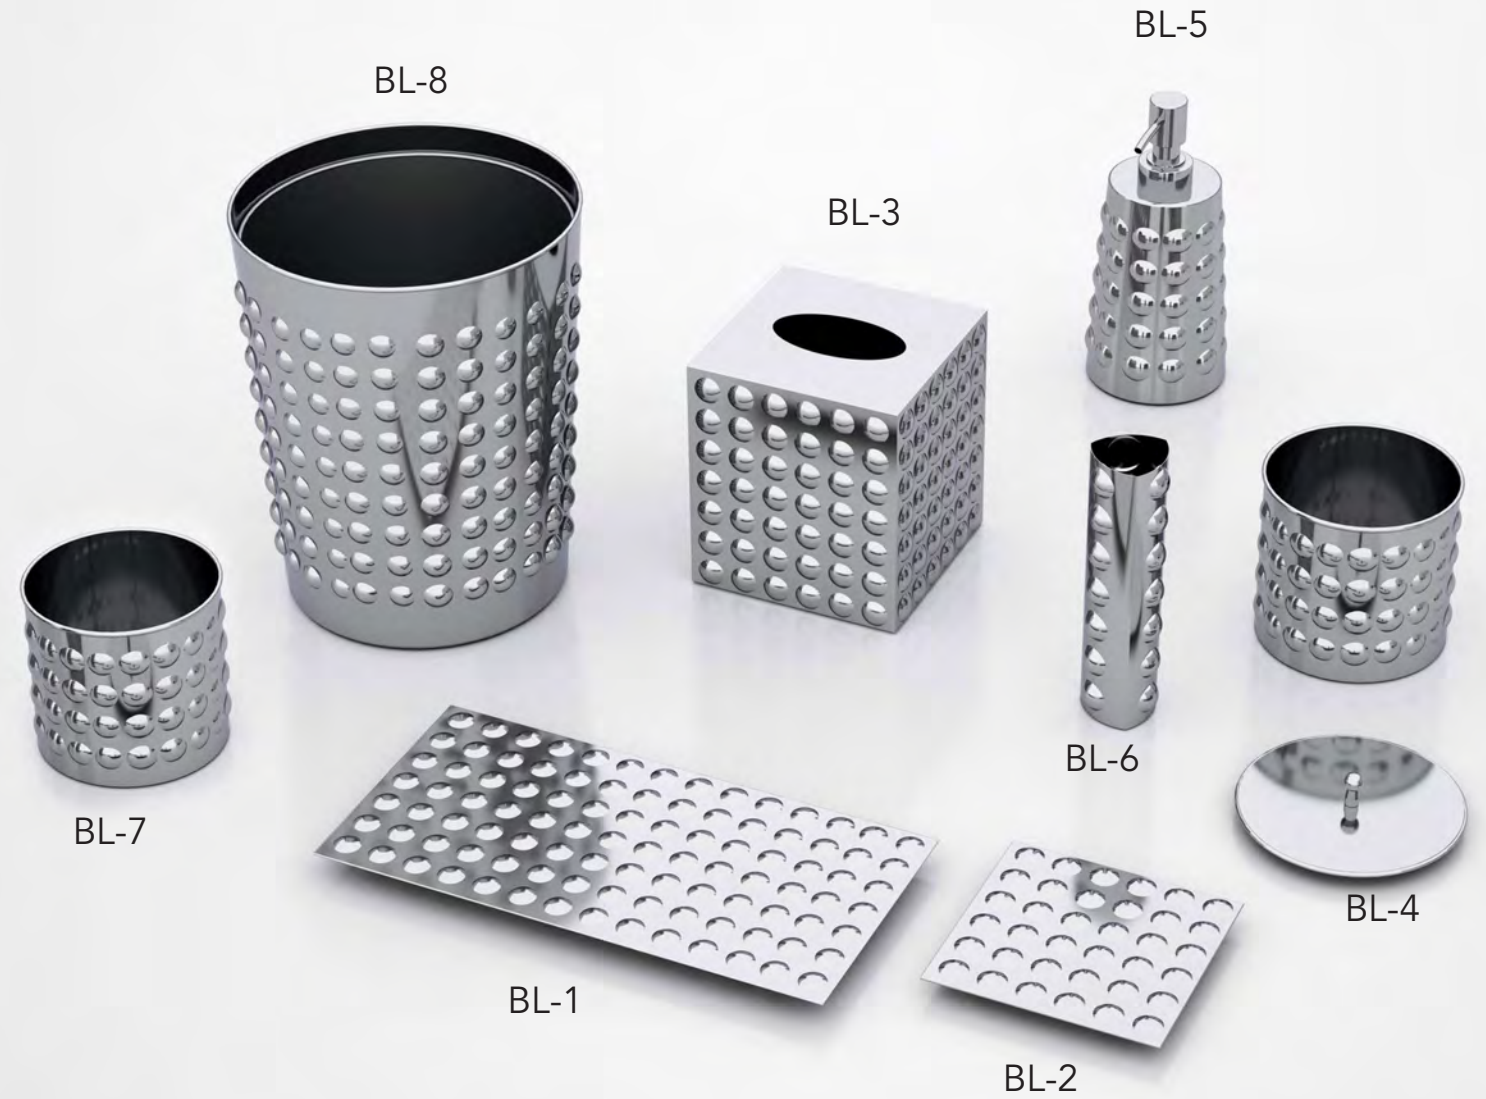

BUBBLES

Metal

Glittering stainless steel just got bubbly.