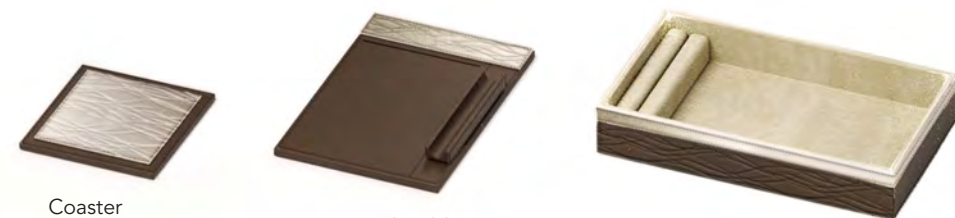

In Room Dining Menu

Coaster

Jewelry Tray

Notepad Holder

Leather with metallic silver trim

Waste Bin

Stationary Folder

In Room Dining Menu Folder

Tissue Box Holder

Coaster

Notepad Holder

Jewelry Tray

Beige leather with metallic rose gold finish lining

Guest Service Directory

Recycle Waste Bin

Tissue Box Holder