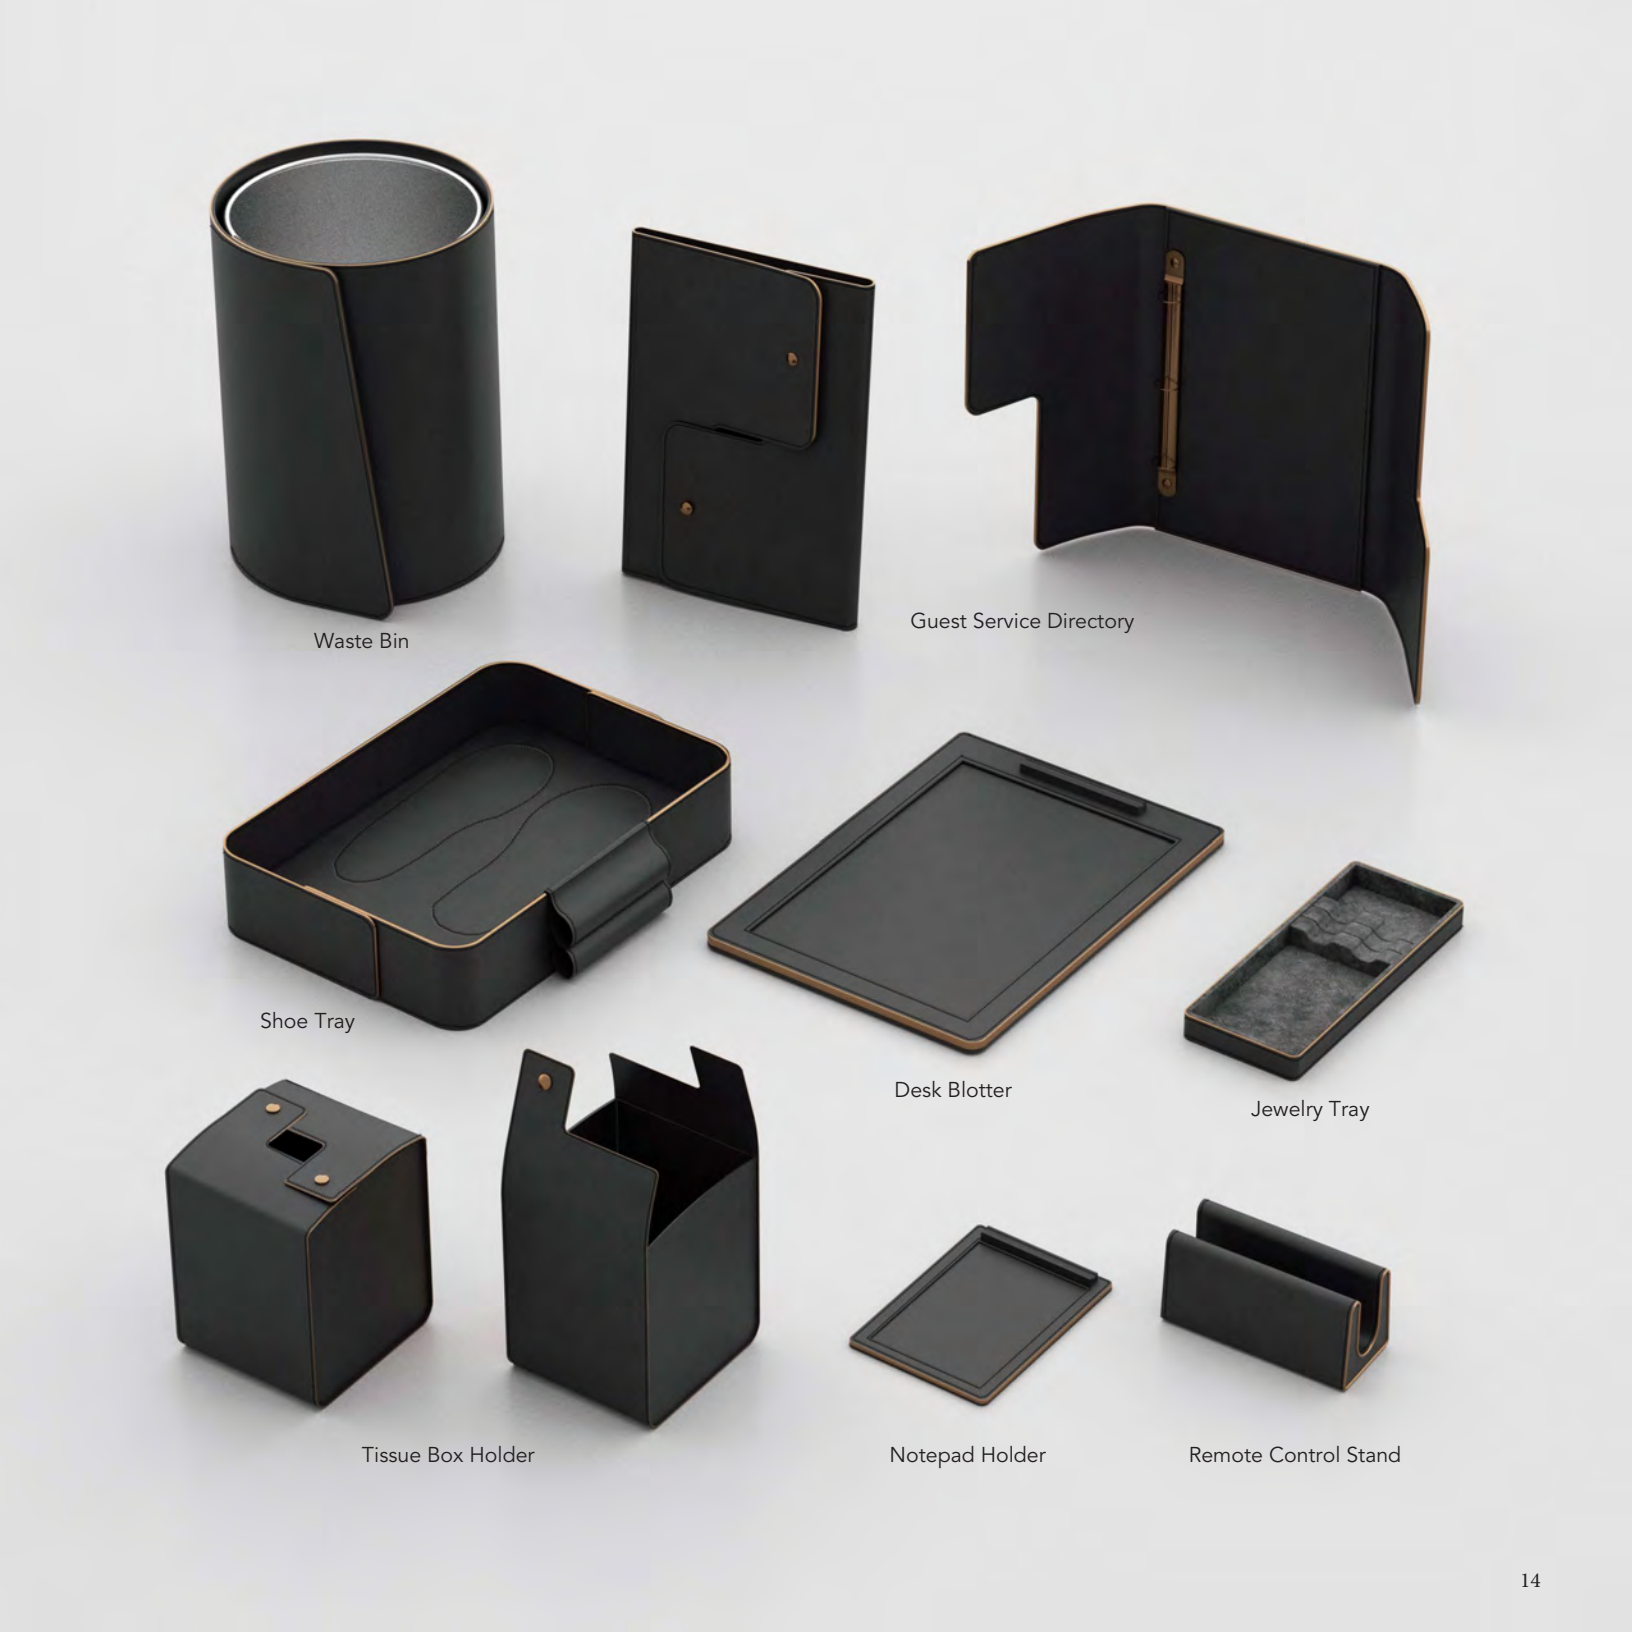

Tissue Box Holder

Remote Control Stand

Desk Blotter

Notepad Holder

Tufted Leather with Stainless steel

Remote Control Box

Guest Service Directory

Notepad Holder

Tissue Box Holder

Remote Control Stand

Welcome Tray

Coaster

Stationery Box

Notepad Holder

Jewelry Tray

Guest Service Directory

Leather with contrasting antique finish edge trim

Waste Bin

Guest Service Directory

Shoe Tray

Desk Blotter

Jewelry Tray

Tissue Box Holder

Notepad Holder

Remote Control Stand

Tufted Leather with a gold lining

Waste Bin

Guest Service Directory

Tissue Box Holder

Notepad Holder

Remote Control Holder

Magazine Stand