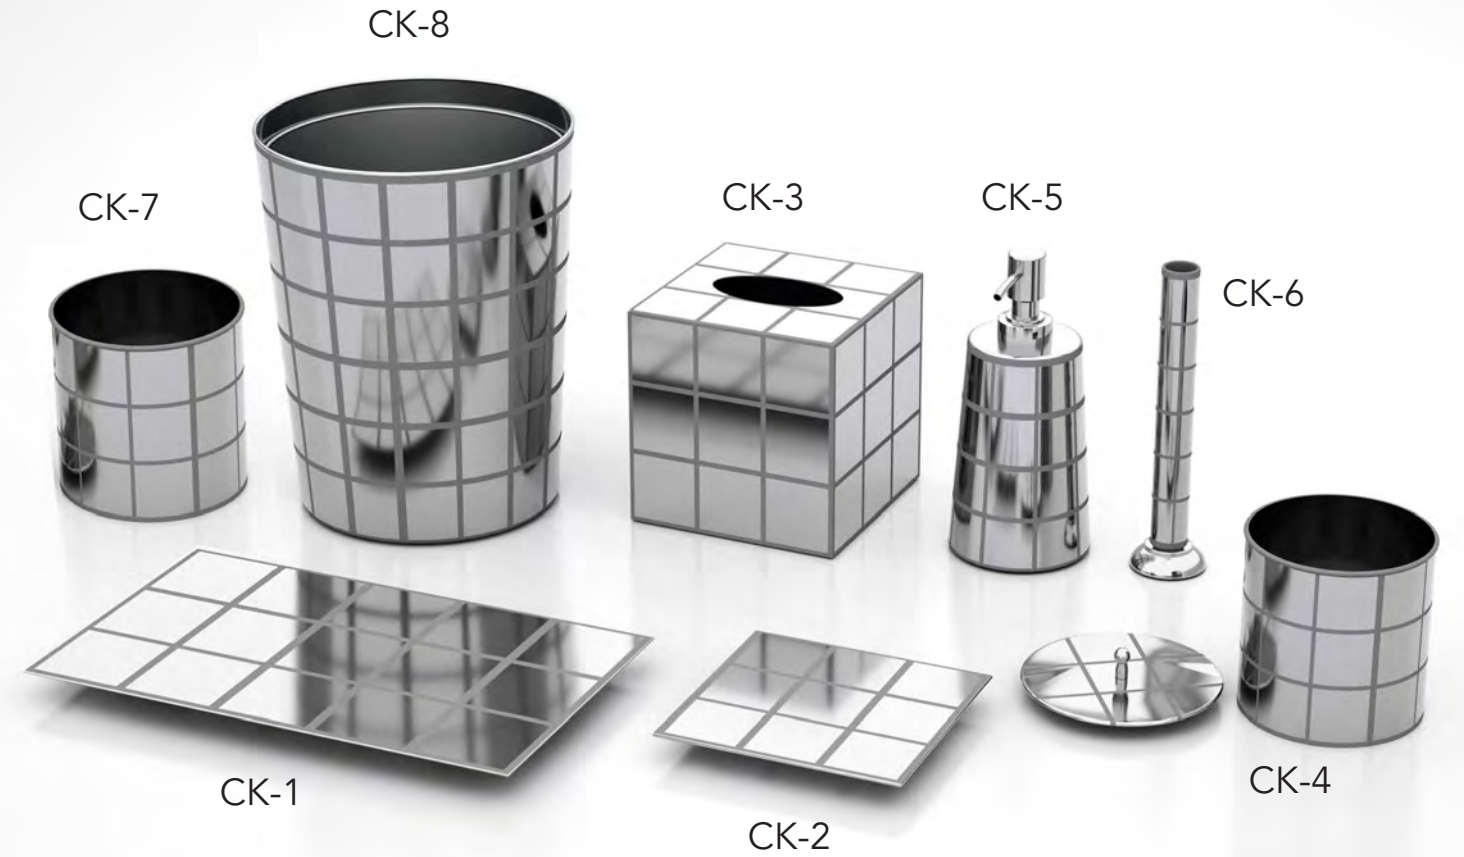

CHECKS

Metal

Checks all over and sand blasted to create a matte and shiny combination.