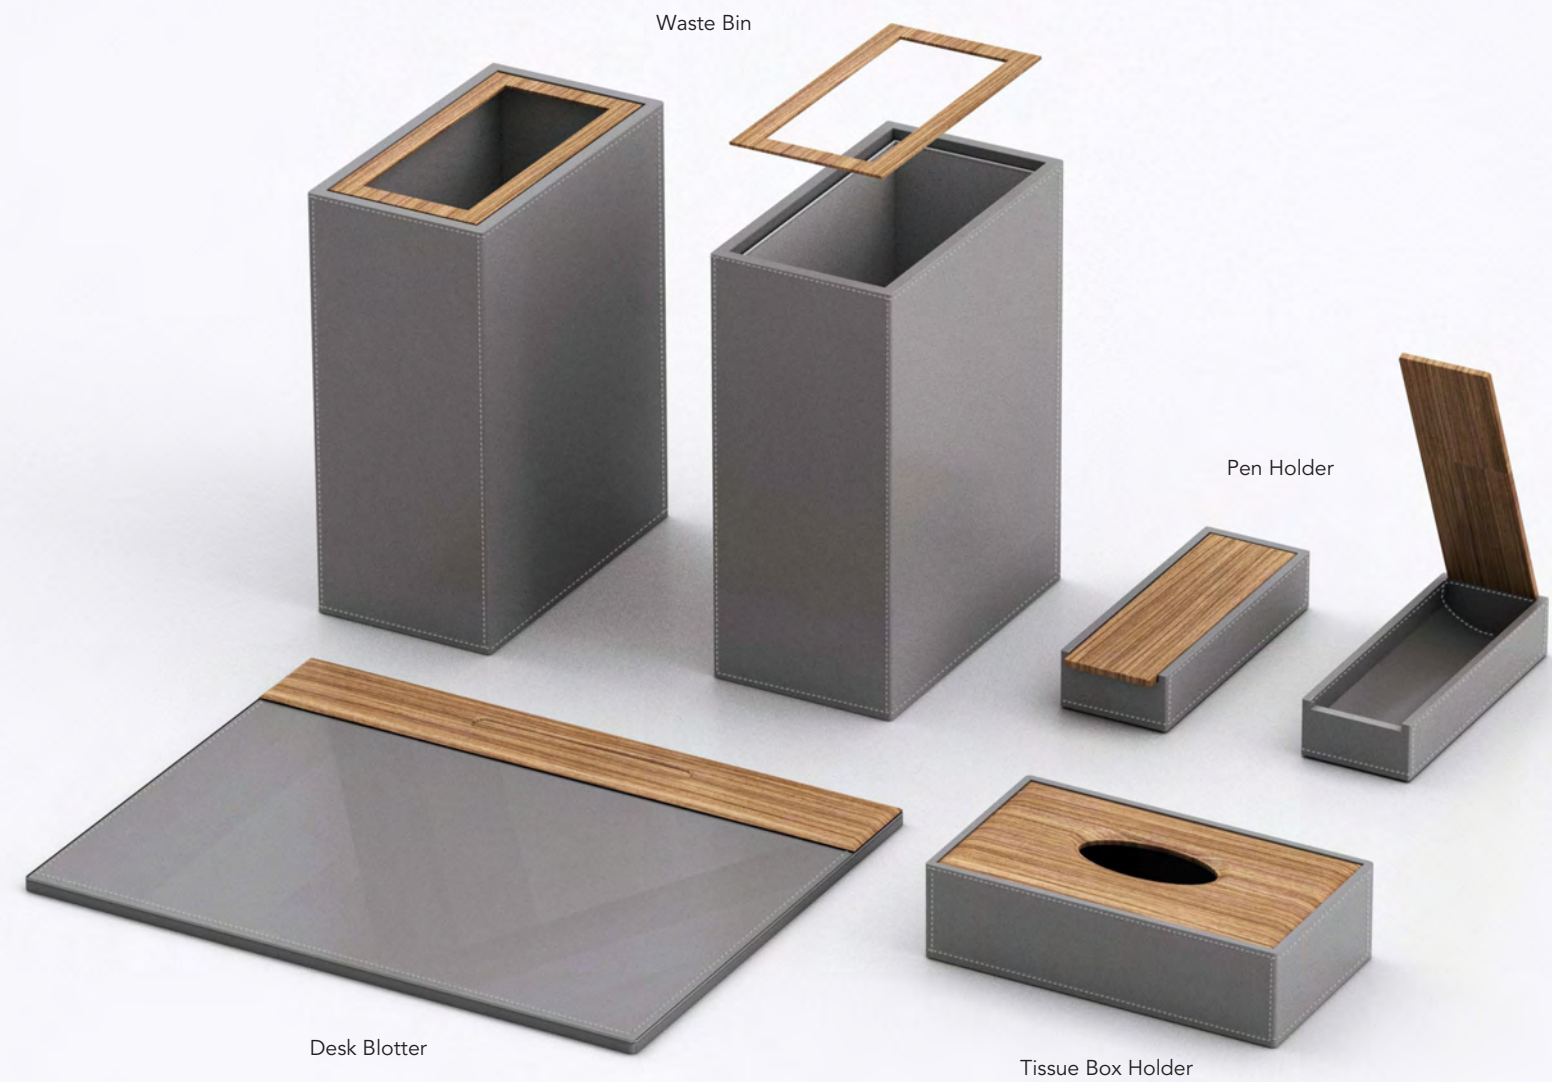

## CONFERENCE & BANQUETING

Two toned tan Leather

Two toned Leather with brown trim

Waste Bin

Tissue Box Holder

Desk Blotter

Pen Holder

Leather with wood finish vinyl