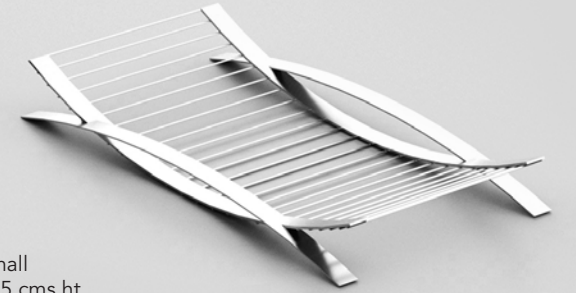

# Bowls, Platters & Baskets

**FB - 30 Juggler**  
A unique basket that can be spread to different shapes.  
Available in 3 heights: 18 cms, 23 cms , 30 cms ht

**FB - 31 The Basket**  
Size: 24 cms x 16 cms x 10 cms ht or custom sizes.

71.30

**FB - 32 Maze**  
Sizes: Small - 16 cms dia x 13 cms ht  
Large - 29 cms dia x 20 cms ht

**FB - 33 Cradle**  
Sizes: 40 cms x 22 cms x 5 cms ht

**FB - 34 Hammock Large**  
Sizes: 36 cms x 24 cms x 4.5 cms ht