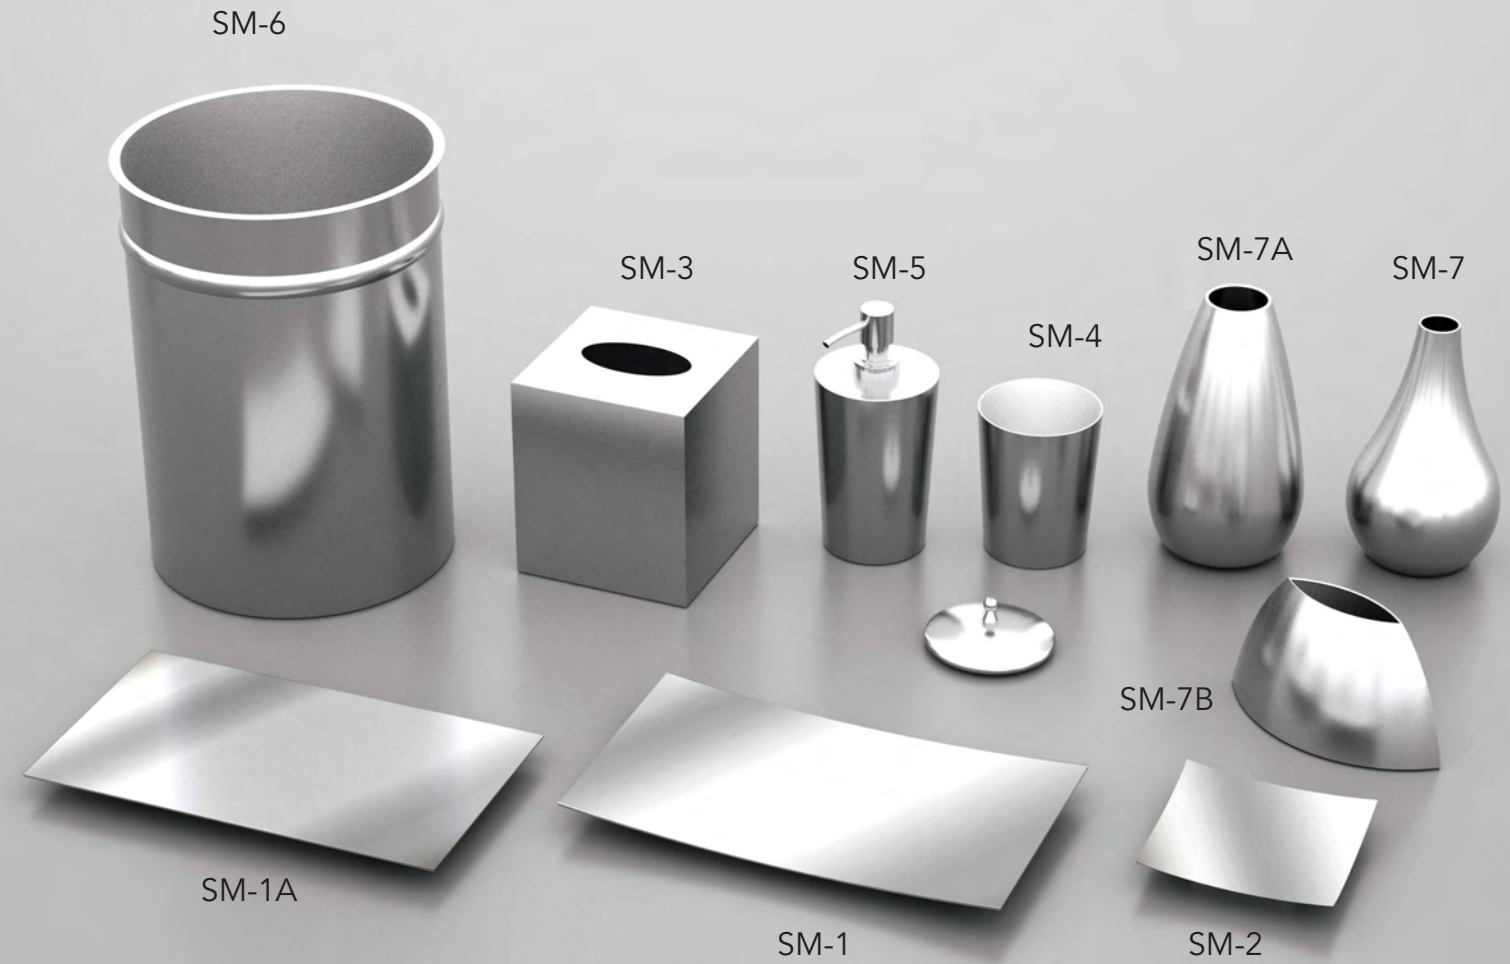

SILK MATTE

Metal

Plain stainless steel in matte finish.