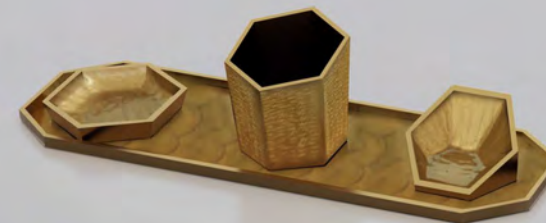

CH - 17
Tarnished gold finish with hexagonal shape bowls.