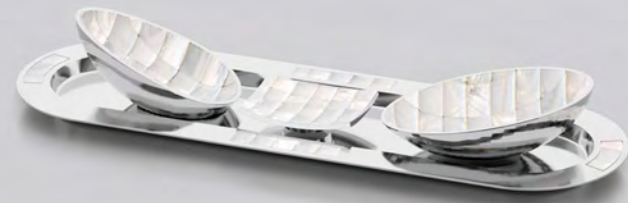

Condiment Holders

CH - 9
Aluminum bowls and trays with mother of pearl inlays.