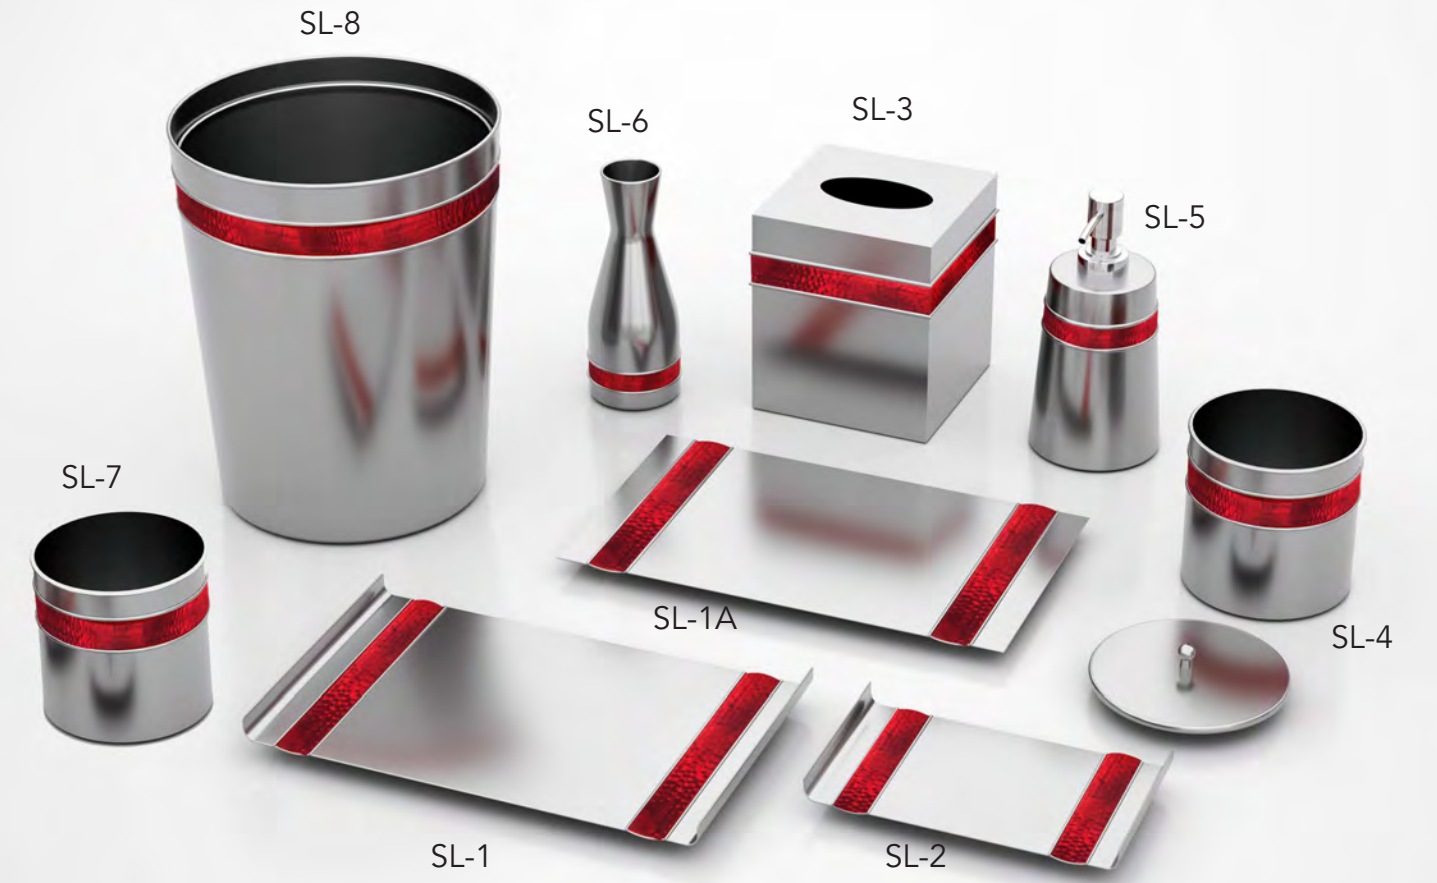

STEELER

Metal

Brushed stainless steel with hammered, hand painted and lacquered trim or with coloured or natural mother of pearl.