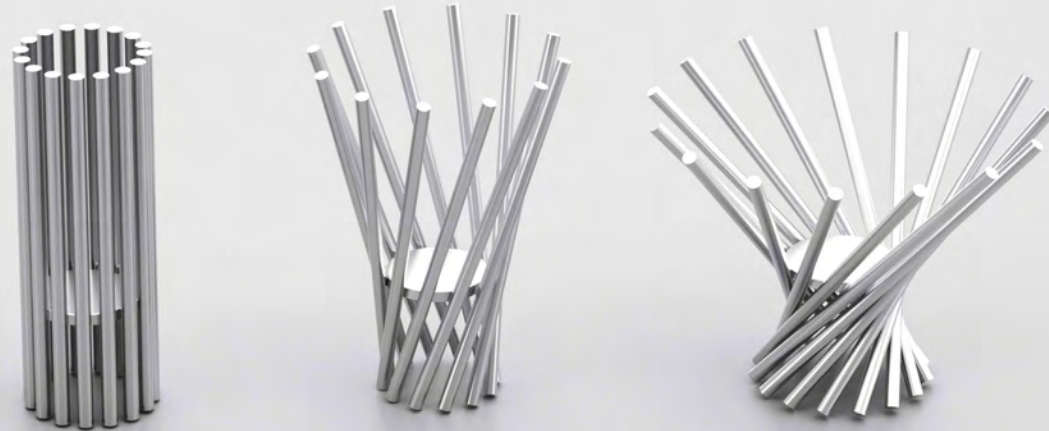

Aluminum handpainted and lacquered bowls in wild and trendy shapes.

\*\*\* Above items are not dish washable. Avoid detergents. Rinse in running water and wipe dry

\*\*\* Above items are not dish washable. Avoid detergents. Rinse in running water and wipe dry

# Bowls, Platters & Baskets

**FB - 30 Juggler**  
A unique basket that can be spread to different shapes.  
Available in 3 heights: 18 cms, 23 cms , 30 cms ht

**FB - 31 The Basket**  
Size: 24 cms x 16 cms x 10 cms ht or custom sizes.