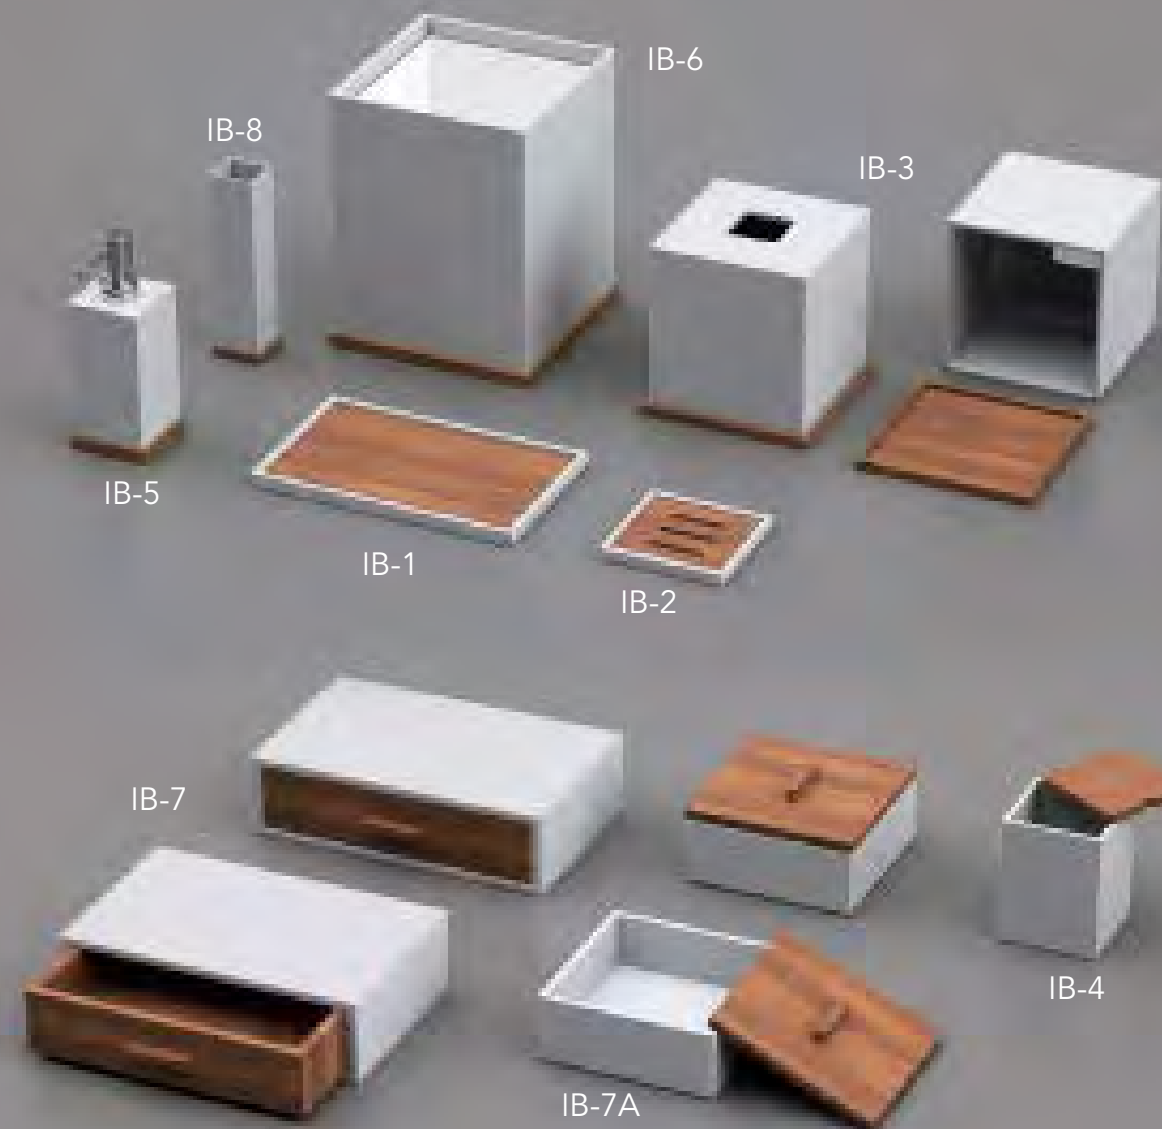

IBIZA

Resin

Matte finish gray resin with real wood.
Also available in different gray and wood tones.