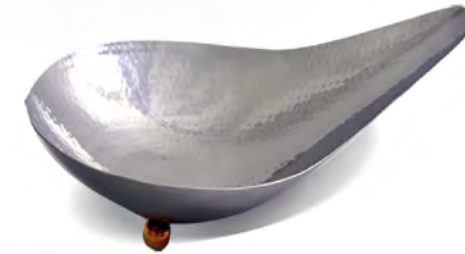

# Buffet Set-up

**IN - 1**

Stainless steel hammered Indian serving bowl with lid, ladle and under burner stand.

**IN - 2**

Ola Indiano!  
Hammered copper Indian chaffing dish. Copper outer pot and lid, brass hanger rod and under burner apparatus. Stainless steel serving bowl available in 7, 10 and 15 liters capacity.

**BS - 1**  
Sizes: Small - 33 cms x 22 cms  
Medium - 39 cms x 28 cms  
Large - 46 cms x 33 cms

**BS - 1A**  
Size: 30 cms x 30 cms

**BS - 1B**  
Size: 60 cms x 23 cms

**BS - 1C**  
Sizes: Small - 25 cms dia x 22 cms ht  
Large - 31 cms dia x 23 cms ht