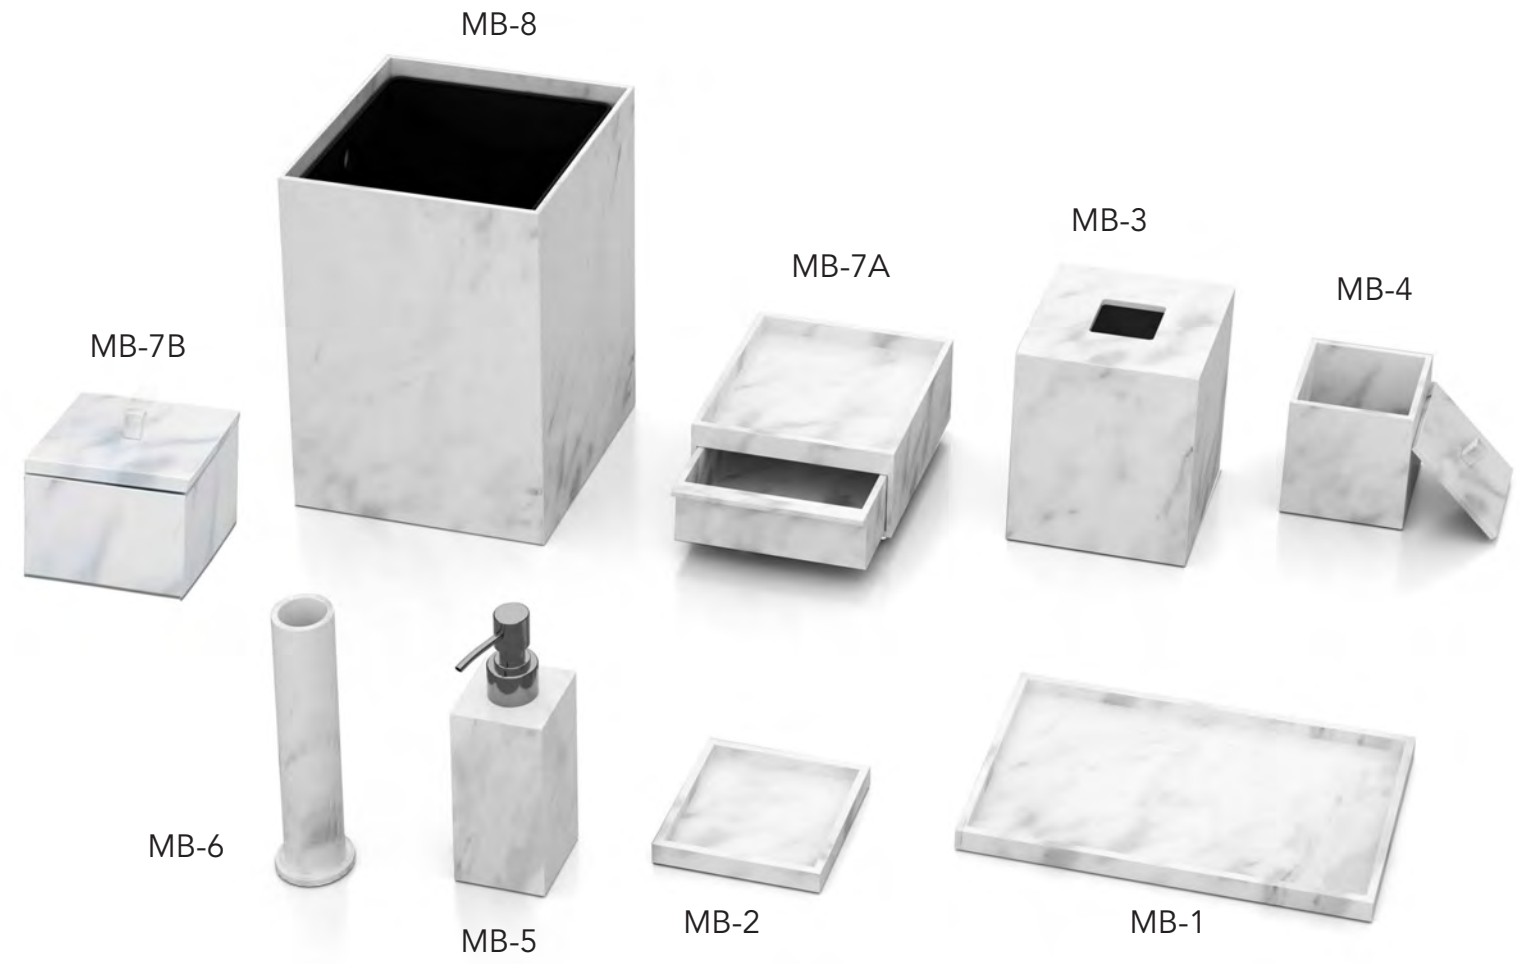

MARBLE *Resin*

Marble finish resin available in matte and shiny finish.