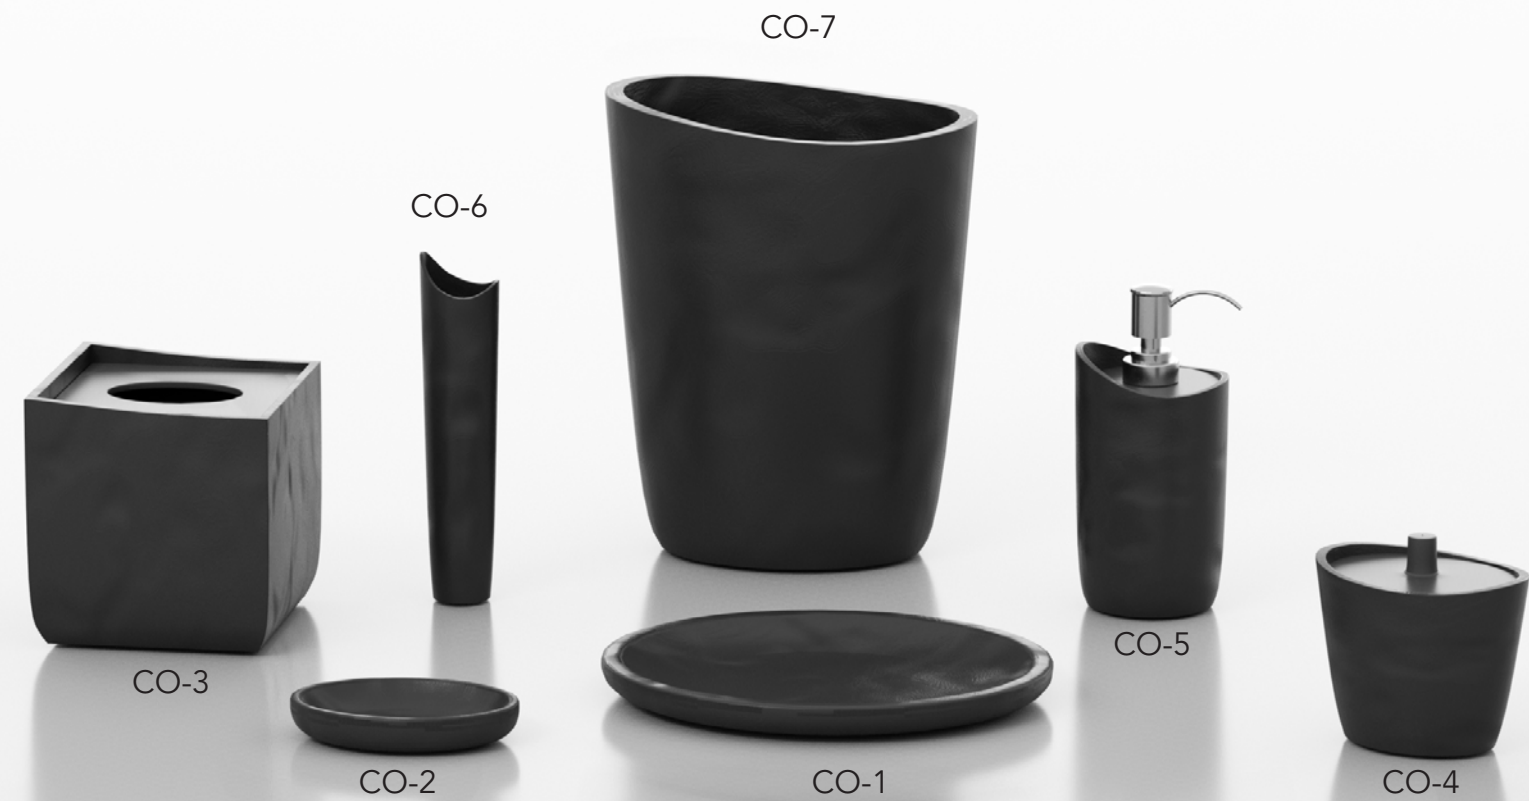

CORAL

Resin

Matte finish black resin with coral effect.