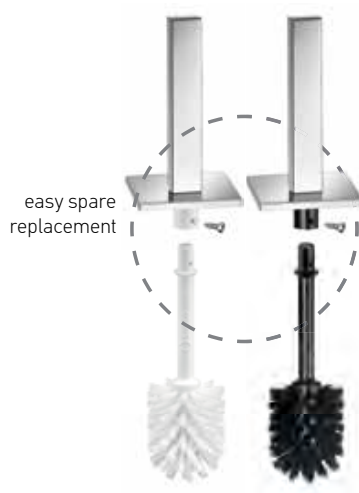

91572-A90 (Heavy type)
Toilet brush holder wall mounted (AISI 304)
Επιτοίχιο Πιγκάλ
W8 x D8 x H39,5 (cm)
INOX
COLORS
MAT INOX
CHROME
FINISHES
GOLD 24K

COLORS

FINISHES

GOLD 24K