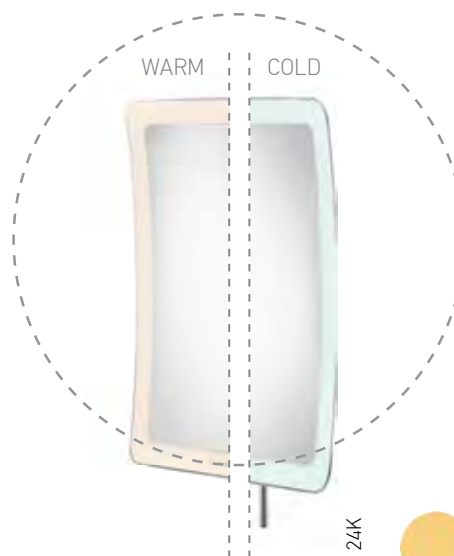

GOLD 24K

A05
GOLD
24K

AB5
BRUSHED
GOLD 24K

A06
ROSE
GOLD 24K

AB6
BRUSHED
ROSE GOLD 24K

FINISHES

AB12
BRUSHED
BRASS

A23
METAL
GUN

AB23
BRUSHED
METAL
GUN

A73
BRUSHED
NICKEL

M25
BRONZE
MAT

DM25
DARK
BRONZE
MAT

M26
OLD COPPER
MAT