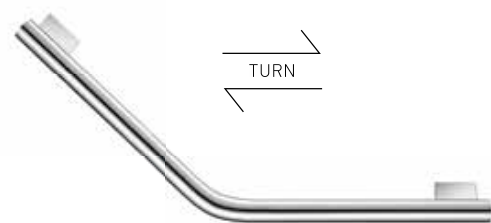

218400-A03
Grab-Bar
Λαβή
W47 x D7 x H20 (cm)
CHROME
COLORS
FINISHES