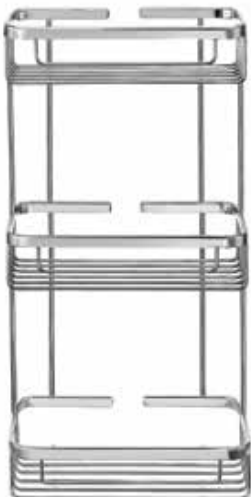

005-A03
Rectangular shower basket (3ply)
Τριπλή παραλ/μη θήκη
W26,5 x D12,5 x H51 (cm)
CHROME
COLORS
FINISHES