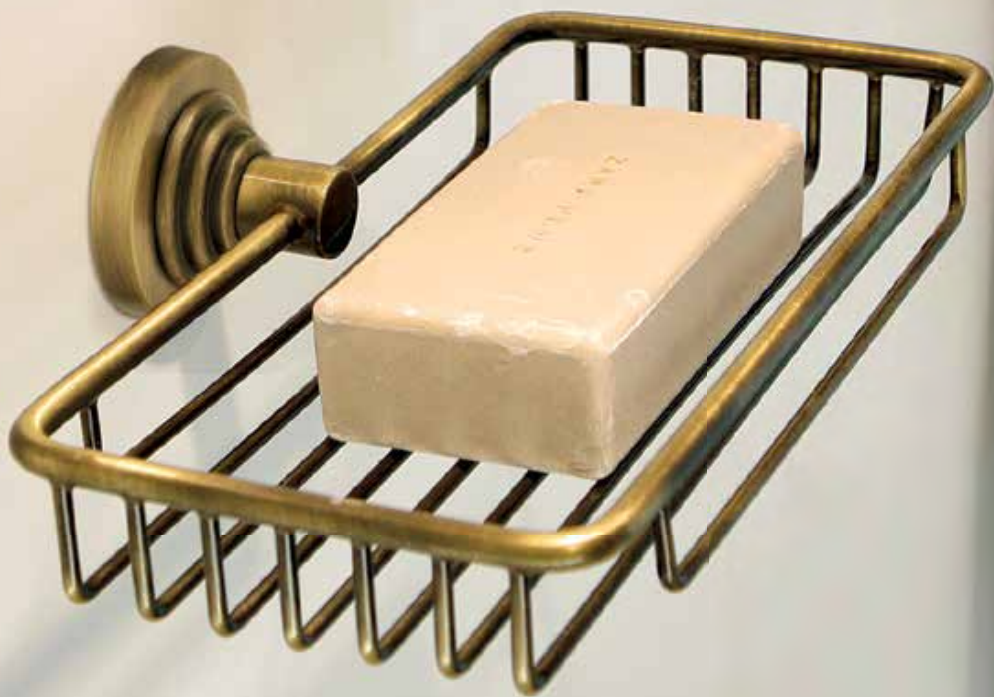

# VINT- AGE 1205

A collection for those who value timeless elegance. The curves and the straight lines coexist in harmony, creating an overall discreet design, allowing you to use it in any "style" bathroom. The rosette adds a vintage ambiance to an otherwise completely modern and functional collection. Consisting of 3 consecutive circles, the rosette creates a three-dimensional spiral and points to favorite design patterns reminiscing of different times. VINTAGE. An excellent value for money option carrying sanco's signature.