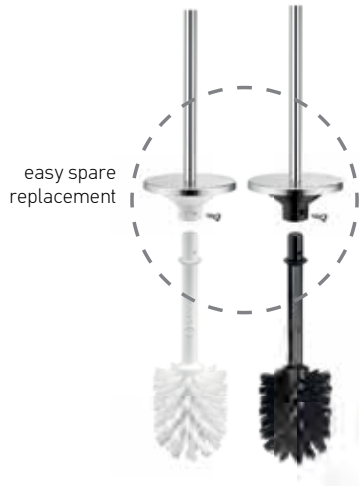

91518-A90 (Heavy type)
Toilet brush holder wall mounted Inox (AISI 304)
Επιτοίχιο Πιγκάλ Inox
Ø8 x H39,5 (cm)
INOX
COLORS
MAT INOX
CHROME
FINISHES
GOLD 24K