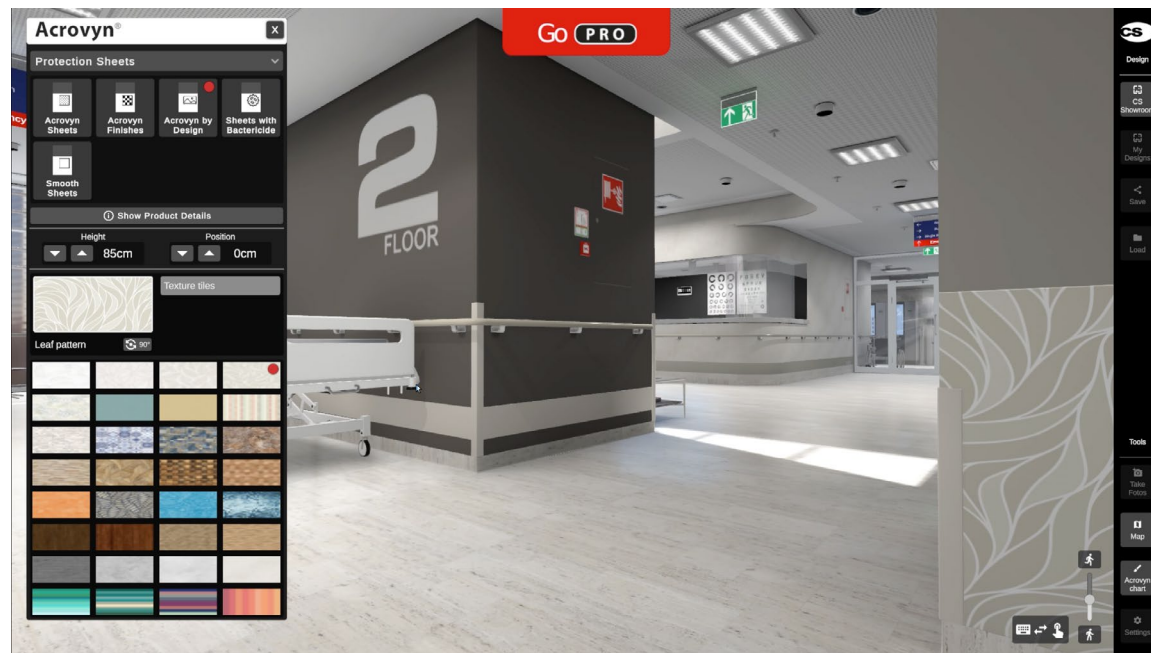

Available online or as desktop app

Online in a browser

c-s.app/hospital

Download as desktop app

c-s.app/as2022