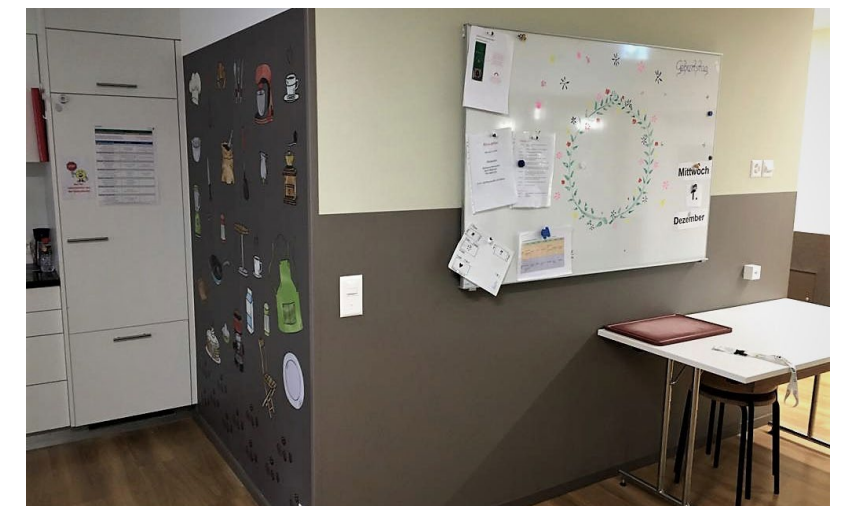

Alzheimer Station Lindehus & Spiegel, Switzerland

RENOVATION ↻

Year	2021
Volume	approx. 100 m²