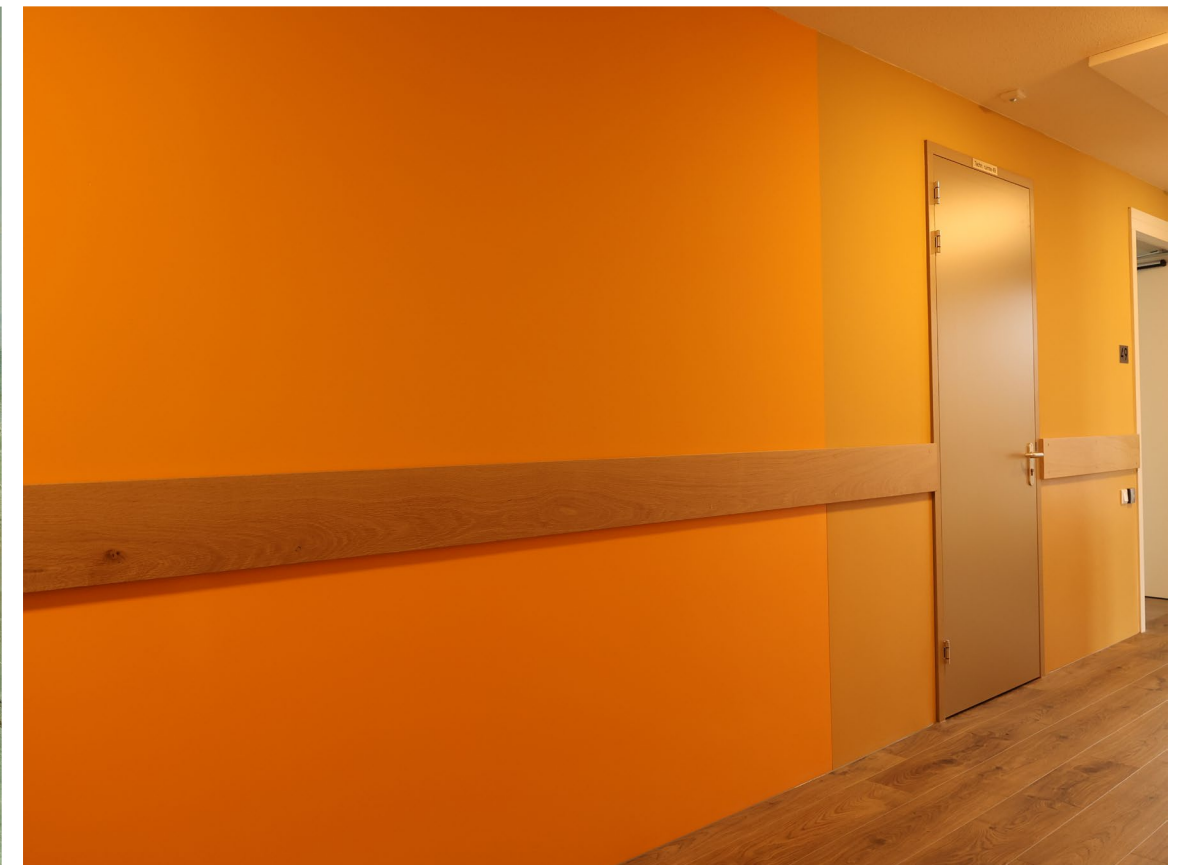

Residence Sherpa Blaricum, The Netherlands

NEW BUILT ★

Year	2021
Volume	approx. 500 m²
Concept	Sea, Land and Village
Dutch oil paintings of sea, land and village motifs	150 m² Acrovyn® by Design
Standard solid colours	Acrovyn® 2 mm