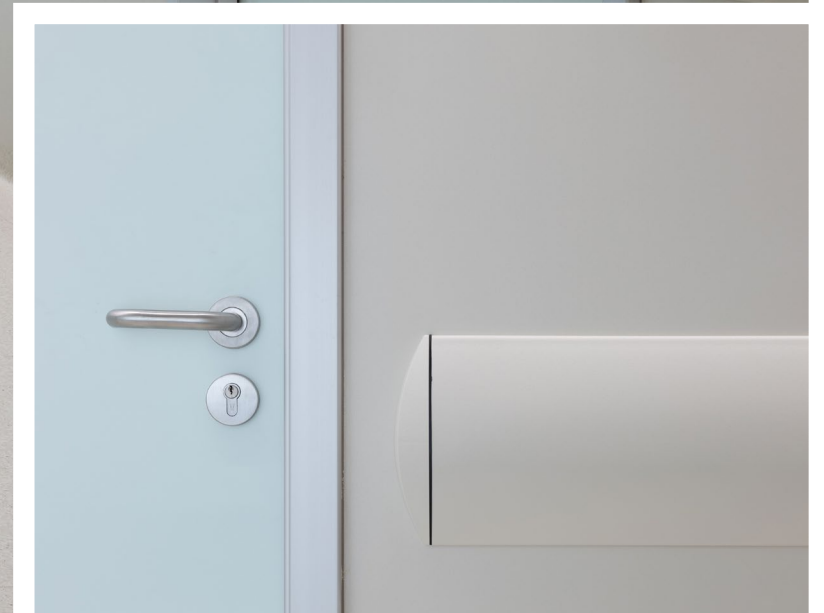

Hospital Gaia e Espinho - Serviço Materno Infantil, Portugal

NEW BUILT ★

Year 2021

Volume approx. 7 000 m²

Acrovyn® profiles

Eggshell 100 Acrovyn® Bactericide 2 mm