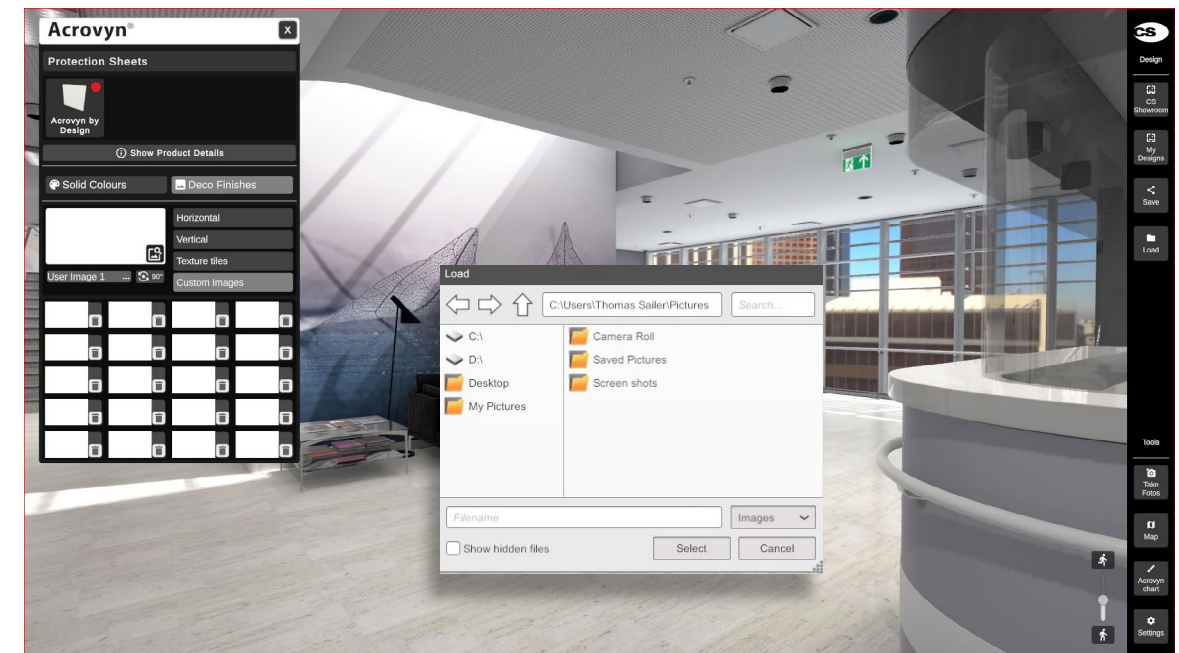

Available online or as desktop app

Online in a browser

c-s.app/hospital

Download as desktop app

c-s.app/as2022